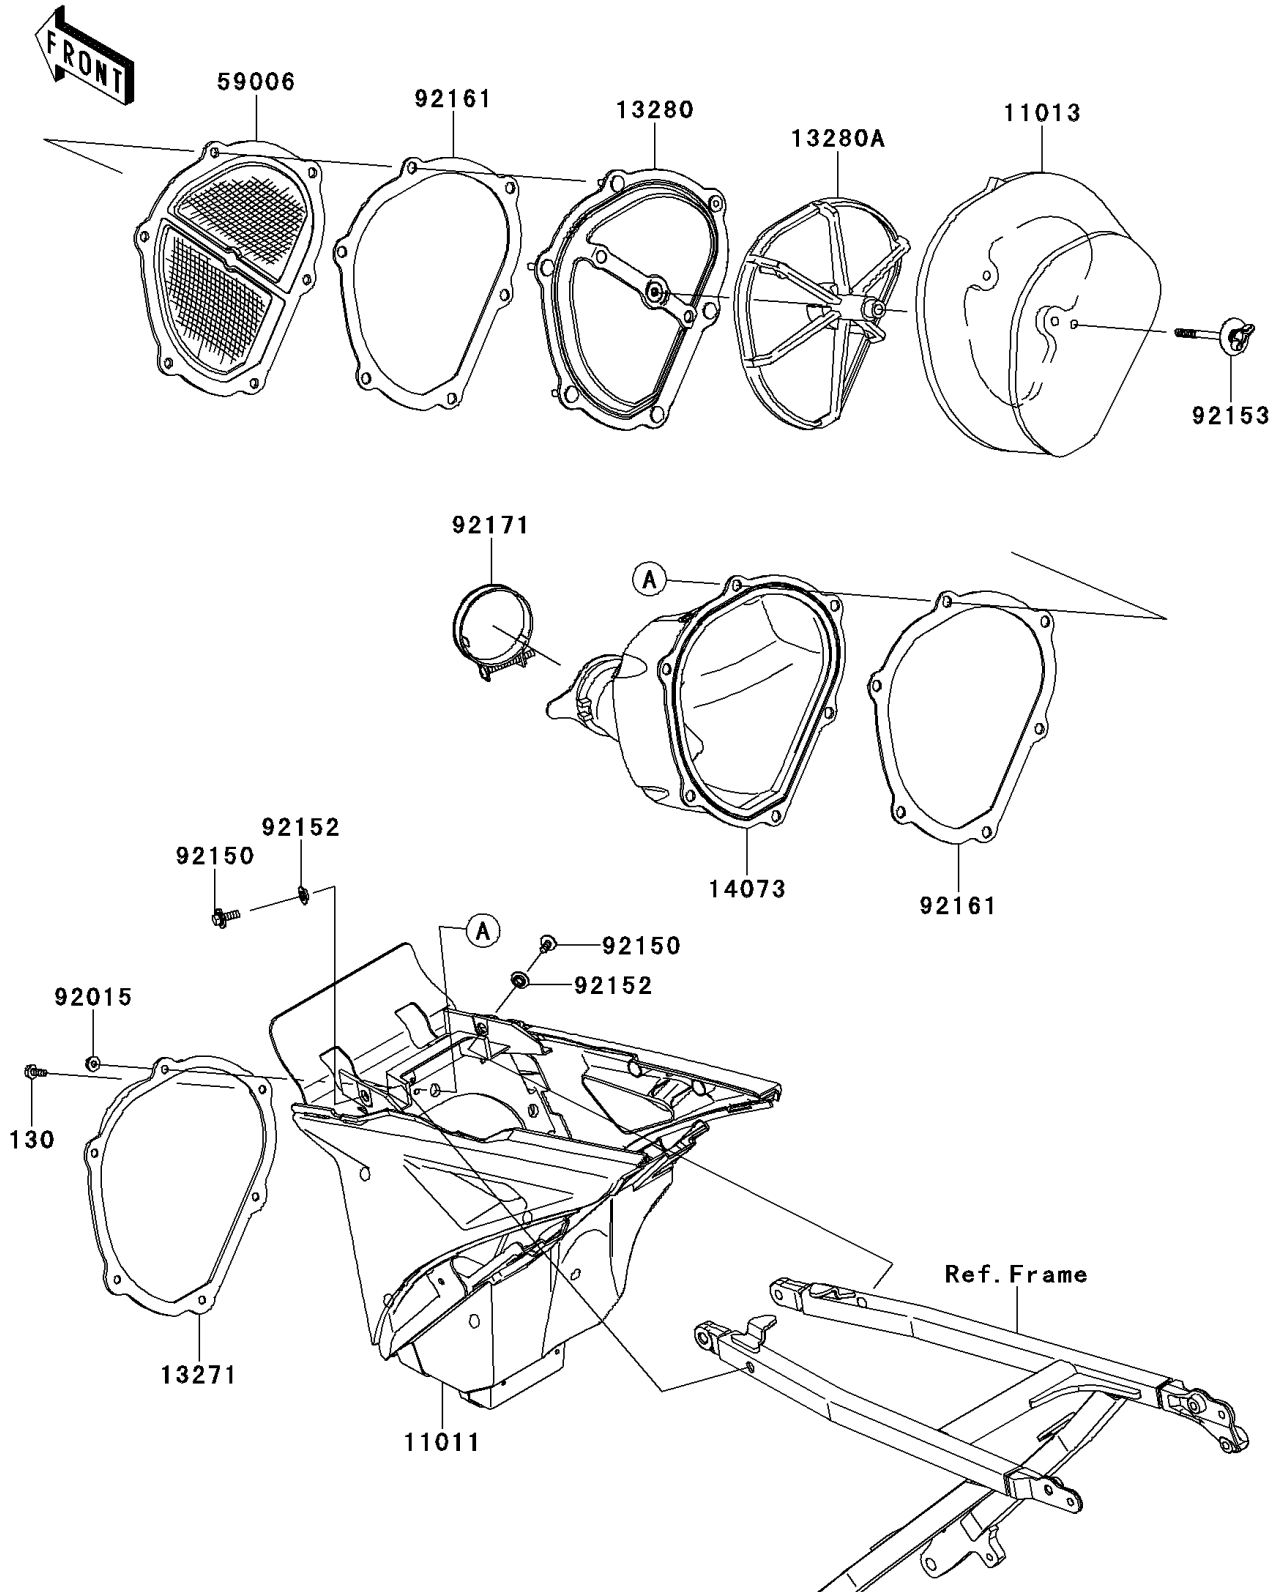

2013 KX™ 450F PARTS DIAGRAM

Air Cleaner

E1130

2013 KX™ 450F PARTS LIST

Air Cleaner

ITEM NAME	PART NUMBER	QUANTITY
BOLT-FLANGED,5X12 (Ref # 130)	130BA0512	1
CASE-AIR FILTER,EBONY (Ref # 11011)	11011-0765-6C	1
ELEMENT-AIR FILTER (Ref # 11013)	11013-0722	1
PLATE,DUCT FITTING (Ref # 13271)	13271-0730	1
HOLDER (Ref # 13280)	13280-0170	1
HOLDER,ELEMENT (Ref # 13280A)	13280-0751	1
DUCT,AIR FILTER (Ref # 14073)	14073-0726	1
ARRESTER-FLAME (Ref # 59006)	59006-0011	1
NUT,FLANGED,5MM (Ref # 92015)	92015-1259	5
BOLT,FLANGED,6X16 (Ref # 92150)	92150-1506	2
COLLAR (Ref # 92152)	92152-0275	2
BOLT,6X75 (Ref # 92153)	92153-0623	1
DAMPER (Ref # 92161)	92161-0213	2
CLAMP,57.5MM (Ref # 92171)	92171-1990	1