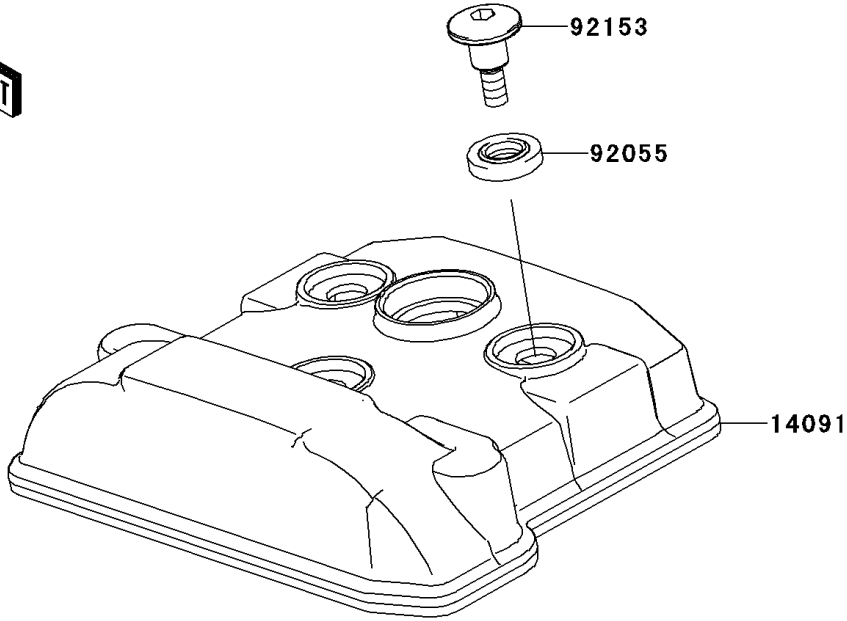

2013 KX™ 450F PARTS DIAGRAM

Cylinder Head Cover

E1112

2013 KX™ 450F PARTS LIST

Cylinder Head Cover

ITEM NAME	PART NUMBER	QUANTITY
GASKET,PLUG HOLE (Ref # 11061)	11061-0079	1
GASKET,HEAD COVER (Ref # 11061A)	11061-0351	1
COVER,CYLINDER HEAD (Ref # 14091)	14091-1631	1
RING-O,HEAD COVER BOLT (Ref # 92055)	92055-1352	3
BOLT,SOCKET,6X22.5 (Ref # 92153)	92153-1779	3