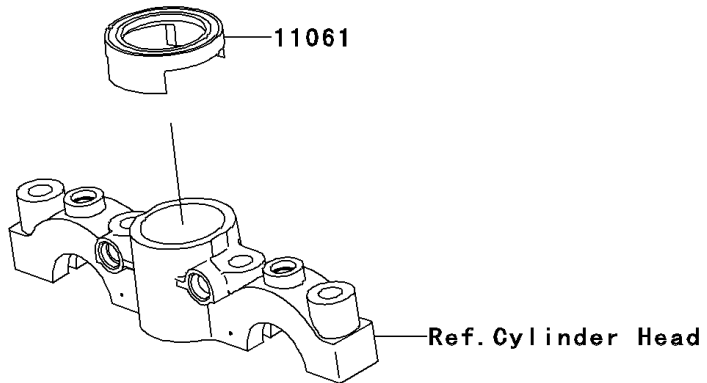

2013 KX™ 450F PARTS DIAGRAM

Cylinder Head Cover

E1112

2013 KX™ 450F PARTS LIST

Cylinder Head Cover

ITEM NAME	PART NUMBER	QUANTITY
GASKET,PLUG HOLE (Ref # 11061)	11061-0079	1
GASKET,HEAD COVER (Ref # 11061A)	11061-0351	1
COVER,CYLINDER HEAD (Ref # 14091)	14091-1631	1
RING-O,HEAD COVER BOLT (Ref # 92055)	92055-1352	3
BOLT,SOCKET,6X22.5 (Ref # 92153)	92153-1779	3