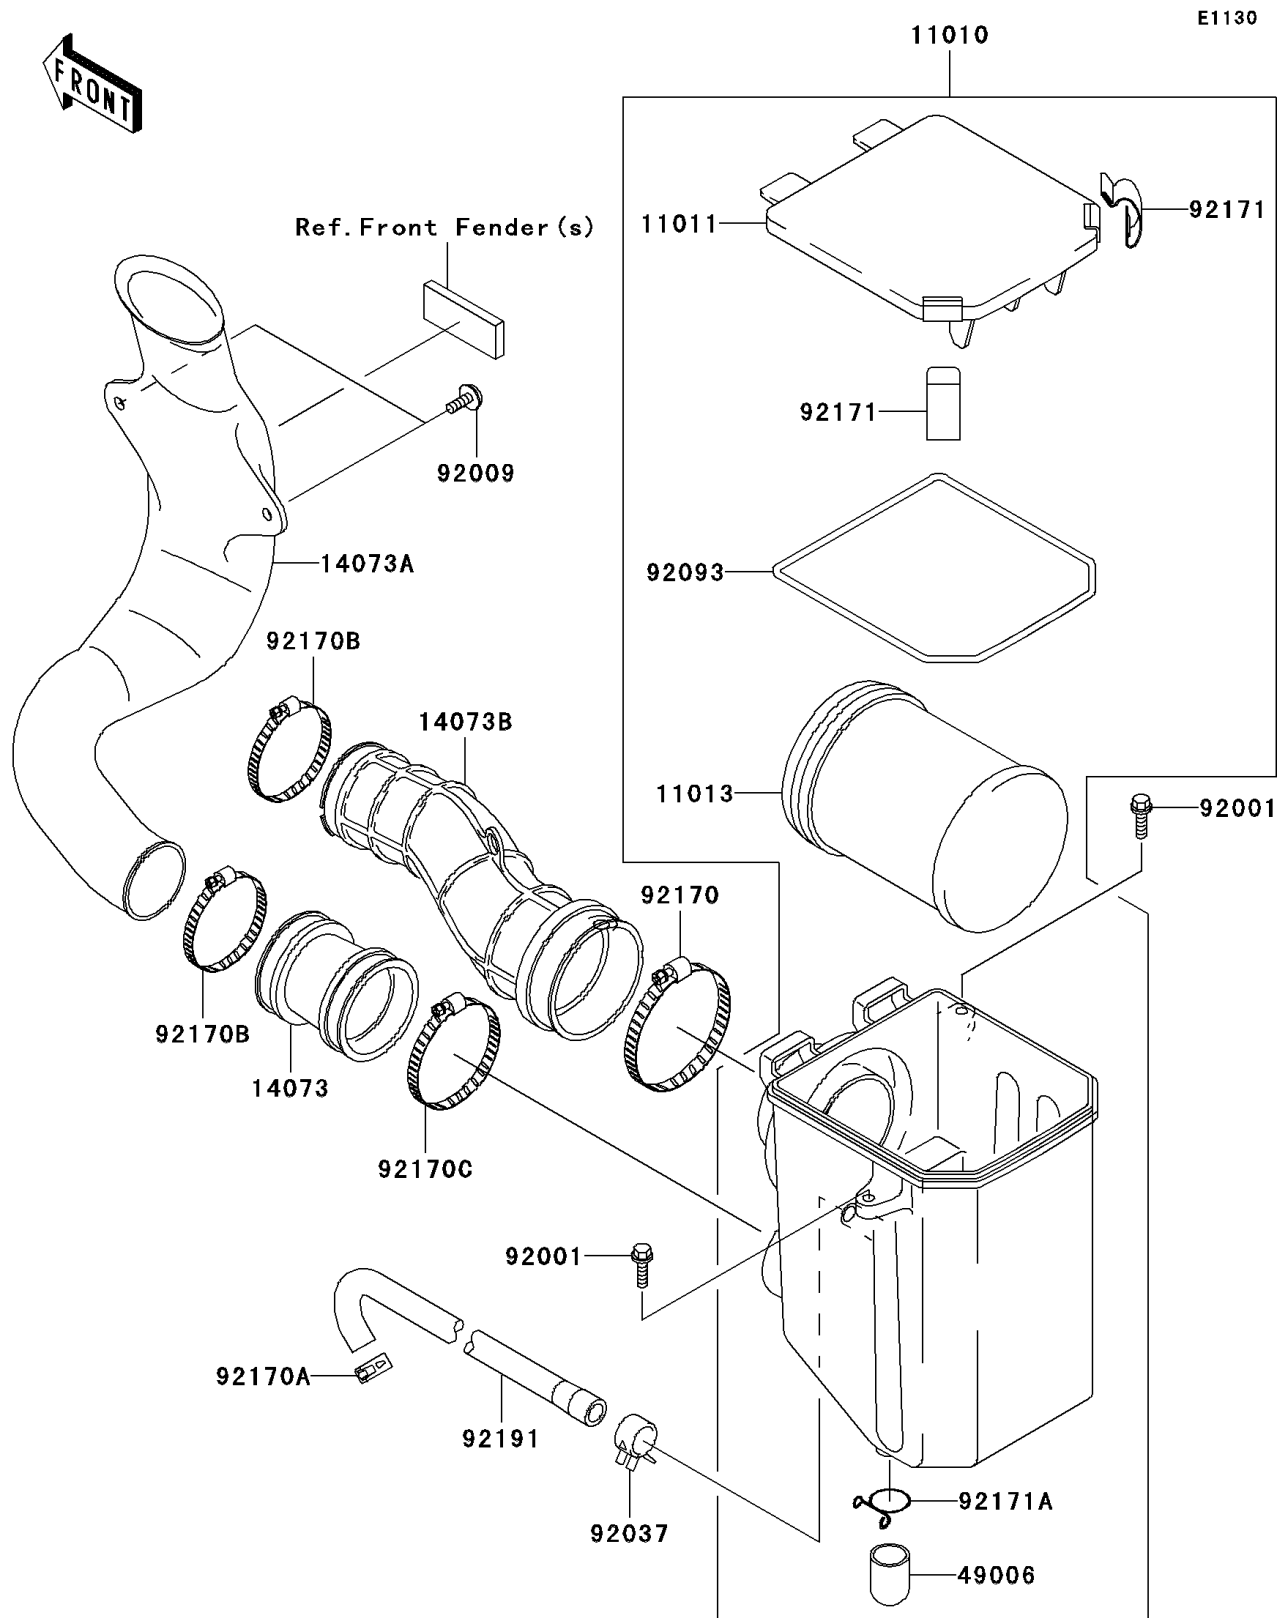

2007 Prairie 360 4X4

PARTS DIAGRAM

Air Cleaner

2007 Prairie 360 4X4

PARTS LIST

Air Cleaner

ITEM NAME	PART NUMBER	QUANTITY
FILTER-ASSY-AIR (Ref # 11010)	11010-1766	1
CASE-AIR FILTER,UPP (Ref # 11011)	11011-1639	1
ELEMENT-AIR FILTER (Ref # 11013)	11013-1292	1
DUCT,A/C-INLET (Ref # 14073)	14073-1802	1
DUCT,INLET (Ref # 14073A)	14073-1803	1
DUCT,A/C-CARBURETOR (Ref # 14073B)	14073-1823	1
BOOT (Ref # 49006)	49006-1359	1
BOLT,WP,6X20 (Ref # 92001)	92001-1460	2
SCREW,TAPPING,6X16 (Ref # 92009)	92009-1166	2
CLAMP (Ref # 92037)	92037-1678	1
SEAL,AIR FILTER CASE (Ref # 92093)	92093-1550	1
CLAMP (Ref # 92170)	92170-1307	1
CLAMP (Ref # 92170A)	92170-1491	1
CLAMP (Ref # 92170B)	92170-1674	2
CLAMP (Ref # 92170C)	92170-1764	1
CLAMP,AIR FILTER CASE (Ref # 92171)	92171-1426	2
CLAMP (Ref # 92171A)	92171-1427	1
TUBE,AIR CLEANER (Ref # 92191)	92191-1644	1