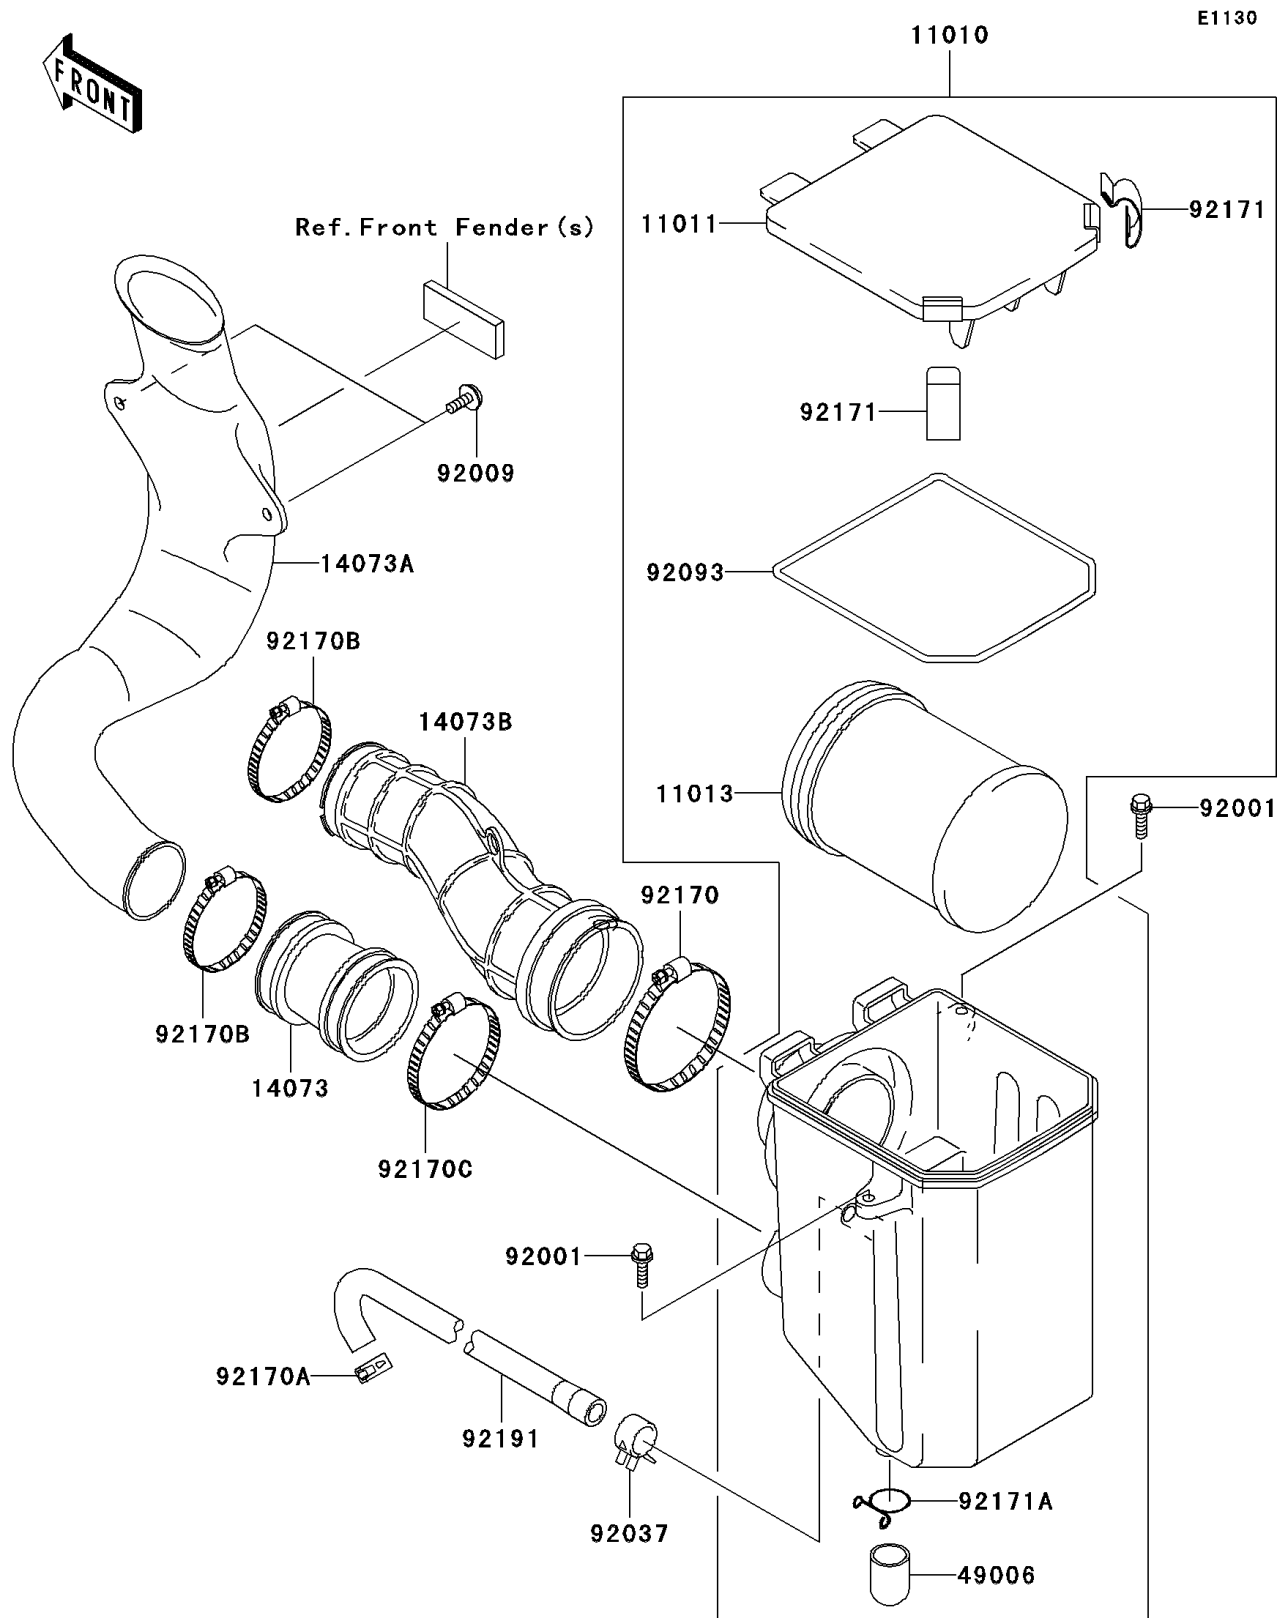

2006 Prairie 360 4X4

PARTS DIAGRAM

Air Cleaner