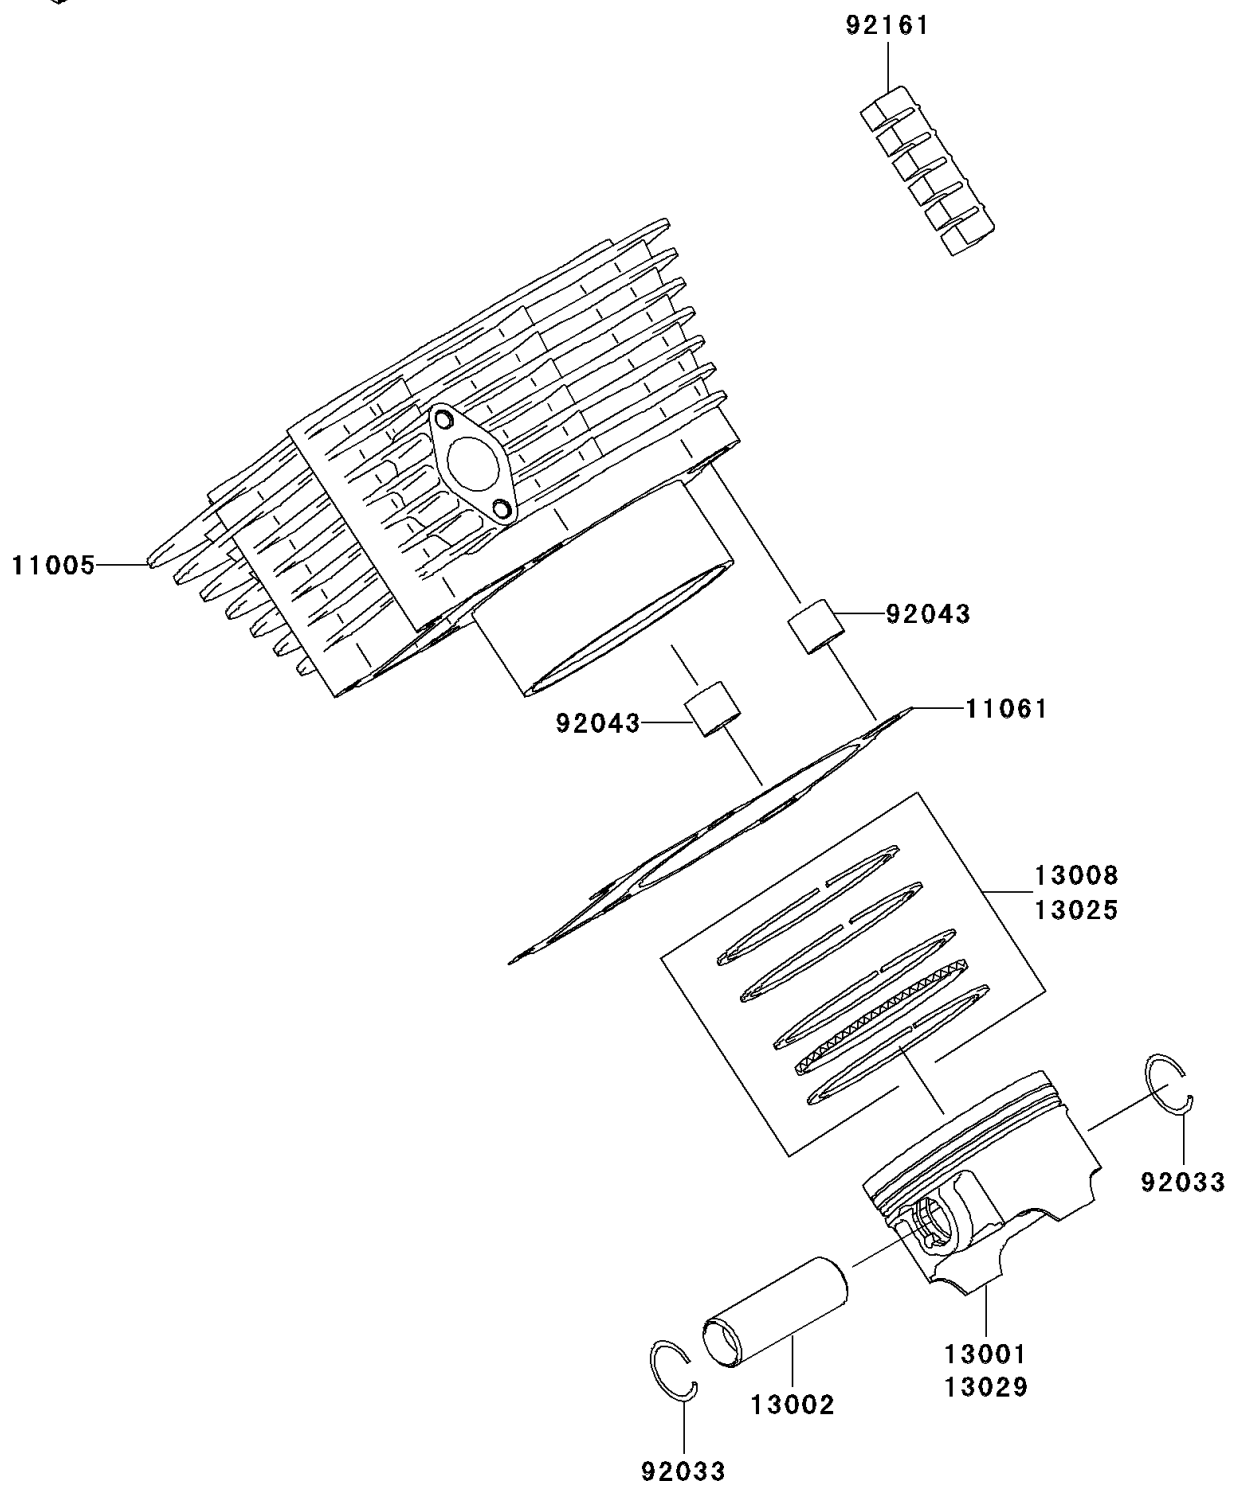

2010 Prairie® 360 4X4 PARTS DIAGRAM

Cylinder/Piston(s)

E1120

2010 Prairie® 360 4X4 PARTS LIST

Cylinder/Piston(s)

ITEM NAME	PART NUMBER	QUANTITY
CYLINDER-ENGINE (Ref # 11005)	11005-1980	1
GASKET,CYLINDER BASE (Ref # 11061)	11061-1085	1
PISTON-ENGINE (Ref # 13001)	13001-1652	1
PIN-PISTON (Ref # 13002)	13002-1060	1
RING-SET-PISTON (Ref # 13008)	13008-1214	1
RING-SET-PISTON L,O/S 0.50 (Ref # 13025)	13025-0002	1
PISTON-ENGINE L,O/S 0.50 (Ref # 13029)	13029-0002	1
RING-SNAP (Ref # 92033)	92033-1207	1
PIN,13X16X14 (Ref # 92043)	92043-1608	1
DAMPER,CYLINDER (Ref # 92161)	92161-1312	1