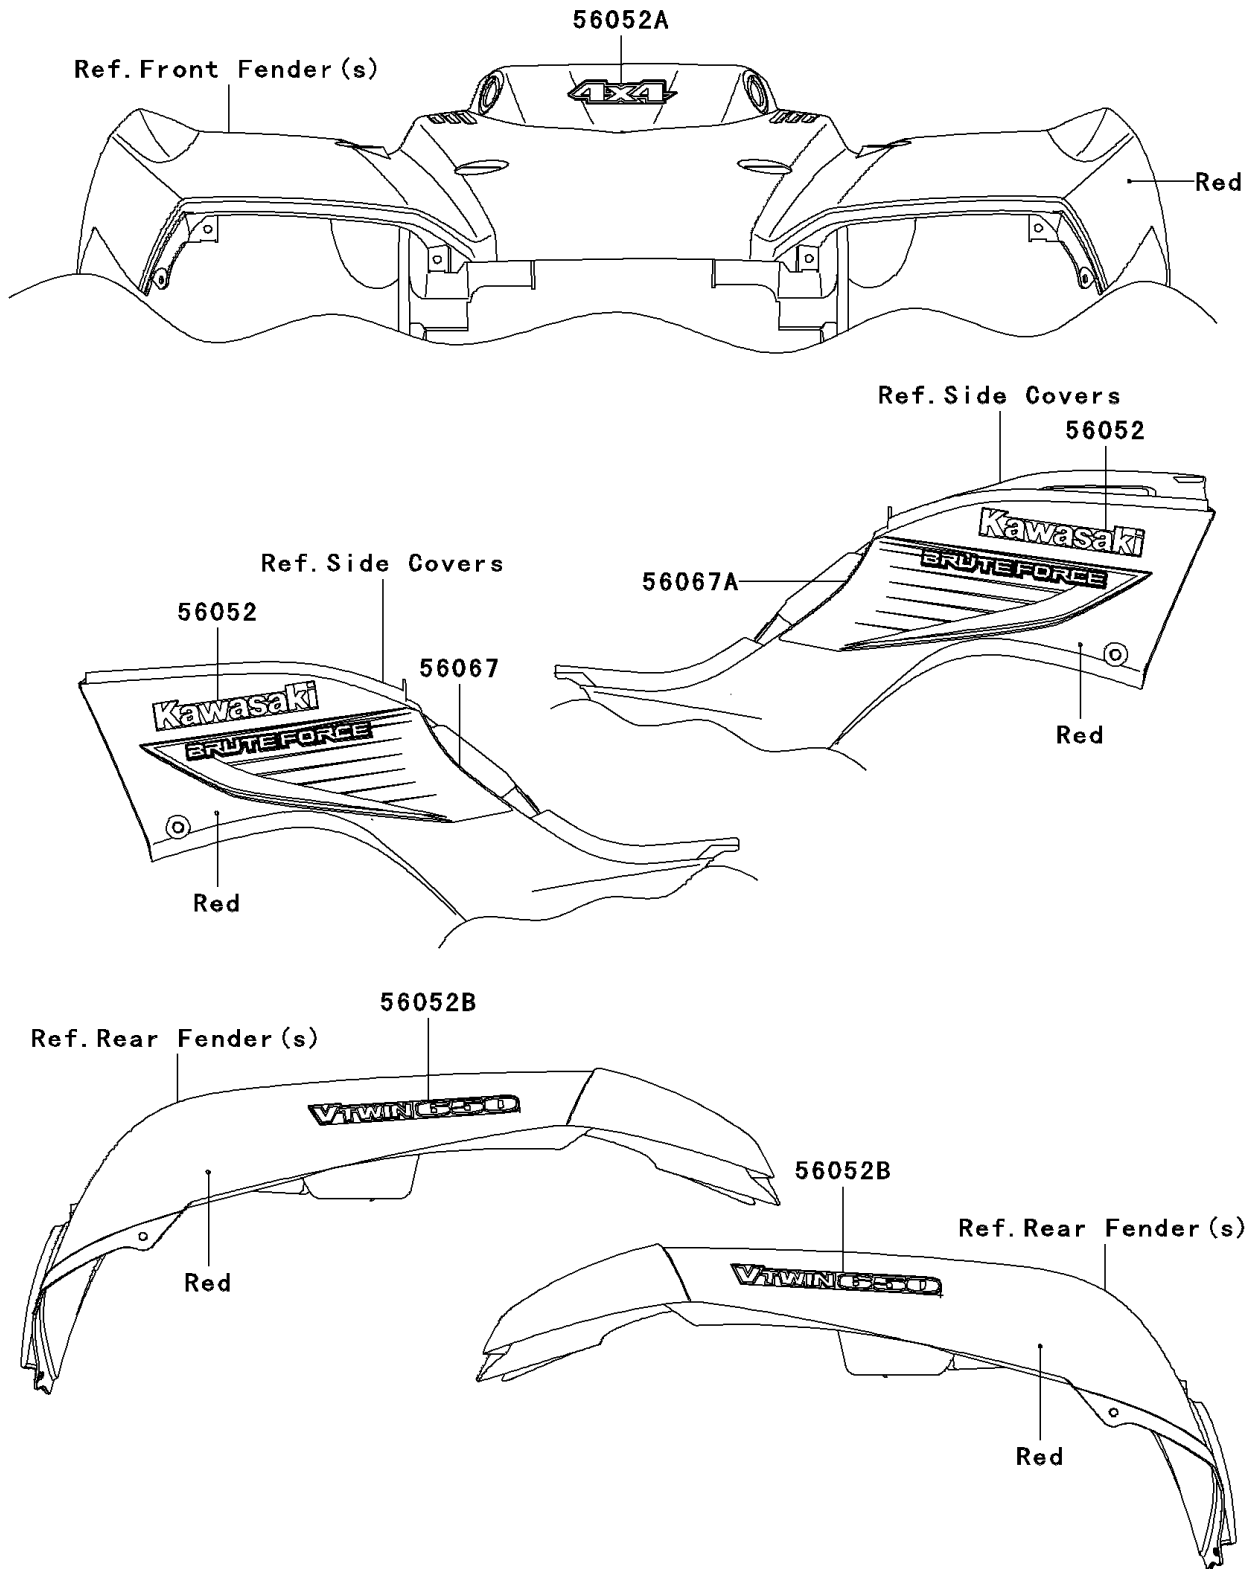

2006 Brute Force 650 4x4 PARTS DIAGRAM

Decals(Red)(D6F)

F2861

2006 Brute Force 650 4x4 PARTS LIST

Decals(Red)(D6F)

ITEM NAME	PART NUMBER	QUANTITY
-----------	-------------	----------