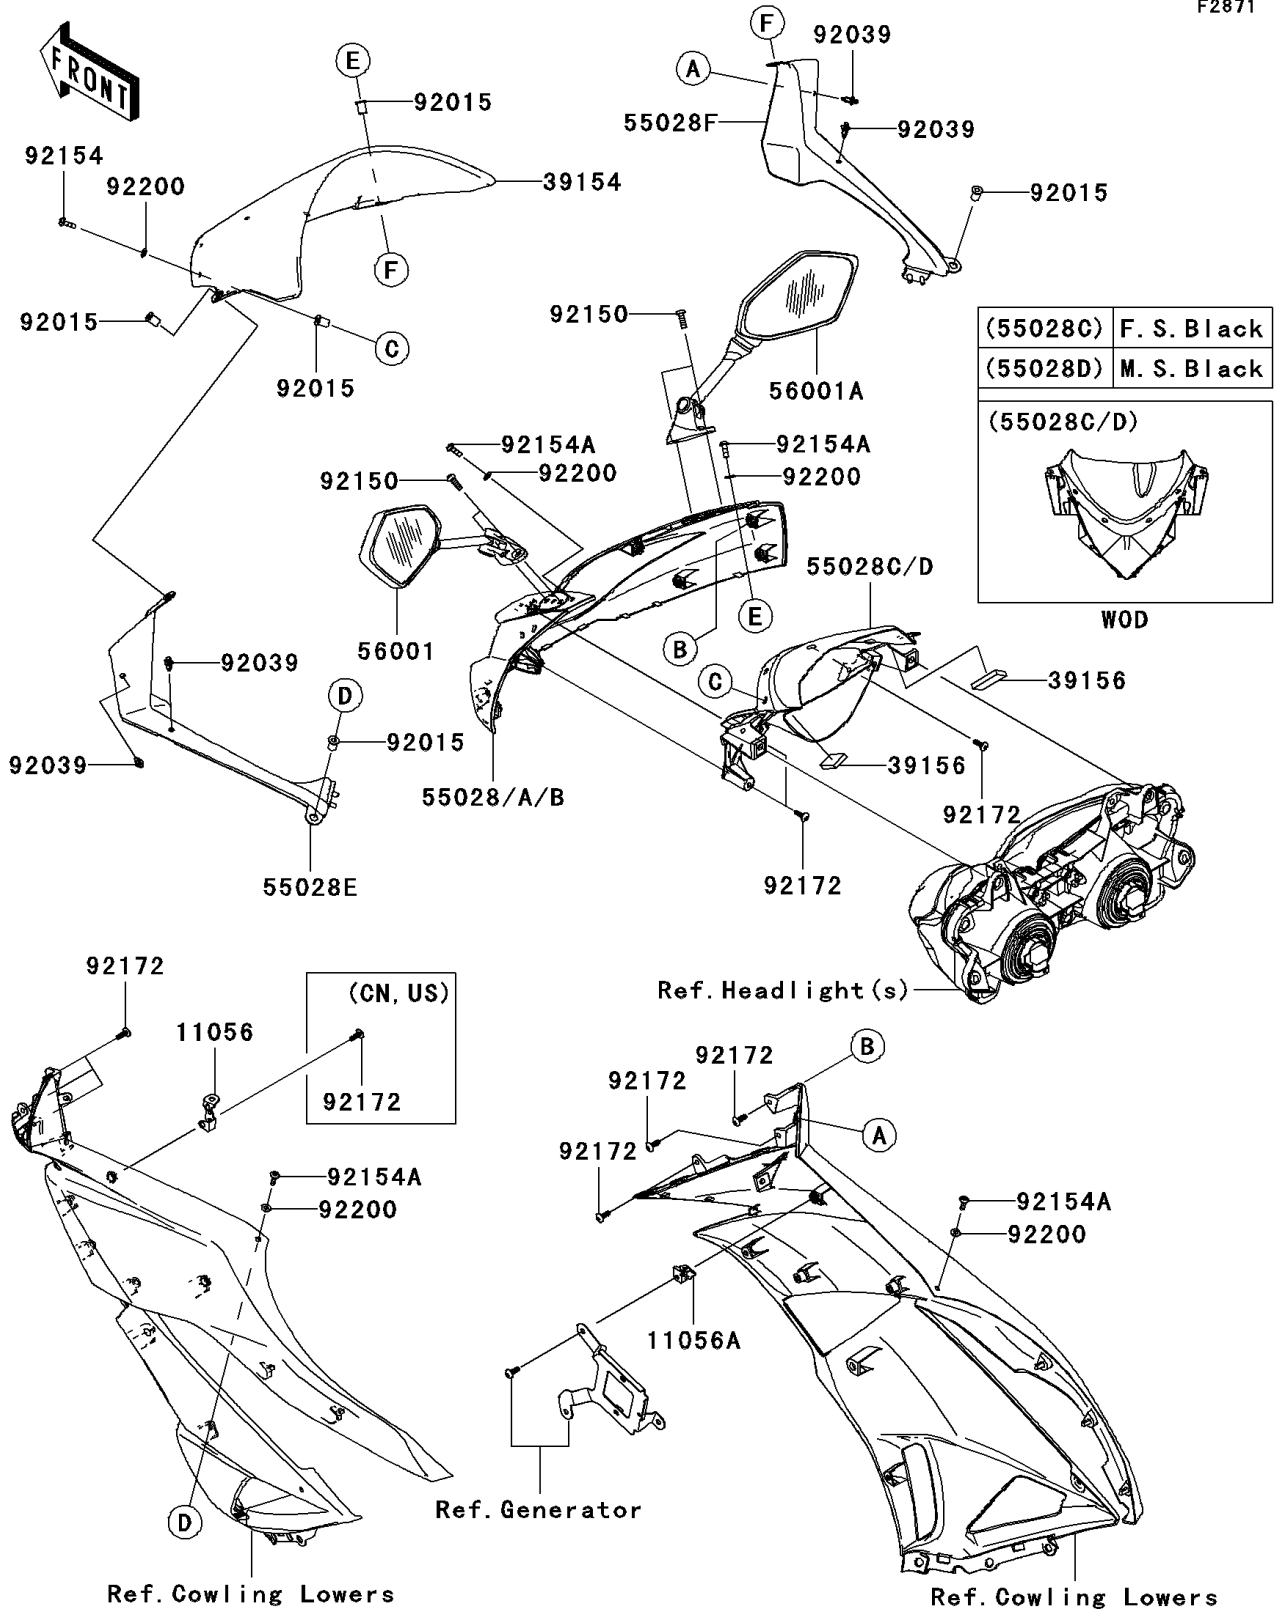

2012 NINJA® ZX™ -6R PARTS DIAGRAM

Cowling

F2871

2012 NINJA® ZX™ -6R PARTS LIST

Cowling

ITEM NAME	PART NUMBER	QUANTITY
BRACKET,INNER COWLING,LH (Ref # 11056)	11056-0043	1
BRACKET,INNER COWLING,RH (Ref # 11056A)	11056-0044	1
WINDSHIELD (Ref # 39154)	39154-0030	1
PAD (Ref # 39156)	39156-0320	2
COWLING,UPP,P.RED (Ref # 55028)	55028-0251-234	1
COWLING,UPP,M.S.BLACK (Ref # 55028A)	55028-0251-660	1
COWLING,UPP,L.GREEN (Ref # 55028B)	55028-0251-777	1
COWLING,UPP,CNT,F.S.BLACK (Ref # 55028C)	55028-0290-18T	1
COWLING,UPP,CNT,M.S.BLACK (Ref # 55028D)	55028-0290-660	1
COWLING,INNER,LH (Ref # 55028E)	55028-0296	1
COWLING,INNER,RH (Ref # 55028F)	55028-0297	1
MIRROR-ASSY,LH (Ref # 56001)	56001-0146	1
MIRROR-ASSY,RH (Ref # 56001A)	56001-0147	1
NUT,WELL,5MM (Ref # 92015)	92015-1757	8
RIVET (Ref # 92039)	92039-0068	4
BOLT,SOCKET,6X18 (Ref # 92150)	92150-1553	4
BOLT,SOCKET,5X16 (Ref # 92154)	92154-0026	4
BOLT,SOCKET,5X16 (Ref # 92154A)	92154-0209	4
WASHER,NYLON,5.3X11.5X0.5 (Ref # 92200)	92200-0006	8
SCREW,TAPPING,5X16 (Ref # 92172)	92172-0175	9
SCREW,TAPPING,5X16 (Ref # 92172)	92172-0175	10