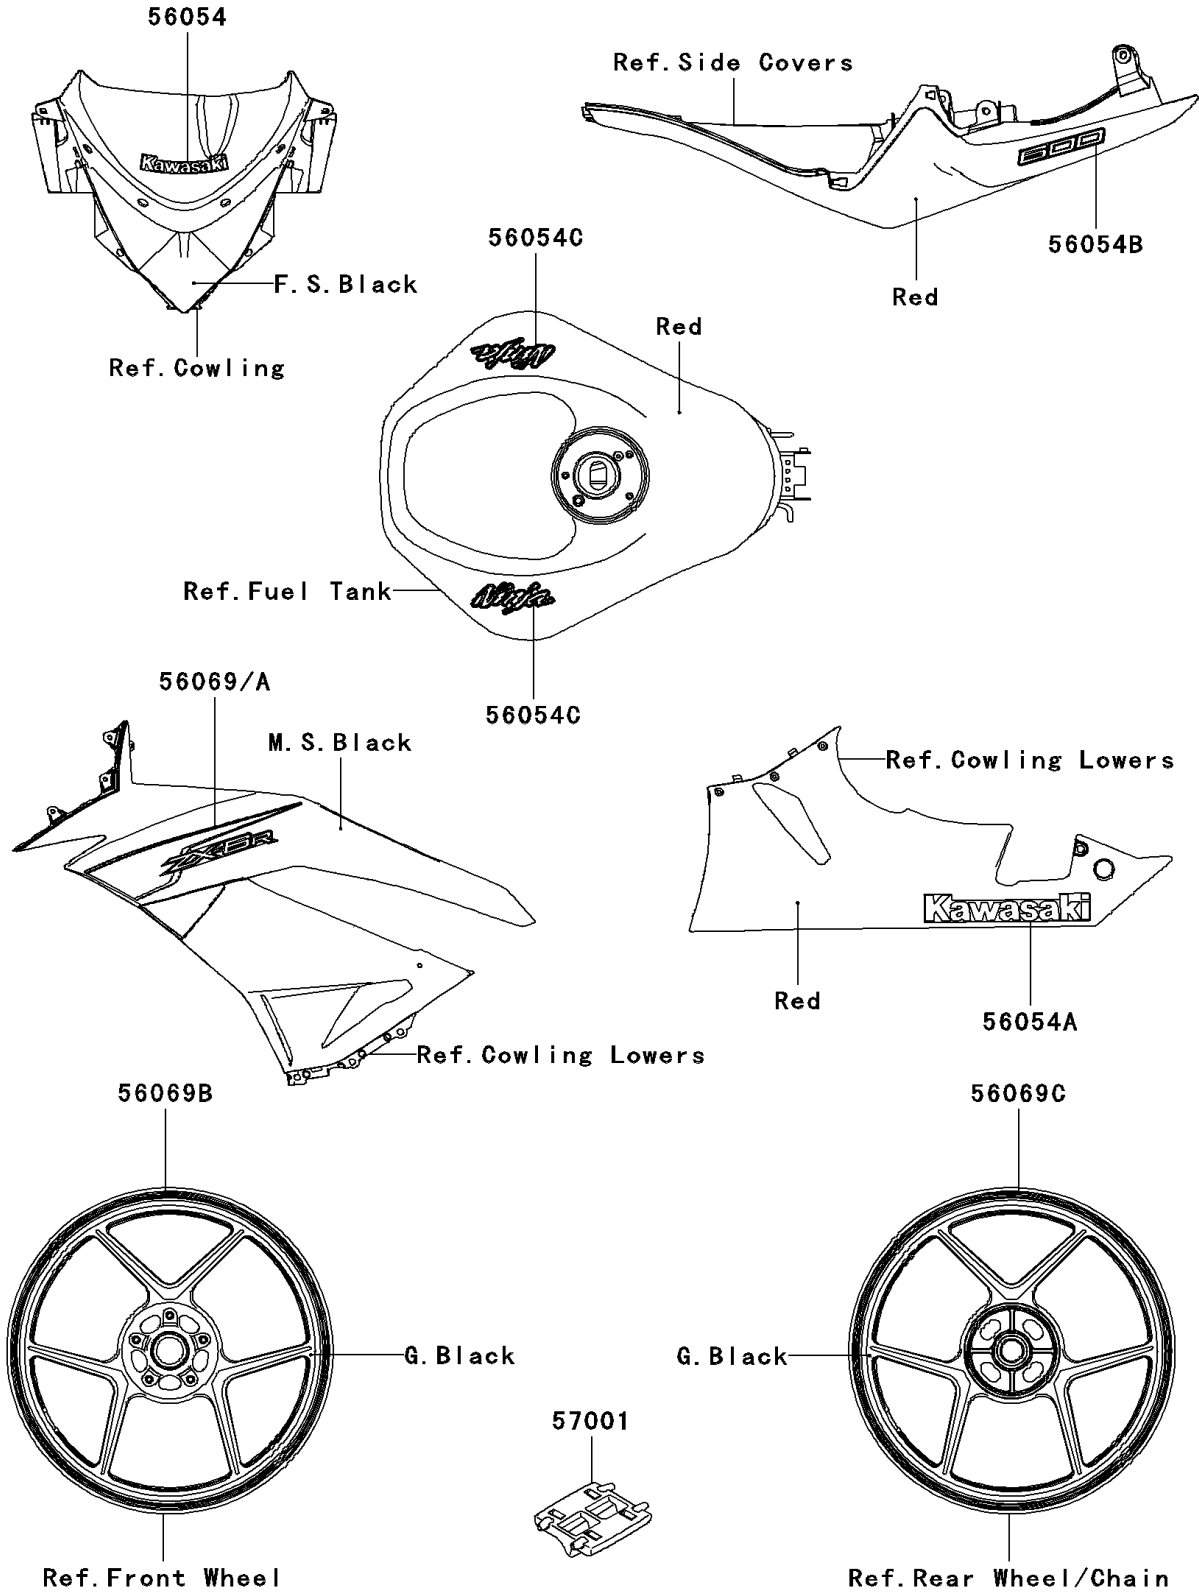

2012 NINJA® ZX™ -6R PARTS DIAGRAM

Decals(Red)

F2861B

2012 NINJA® ZX™ -6R PARTS LIST

Decals(Red)

ITEM NAME	PART NUMBER	QUANTITY
MARK,UPP COWLING,KAWASAKI (Ref # 56054)	56054-0408	1
MARK,SIDE COWLING,LWR,KAWASAKI (Ref # 56054A)	56054-0551	2
MARK,TAIL COVER,600 (Ref # 56054B)	56054-0846	2
MARK,FUEL TANK,NINJA (Ref # 56054C)	56054-0889	2
PATTERN,SIDE COWLING,LH (Ref # 56069)	56069-1660	1
PATTERN,SIDE COWLING,RH (Ref # 56069A)	56069-1661	1
PATTERN,FR WHEEL,RED (Ref # 56069B)	56069-1662	2
PATTERN,RR WHEEL,RED (Ref # 56069C)	56069-1663	2
RIM STRIPE APPLICATOR (Ref # 57001)	57001-1752	1