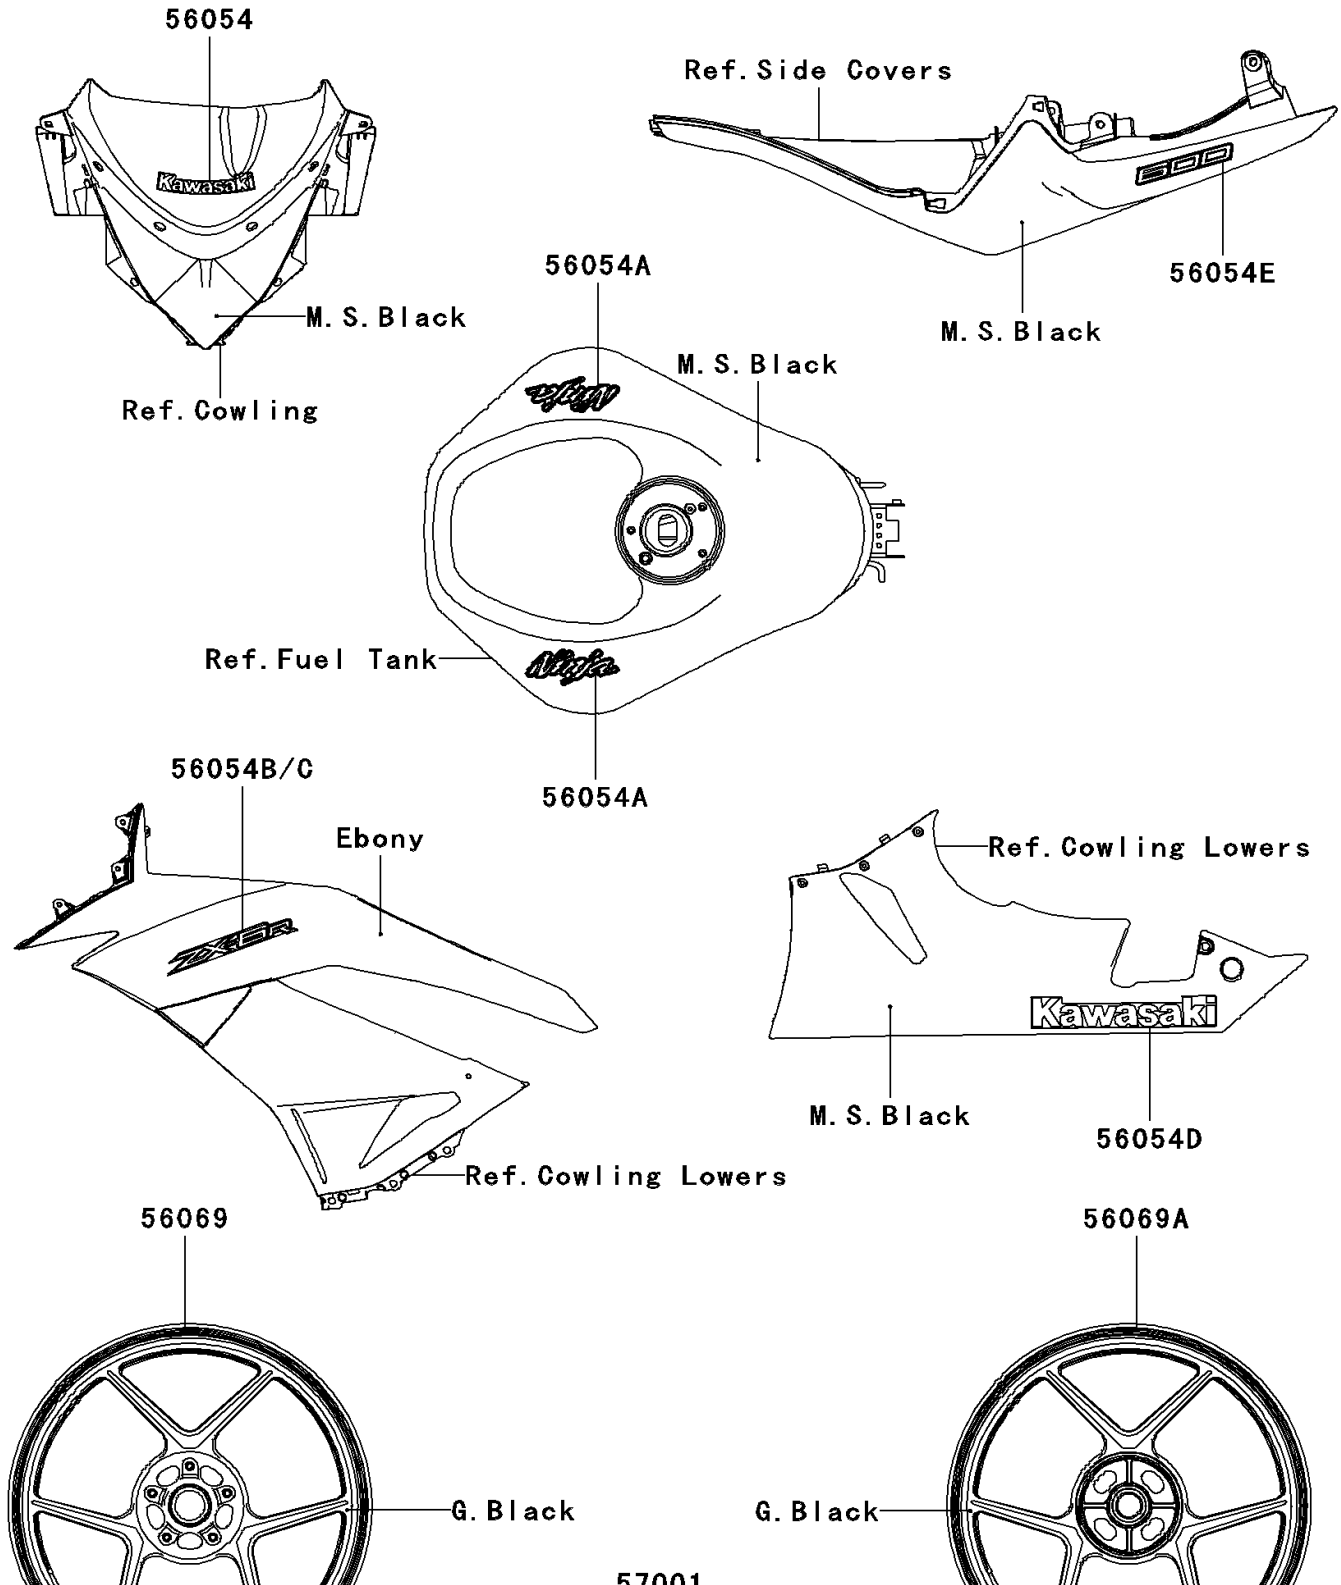

2012 NINJA® ZX™-6R PARTS DIAGRAM

Decals(Black)

F2861A

57001

2012 NINJA® ZX™ -6R PARTS LIST

Decals(Black)

ITEM NAME	PART NUMBER	QUANTITY
MARK,UPP COWL.,KAWASAKI (Ref # 56054)	56054-0687	1
MARK,FUEL TANK,NINJA (Ref # 56054A)	56054-0963	2
MARK,SIDE COWLING,LH (Ref # 56054B)	56054-0965	1
MARK,SIDE COWLING,RH (Ref # 56054C)	56054-0966	1
MARK,SIDE COWLING,LWR,KAWASAKI (Ref # 56054D)	56054-0967	2
MARK,TAIL COVER,600 (Ref # 56054E)	56054-0968	2
PATTERN,FR WHEEL,RED (Ref # 56069)	56069-1658	2
PATTERN,RR WHEEL,RED (Ref # 56069A)	56069-1659	2
RIM STRIPE APPLICATOR (Ref # 57001)	57001-1752	1