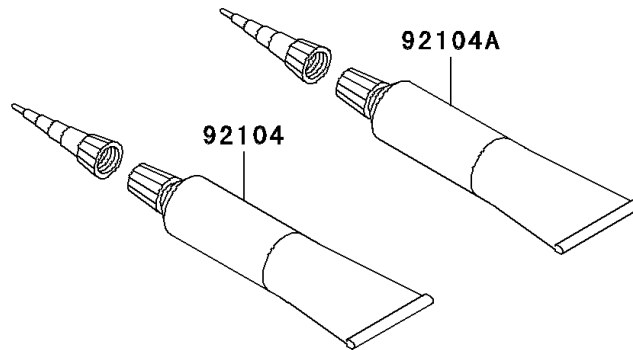

2012 NINJA® ZX™ -6R PARTS DIAGRAM

Owner's Tools

F2810

2012 NINJA® ZX™ -6R PARTS LIST

Owner's Tools

ITEM NAME	PART NUMBER	QUANTITY
TOOL-KIT (Ref # 56007)	56007-0098	1
BAG,TOOL (Ref # 56008)	56008-1075	1
GASKET-LIQUID,TB1211F,CLEAR (Ref # 92104)	92104-0004	1
GASKET-LIQUID,TB1216B,BLACK (Ref # 92104A)	92104-1064	1
GRIP-SCREW DRIVER (Ref # 92106)	92106-1001	1
TOOL-DRIVER,#2PHILLIPS&SLOT (Ref # 92107)	92107-1051	1
TOOL-WRENCH,ALLEN,5MM (Ref # 92110)	92110-1015	1
TOOL-WRENCH,OPEN END,10X12 (Ref # 92110A)	92110-1152	1
TOOL-WRENCH,BOX END,32MM (Ref # 92110B)	92110-1161	1
TOOL-WRENCH,ALLEN,4MM (Ref # 92110C)	92110-3703	1
TOOL-BAR,BOX END WRENCH (Ref # 92111)	92111-1051	1
TOOL-PLIERS (Ref # 92112)	92112-1001	1