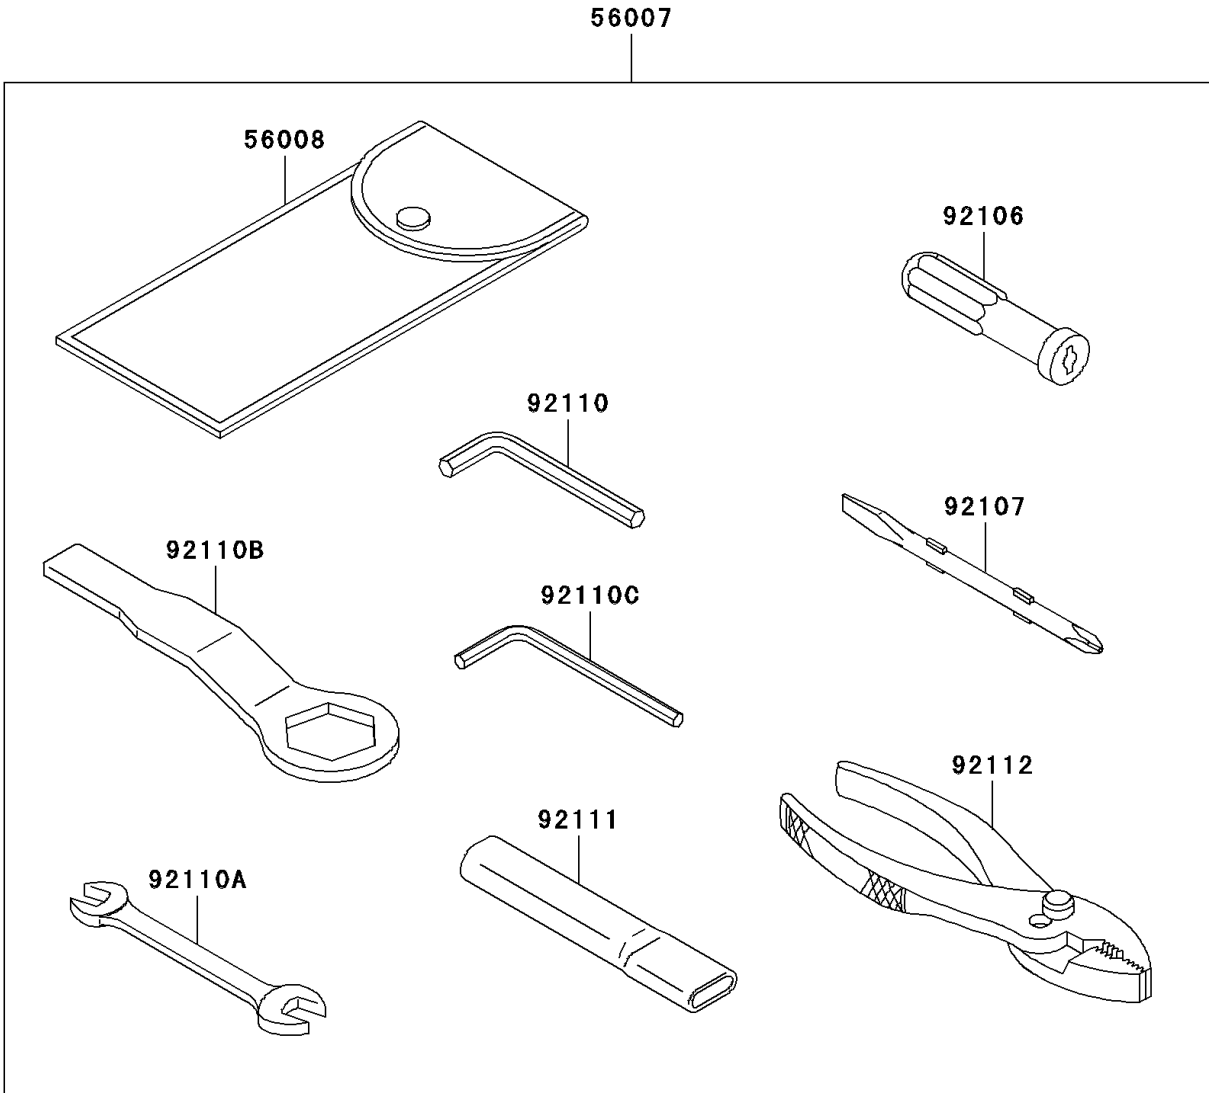

2012 NINJA® ZX™ -6R PARTS DIAGRAM

Owner's Tools

F2810

2012 NINJA® ZX™ -6R PARTS LIST

Owner's Tools

ITEM NAME	PART NUMBER	QUANTITY
TOOL-KIT (Ref # 56007)	56007-0098	1
BAG,TOOL (Ref # 56008)	56008-1075	1
GASKET-LIQUID,TB1211F,CLEAR (Ref # 92104)	92104-0004	1
GASKET-LIQUID,TB1216B,BLACK (Ref # 92104A)	92104-1064	1
GRIP-SCREW DRIVER (Ref # 92106)	92106-1001	1
TOOL-DRIVER,#2PHILLIPS&SLOT (Ref # 92107)	92107-1051	1
TOOL-WRENCH,ALLEN,5MM (Ref # 92110)	92110-1015	1
TOOL-WRENCH,OPEN END,10X12 (Ref # 92110A)	92110-1152	1
TOOL-WRENCH,BOX END,32MM (Ref # 92110B)	92110-1161	1
TOOL-WRENCH,ALLEN,4MM (Ref # 92110C)	92110-3703	1
TOOL-BAR,BOX END WRENCH (Ref # 92111)	92111-1051	1
TOOL-PLIERS (Ref # 92112)	92112-1001	1