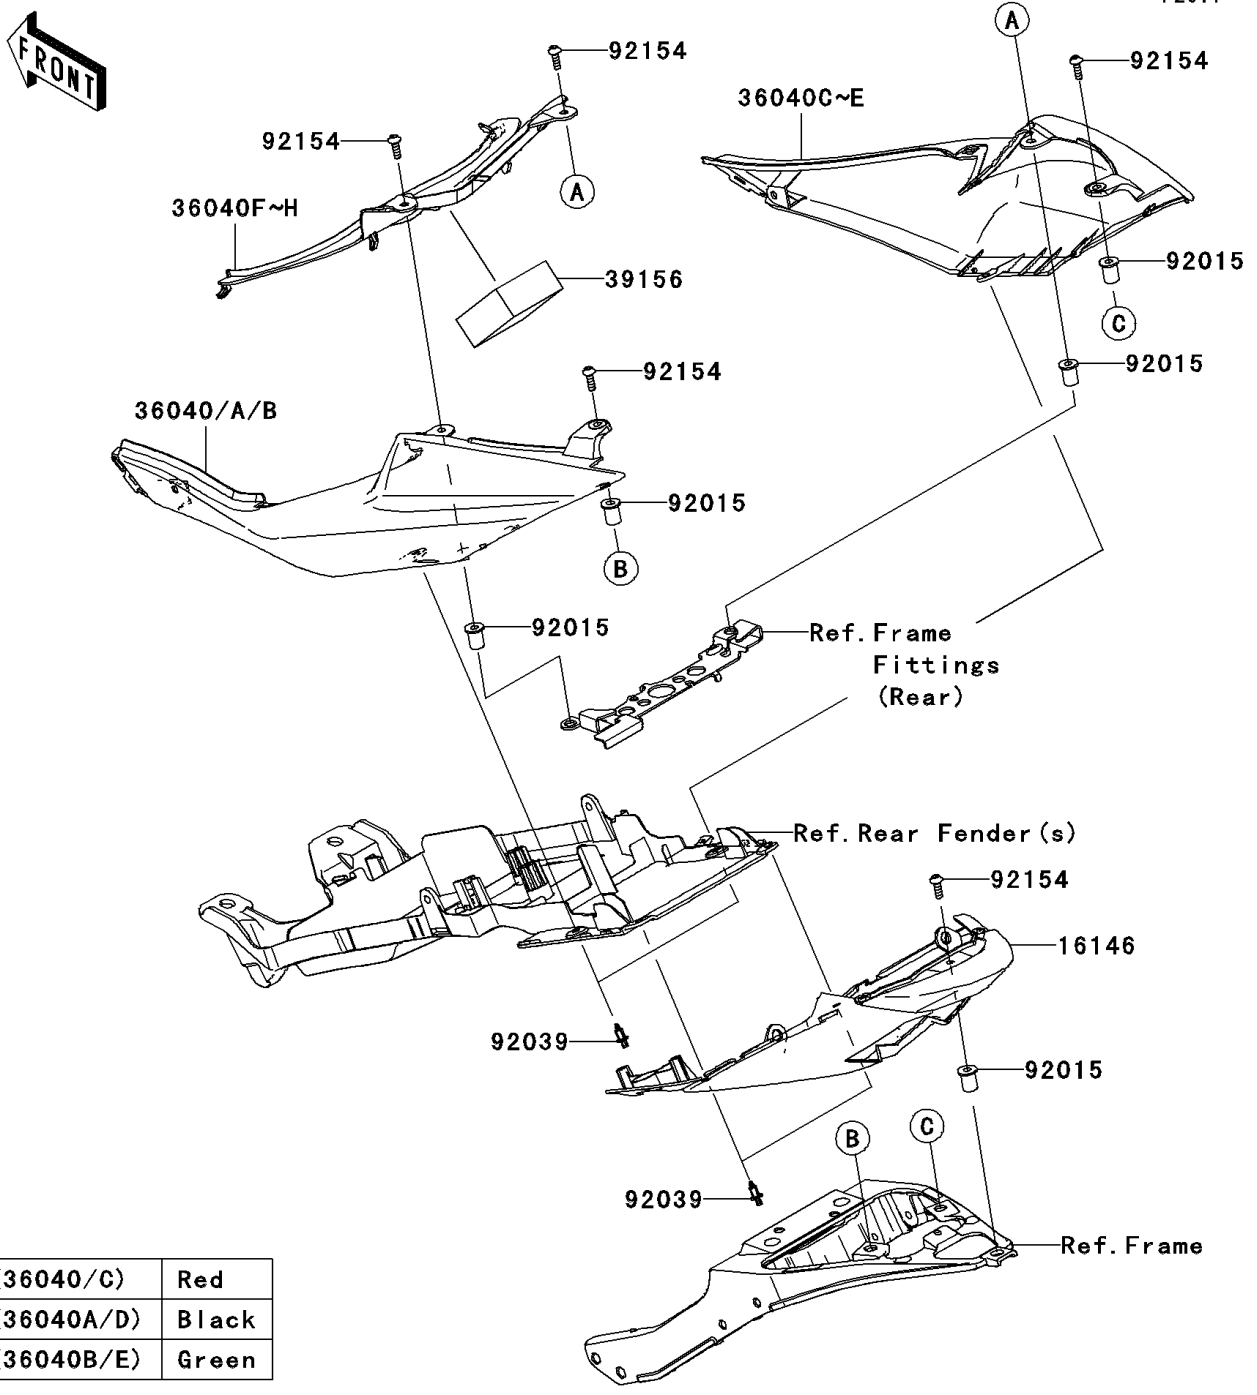

2012 NINJA® ZX™ -6R PARTS DIAGRAM

Side Covers

F2611

(36040/C)	Red
(36040A/D)	Black
(36040B/E)	Green

WOD

2012 NINJA® ZX™ -6R PARTS LIST

Side Covers

ITEM NAME	PART NUMBER	QUANTITY
COVER-ASSY,TAIL LAMP,F.BLACK (Ref # 16146)	16146-0086-6Z	1
COVER-TAIL,LH,P.RED (Ref # 36040)	36040-0087-234	1
COVER-TAIL,LH,M.S.BLACK (Ref # 36040A)	36040-0087-660	1
COVER-TAIL,LH,L.GREEN (Ref # 36040B)	36040-0087-777	1
COVER-TAIL,RH,P.RED (Ref # 36040C)	36040-0088-234	1
COVER-TAIL,RH,M.S.BLACK (Ref # 36040D)	36040-0088-660	1
COVER-TAIL,RH,L.GREEN (Ref # 36040E)	36040-0088-777	1
COVER-TAIL,CNT,P.RED (Ref # 36040F)	36040-0093-234	1
COVER-TAIL,CNT,M.S.BLACK (Ref # 36040G)	36040-0093-660	1
COVER-TAIL,CNT,L.GREEN (Ref # 36040H)	36040-0093-777	1
PAD,CNT COVER (Ref # 39156)	39156-0529	1
NUT,WELL,5MM (Ref # 92015)	92015-1757	5
RIVET (Ref # 92039)	92039-0068	4
BOLT,SOCKET,5X16 (Ref # 92154)	92154-0209	5