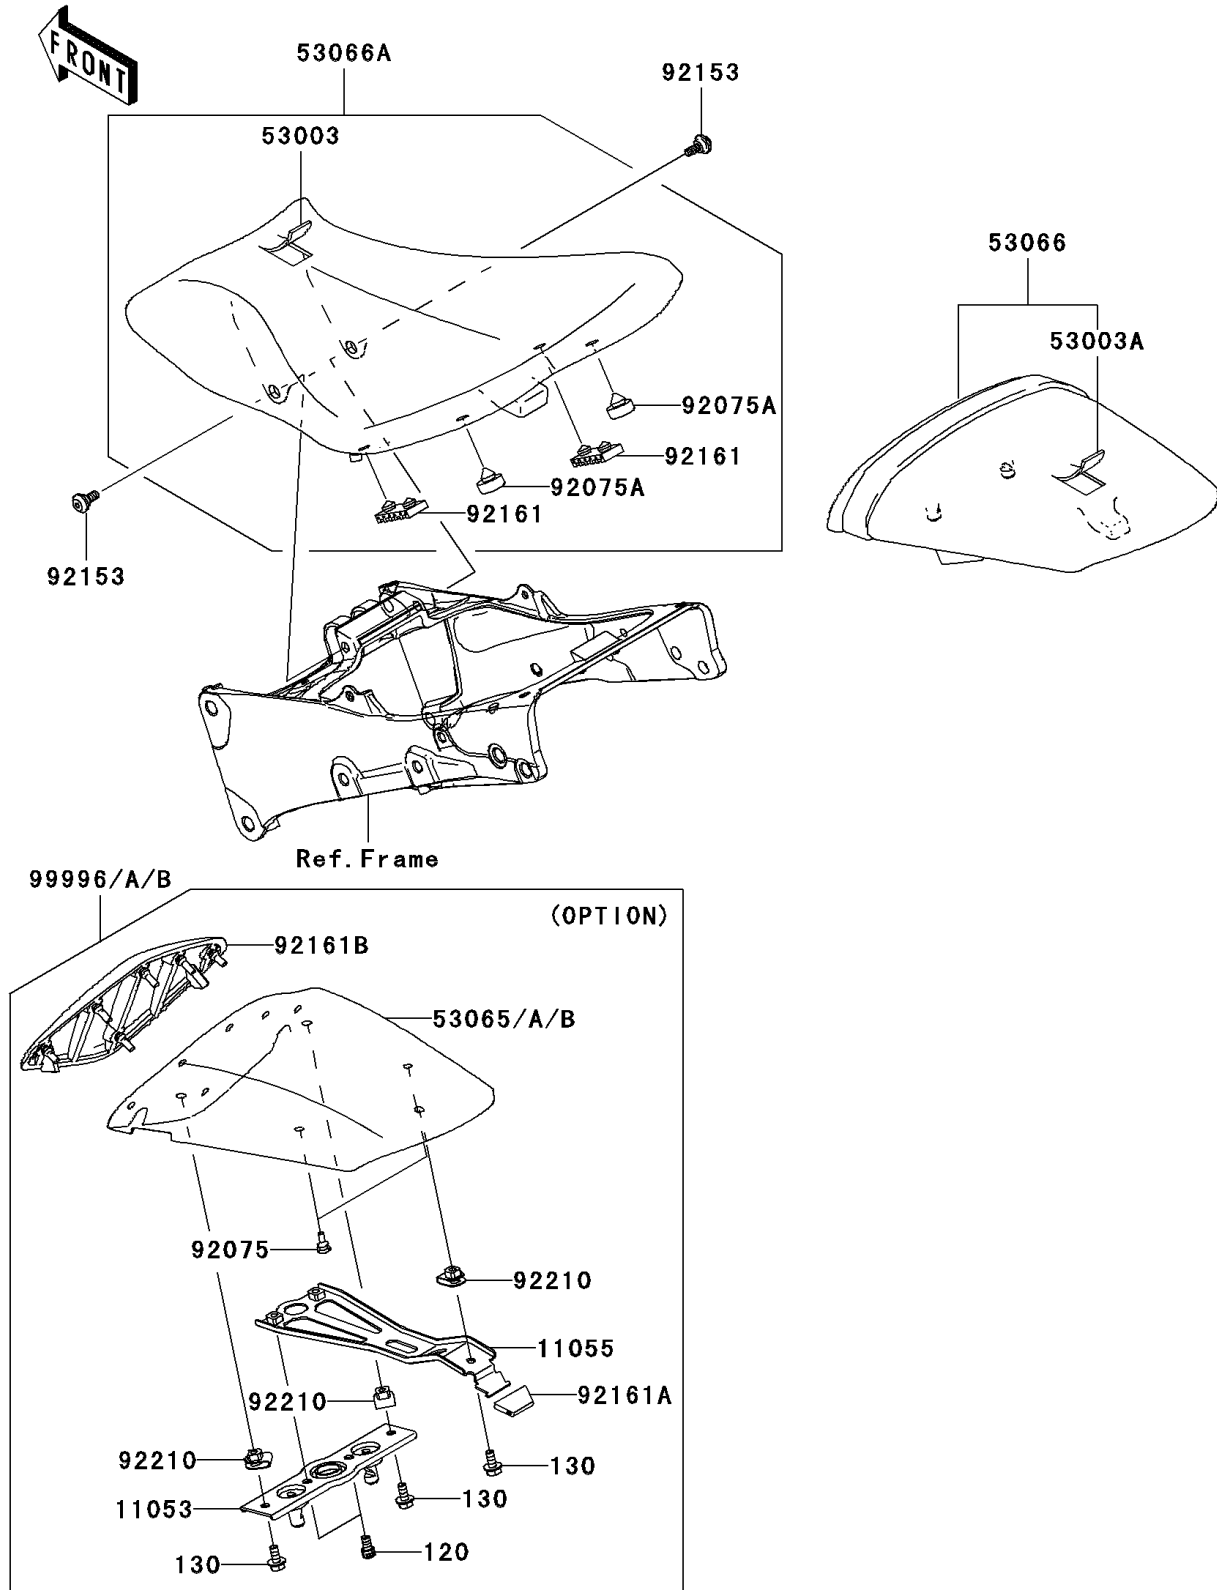

2012 NINJA® ZX™ -6R PARTS DIAGRAM

Seat

F2510

2012 NINJA® ZX™ -6R PARTS LIST

Seat

ITEM NAME	PART NUMBER	QUANTITY
BOLT-SOCKET,6X10 (Ref # 120)	120CA0610	2
BOLT-FLANGED,6X14 (Ref # 130)	130BA0614	3
BRACKET,SEAT LOCK STRIKER (Ref # 11053)	11053-0386	1
BRACKET,SEAT COVER (Ref # 11055)	11055-0871	1
LEATHER,FRONT SEAT,BLACK (Ref # 53003)	53003-0120-MA	1
LEATHER,REAR SEAT,BLACK (Ref # 53003A)	53003-0121-MA	1
COVER SEAT,P.RED (Ref # 53065)	53065-0017-234	1
COVER SEAT,M.S.BLACK (Ref # 53065A)	53065-0017-660	1
COVER SEAT,L.GREEN (Ref # 53065B)	53065-0017-777	1
SEAT,RR,LEATHER BLK+BAND BLK (Ref # 53066)	53066-0189-12Y	1
SEAT-ASSY,FR,BLACK (Ref # 53066A)	53066-0246-MA	1
DAMPER (Ref # 92075)	92075-1808	2
DAMPER (Ref # 92075A)	92075-1927	2
BOLT,SOCKET,6MM (Ref # 92153)	92153-0489	2
DAMPER,SEAT (Ref # 92161)	92161-0149	2
DAMPER (Ref # 92161A)	92161-0629	1
DAMPER,SEAT COVER (Ref # 92161B)	92161-0697	1
NUT,6MM (Ref # 92210)	92210-0277	3
KIT,SINGLE SEAT COVER,P.RED (Ref # 99996)	99996-1361-234	1
KIT,SINGLE SEAT COVER,BLACK (Ref # 99996A)	99996-1361-660	1
KIT,SINGLE SEAT COVER,L.GREEN (Ref # 99996B)	99996-1361-777	1