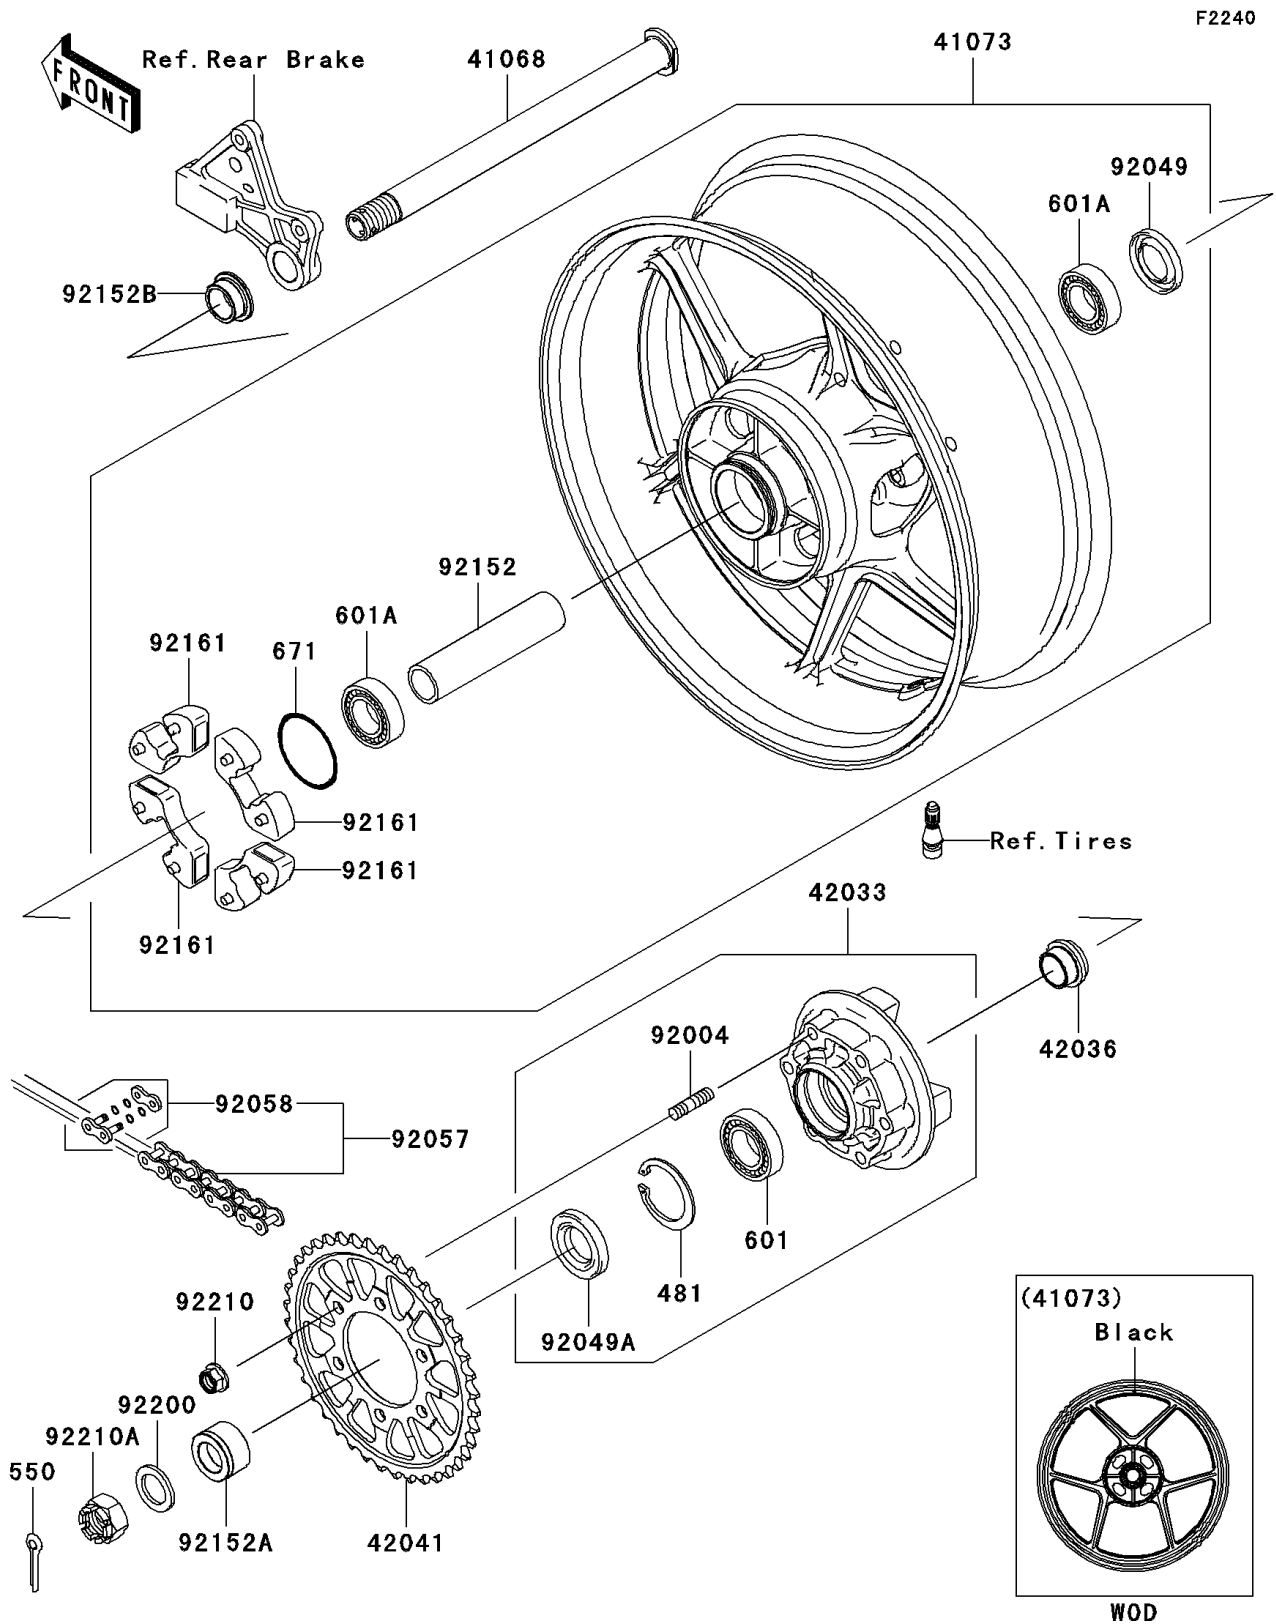

2012 NINJA® ZX™ -6R PARTS DIAGRAM

Rear Wheel/Chain

2012 NINJA® ZX™ -6R PARTS LIST

Rear Wheel/Chain

ITEM NAME	PART NUMBER	QUANTITY
CIRCLIP (Ref # 481)	481J5500	1
PIN-COTTER,4.0X40 (Ref # 550)	550AA4040	1
BEARING-BALL,#6006G (Ref # 601)	601B6006G	1
BEARING-BALL (Ref # 601A)	601B6205UU	2
O RING,60MM (Ref # 671)	671B2560	1
AXLE,RR (Ref # 41068)	41068-0035	1
WHEEL-ASSY,RR,BLACK (Ref # 41073)	41073-0106-18F	1
COUPLING-ASSY,RR HUB (Ref # 42033)	42033-0026	1
SLEEVE,RR HUB,L=22 (Ref # 42036)	42036-1279	1
SPROCKET-HUB,43T (Ref # 42041)	42041-0094	1
STUD,10X19 (Ref # 92004)	92004-0028	6
SEAL-OIL,RR HUB (Ref # 92049)	92049-1375	1
SEAL-OIL,PJN 40 55 8 (Ref # 92049A)	92049-1376	1
CHAIN,DRIVE,EK520MVXL2X112L (Ref # 92057)	92057-0174	1
JOINT-CHAIN,DRIVE (Ref # 92058)	92058-0021	1
COLLAR,RR HUB,L=137 (Ref # 92152)	92152-0214	1
COLLAR,RR HUB,LH,L=23.5 (Ref # 92152A)	92152-0543	1
COLLAR,RR HUB,RH,L=16 (Ref # 92152B)	92152-0544	1
DAMPER,SHOCK,RR HUB (Ref # 92161)	92161-0342	4
WASHER,25.5X38X3.2 (Ref # 92200)	92200-0278	1
NUT,LOCK,FLANGED,10MM (Ref # 92210)	92210-0276	6
NUT,CASTLE,24MM (Ref # 92210A)	92210-0280	1