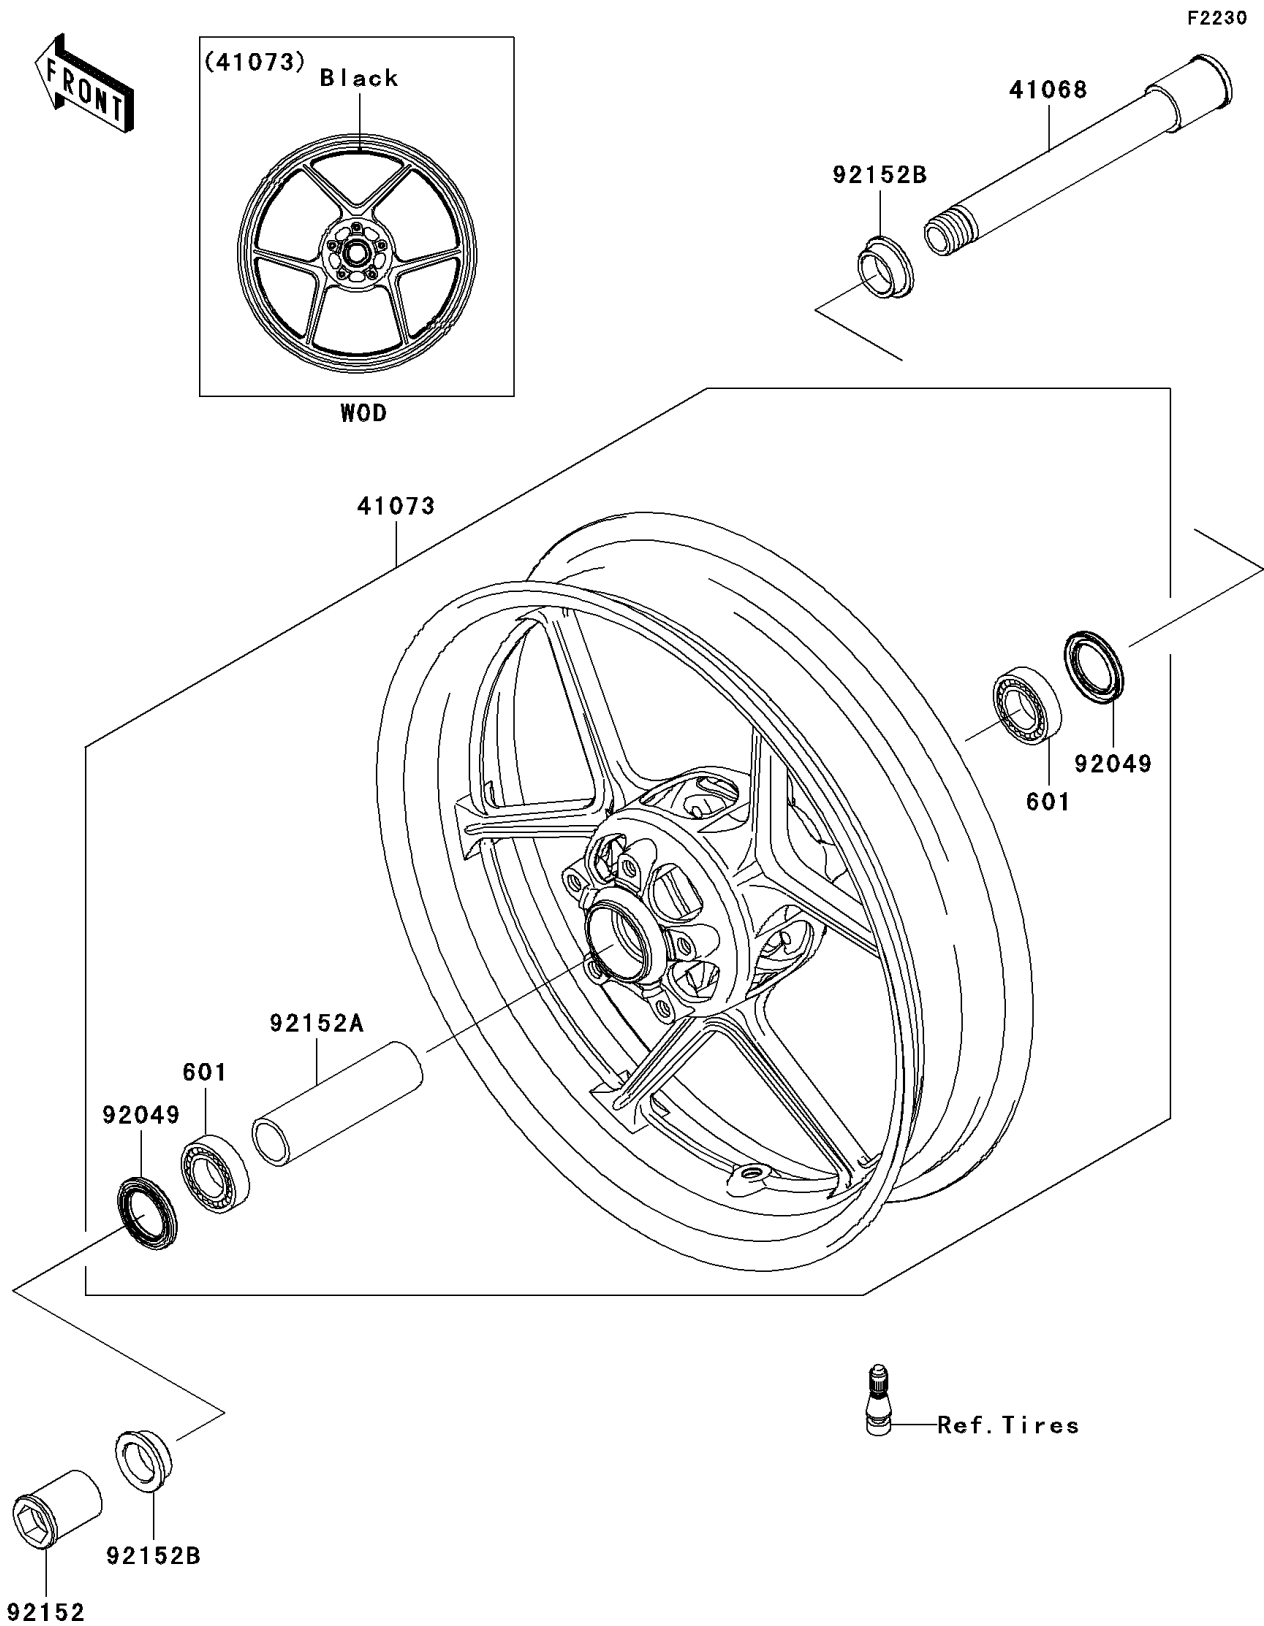

2012 NINJA® ZX™ -6R PARTS DIAGRAM

Front Wheel

2012 NINJA® ZX™ -6R PARTS LIST

Front Wheel

ITEM NAME	PART NUMBER	QUANTITY
BEARING-BALL,#6005UU (Ref # 601)	601B6005UU	2
AXLE,FR (Ref # 41068)	41068-0049	1
WHEEL-ASSY,FR,BLACK (Ref # 41073)	41073-0129-18F	1
SEAL-OIL,BJN-C2 32X47X5 (Ref # 92049)	92049-0050	2
COLLAR,FR AXLE,LH,L=44.5 (Ref # 92152)	92152-0240	1
COLLAR,FR HUB,L=115 (Ref # 92152A)	92152-0242	1
COLLAR,25X32X13 (Ref # 92152B)	92152-0289	2