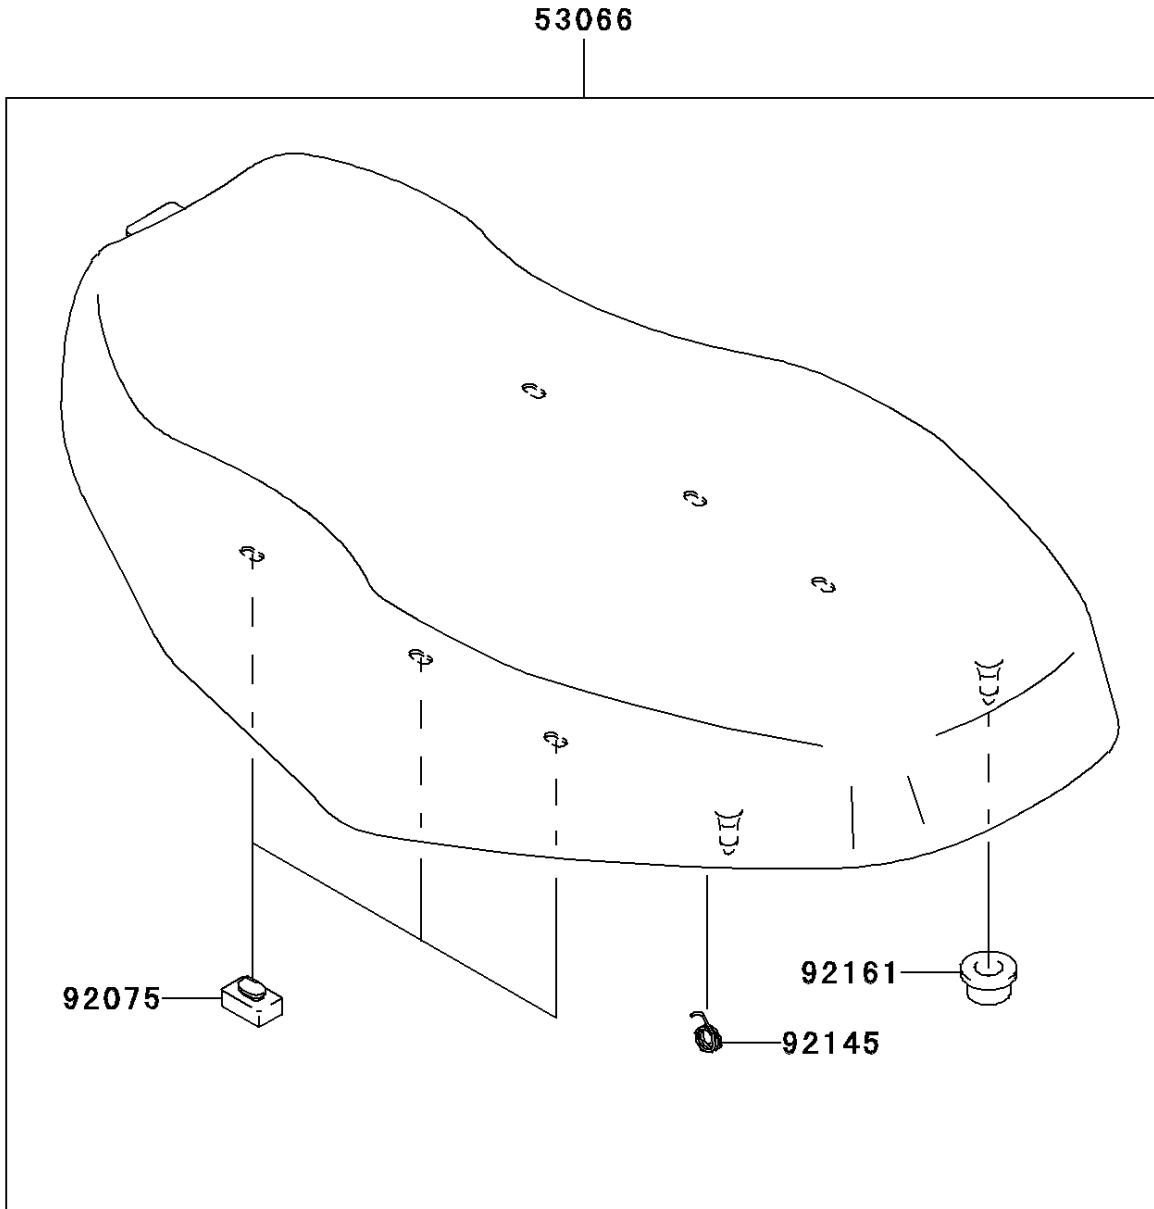

# 2006 Brute Force 650 4x4 PARTS DIAGRAM

Seat

F2510

## 2006 Brute Force 650 4x4 PARTS LIST

### Seat

ITEM NAME	PART NUMBER	QUANTITY
SEAT-ASSY,BLACK (Ref # 53066)	53066-0061-MA	1
DAMPER (Ref # 92075)	92075-099	6
SPRING,SEAT LATCH (Ref # 92145)	92145-1310	1
DAMPER (Ref # 92161)	92161-1128	2