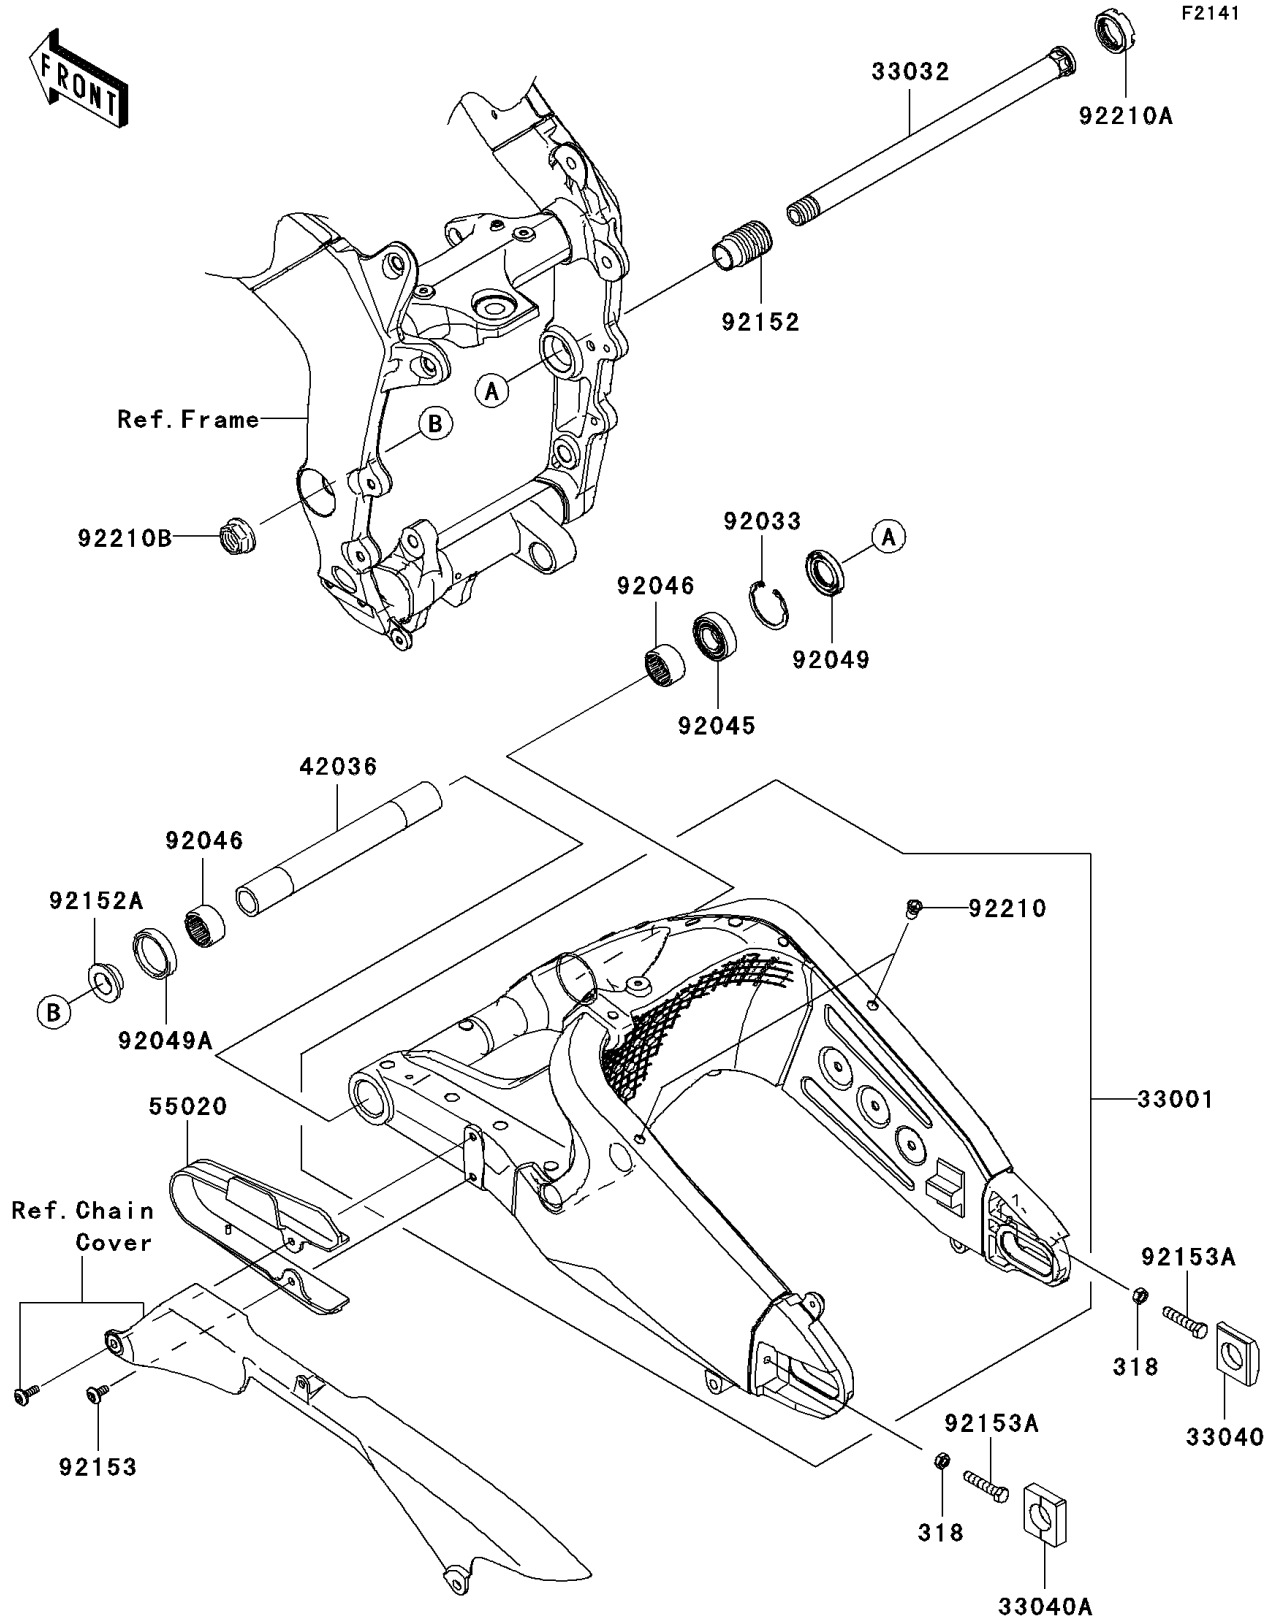

2012 NINJA® ZX™ -6R PARTS DIAGRAM

Swingarm

2012 NINJA® ZX™ -6R PARTS LIST

Swingarm

ITEM NAME	PART NUMBER	QUANTITY
NUT-HEX-SMALL (Ref # 318)	318BB0800	2
ARM-COMP-SWING (Ref # 33001)	33001-0212	1
SHAFT-SWING ARM (Ref # 33032)	33032-0013	1
ADJUSTER-CHAIN (Ref # 33040)	33040-0027	1
ADJUSTER-CHAIN (Ref # 33040A)	33040-1114	1
SLEEVE,SWING ARM PIVOT,L=226 (Ref # 42036)	42036-1341	1
GUARD,CHAIN (Ref # 55020)	55020-0384	1
RING-SNAP,42MM (Ref # 92033)	92033-1041	1
BEARING-BALL,6004UL11 (Ref # 92045)	92045-0017	1
BEARING-NEEDLE,7E-HVS 28X34X17 (Ref # 92046)	92046-0008	2
SEAL-OIL,MHSA25X42X6 (Ref # 92049)	92049-1314	1
SEAL-OIL,MHSA25X34X7 (Ref # 92049A)	92049-1352	1
COLLAR,SWING ARM,L=47 (Ref # 92152)	92152-0154	1
COLLAR,SWING ARM,L=12.5 (Ref # 92152A)	92152-1234	1
BOLT,SOCKET,6X14 (Ref # 92153)	92153-0422	1
BOLT,8X40 (Ref # 92153A)	92153-0736	2
NUT,6MM (Ref # 92210)	92210-0099	2
NUT,30MM (Ref # 92210A)	92210-0134	1
NUT,FLANGED,20MM (Ref # 92210B)	92210-0320	1