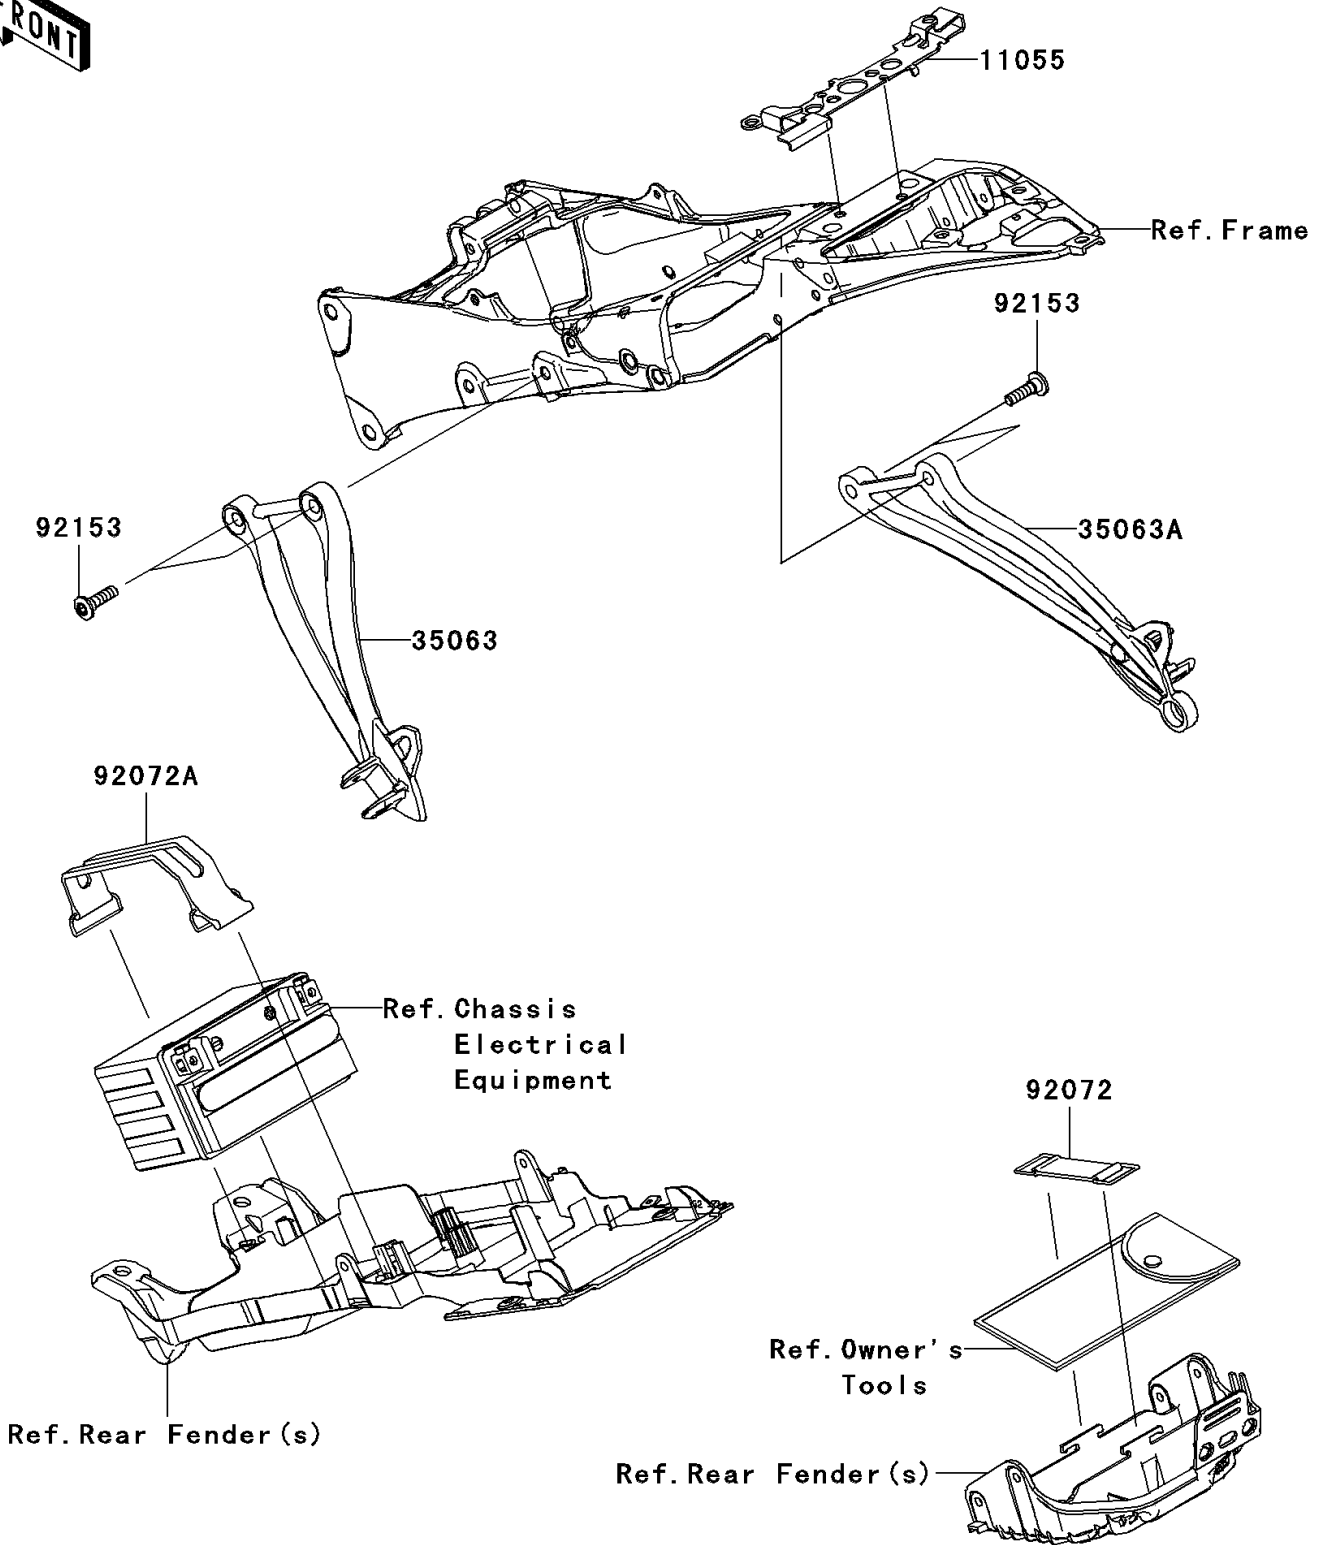

# 2012 NINJA® ZX™ -6R PARTS DIAGRAM

Frame Fittings(Rear)

F2131

## 2012 NINJA® ZX™ -6R PARTS LIST

### Frame Fittings(Rear)

ITEM NAME	PART NUMBER	QUANTITY
BRACKET,HELMET HOLDER (Ref # 11055)	11055-1011	1
STAY,RR,LH,F.S.BLACK (Ref # 35063)	35063-0444-18R	1
STAY,RR,RH,F.S.BLACK (Ref # 35063A)	35063-0445-18R	1
BAND (Ref # 92072)	92072-012	1
BAND,L=168 (Ref # 92072A)	92072-1306	1
BOLT,SOCKET,8X30 (Ref # 92153)	92153-1630	4