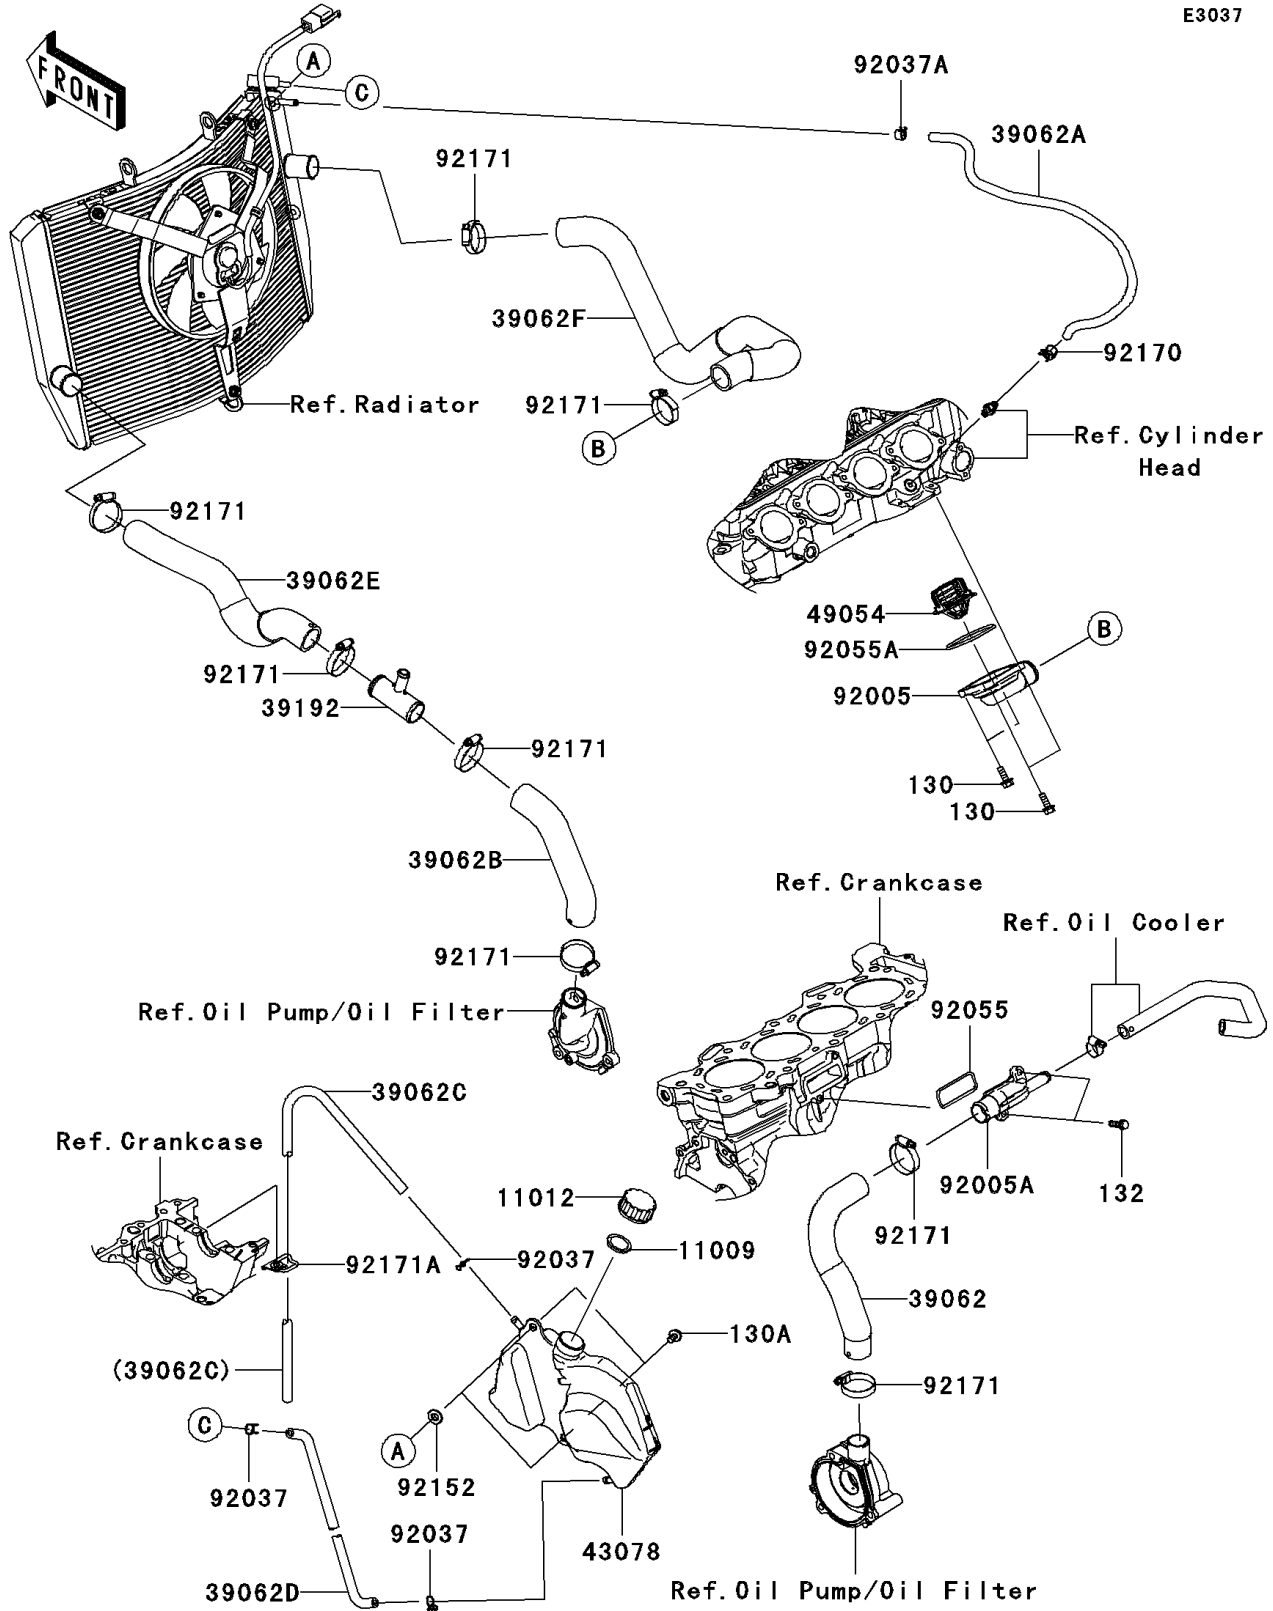

2012 NINJA® ZX™ -6R PARTS DIAGRAM

Water Pipe

E3037

2012 NINJA® ZX™ -6R PARTS LIST

Water Pipe

ITEM NAME	PART NUMBER	QUANTITY
BOLT-FLANGED,5X14 (Ref # 130)	130BA0514	4
BOLT-FLANGED,6X14 (Ref # 130A)	130BA0614	2
BOLT-FLANGED-SMALL,6X20 (Ref # 132)	132BB0620	2
GASKET,RESERVOIR TANK CAP (Ref # 11009)	11009-1145	1
CAP (Ref # 11012)	11012-1084	1
HOSE-COOLING,W.PUMP-CYLINDER (Ref # 39062)	39062-0155	1
HOSE-COOLING,RAD-HEAD (Ref # 39062A)	39062-0159	1
HOSE-COOLING,PIPE-W.PUMP (Ref # 39062B)	39062-0166	1
HOSE-COOLING,OVERFLOW (Ref # 39062C)	39062-0268	1
HOSE-COOLING,RESERVOIR (Ref # 39062D)	39062-0269	1
HOSE-COOLING,RAD.-W. PIPE (Ref # 39062E)	39062-0270	1
HOSE-COOLING,THERMO-RAD (Ref # 39062F)	39062-0271	1
PIPE-WATER (Ref # 39192)	39192-0100	1
RESERVOIR (Ref # 43078)	43078-0057	1
THERMOSTAT (Ref # 49054)	49054-0004	1
FITTING,THERMO CAP (Ref # 92005)	92005-0076	1
FITTING (Ref # 92005A)	92005-0118	1
CLAMP,TUBE (Ref # 92037)	92037-147	3
CLAMP,TUBE (Ref # 92037A)	92037-1505	1
RING-O (Ref # 92055)	92055-1402	1
RING-O,THERMOSTAT CAP (Ref # 92055A)	92055-1699	1
COLLAR (Ref # 92152)	92152-1414	2
CLAMP (Ref # 92170)	92170-1493	1
CLAMP (Ref # 92171)	92171-0179	8
CLAMP (Ref # 92171A)	92171-1925	1