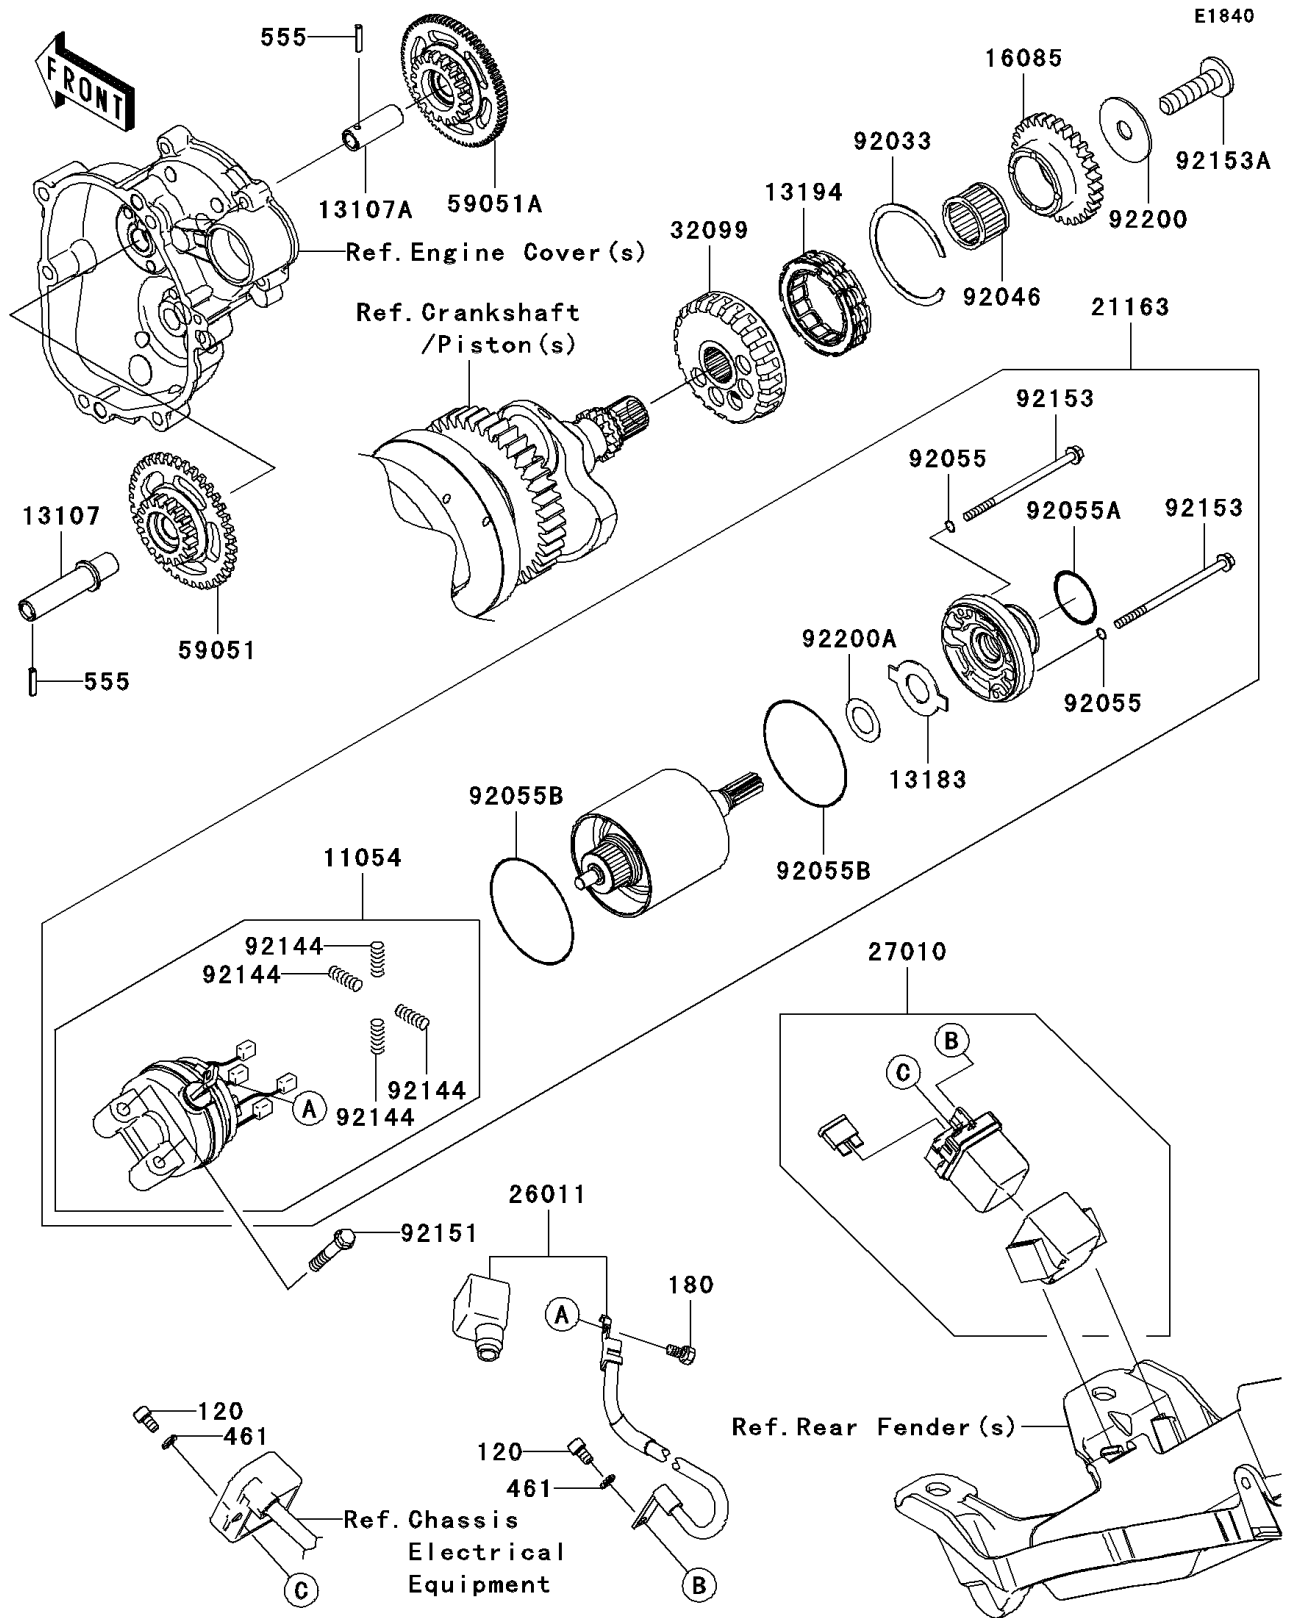

2012 NINJA® ZX™ -6R PARTS DIAGRAM

Starter Motor

2012 NINJA® ZX™ -6R PARTS LIST

Starter Motor

ITEM NAME	PART NUMBER	QUANTITY
BOLT-SOCKET,5X10 (Ref # 120)	120CB0510	2
BOLT-UPSET-WS,5X10 (Ref # 180)	180BA0510	1
WASHER-SPRING,5MM,BLACK (Ref # 461)	461DB0500	2
PIN-SPRING,3X16 (Ref # 555)	555A0316	2
BRACKET (Ref # 11054)	11054-1175	1
SHAFT,ONEWAY CLUTCH SIDE (Ref # 13107)	13107-0168	1
SHAFT,STARTER SIDE (Ref # 13107A)	13107-0174	1
PLATE (Ref # 13183)	13183-1460	1
CLUTCH-ONEWAY (Ref # 13194)	13194-3705	1
GEAR,29T (Ref # 16085)	16085-0101	1
STARTER-ELECTRIC (Ref # 21163)	21163-0041	1
WIRE-LEAD (Ref # 26011)	26011-0216	1
SWITCH (Ref # 27010)	27010-1380	1
CASE,STARTER CLUTCH (Ref # 32099)	32099-0026	1
GEAR-SPUR,ONEWAY CLUTCH SIDE (Ref # 59051)	59051-0093	1
GEAR-SPUR,STARTER SIDE (Ref # 59051A)	59051-0094	1
RING-SNAP (Ref # 92033)	92033-3731	1
BEARING-NEEDLE,RS263020 (Ref # 92046)	92046-0004	1
RING-O,STARTER (Ref # 92055)	92055-0013	2
RING-O (Ref # 92055A)	92055-0126	1
RING-O (Ref # 92055B)	92055-1455	2
SPRING,BRUSH (Ref # 92144)	92144-1423	4
BOLT,6X35 (Ref # 92151)	92151-1874	2
BOLT (Ref # 92153)	92153-0405	2
BOLT,TORX,10X38 (Ref # 92153A)	92153-1521	1
WASHER,10.5X37X1.6 (Ref # 92200)	92200-0238	1
WASHER (Ref # 92200A)	92200-1019	1