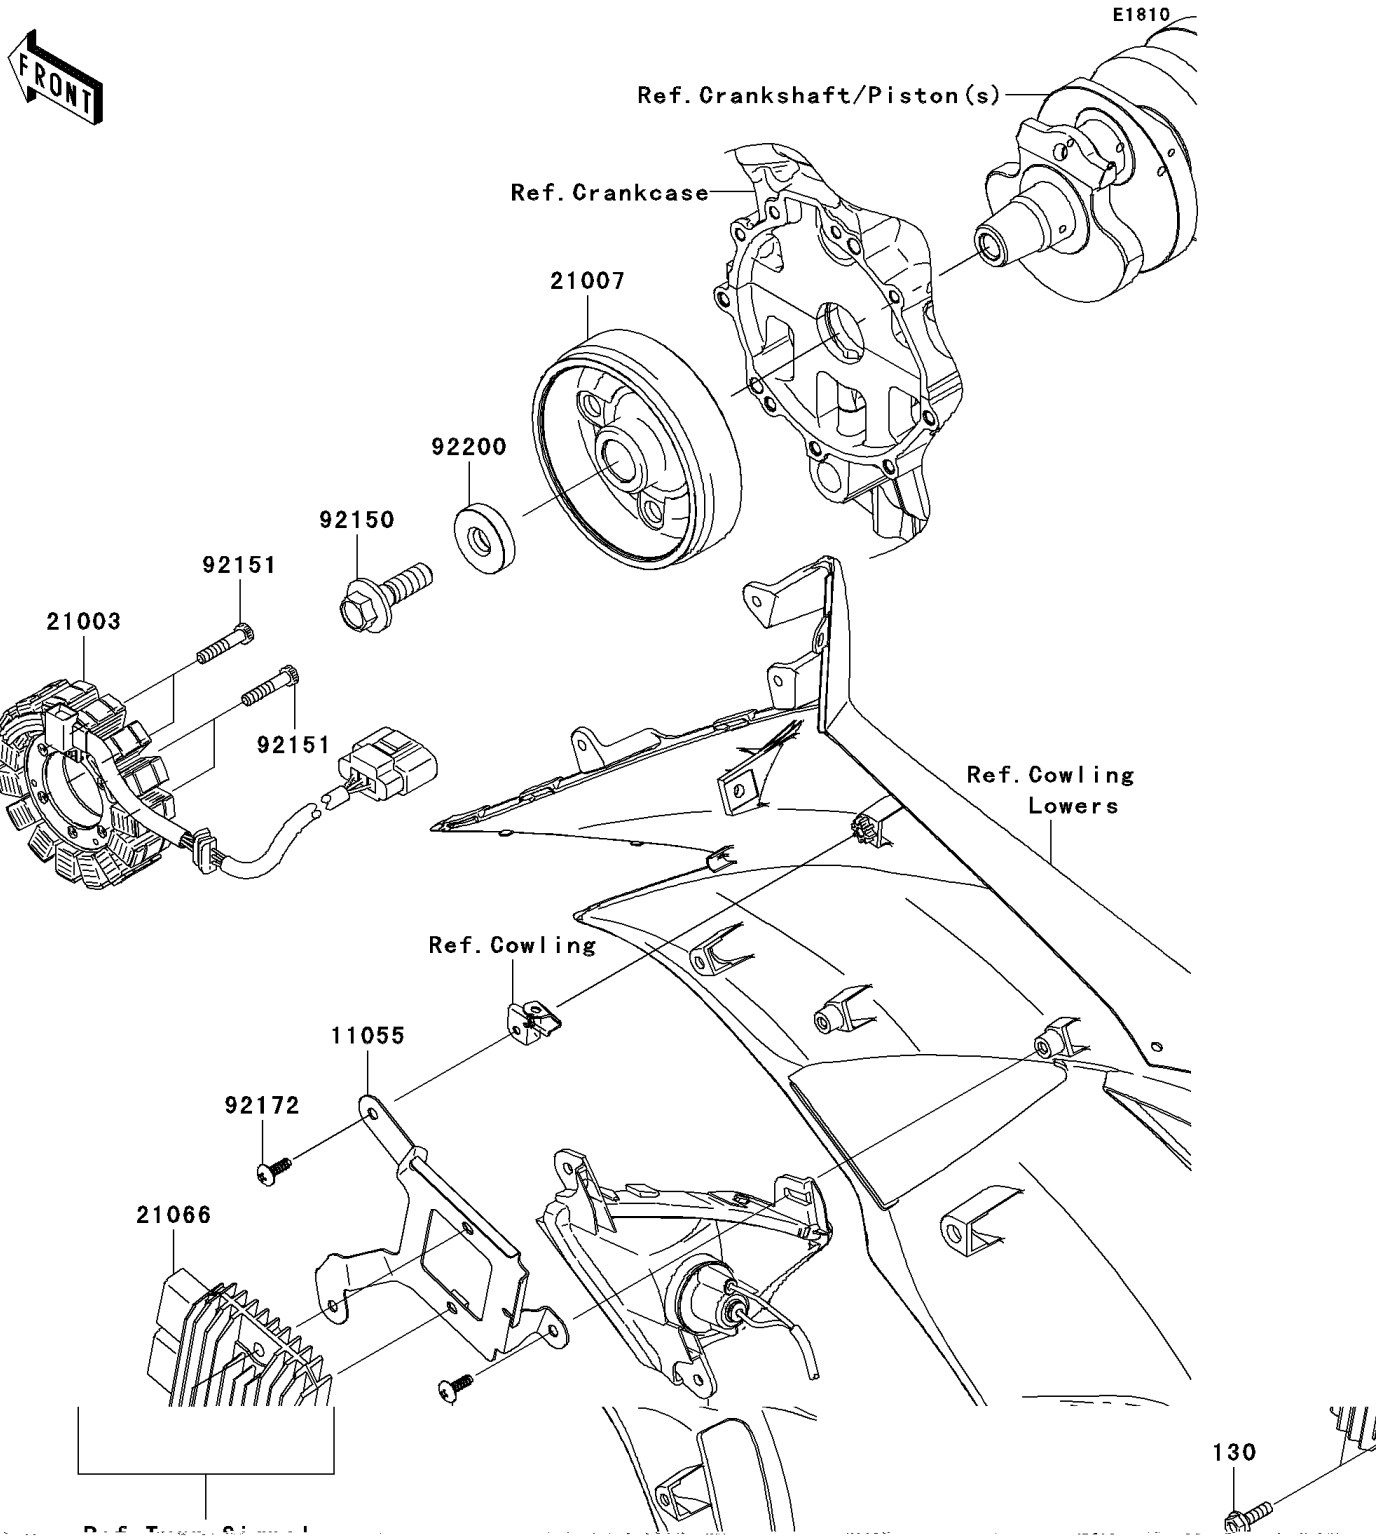

2012 NINJA® ZX™ -6R PARTS DIAGRAM

Generator

2012 NINJA® ZX™ -6R PARTS LIST

Generator

ITEM NAME	PART NUMBER	QUANTITY
BOLT-FLANGED,6X20 (Ref # 130)	130BB0620	2
BRACKET,REGULATOR (Ref # 11055)	11055-1158	1
STATOR (Ref # 21003)	21003-0083	1
ROTOR (Ref # 21007)	21007-0123	1
REGULATOR-VOLTAGE (Ref # 21066)	21066-0028	1
BOLT,12X40 (Ref # 92150)	92150-1717	1
BOLT,6X30 (Ref # 92151)	92151-1626	4
SCREW,TAPPING,5X16 (Ref # 92172)	92172-0175	1
WASHER,12X36X8 (Ref # 92200)	92200-1249	1