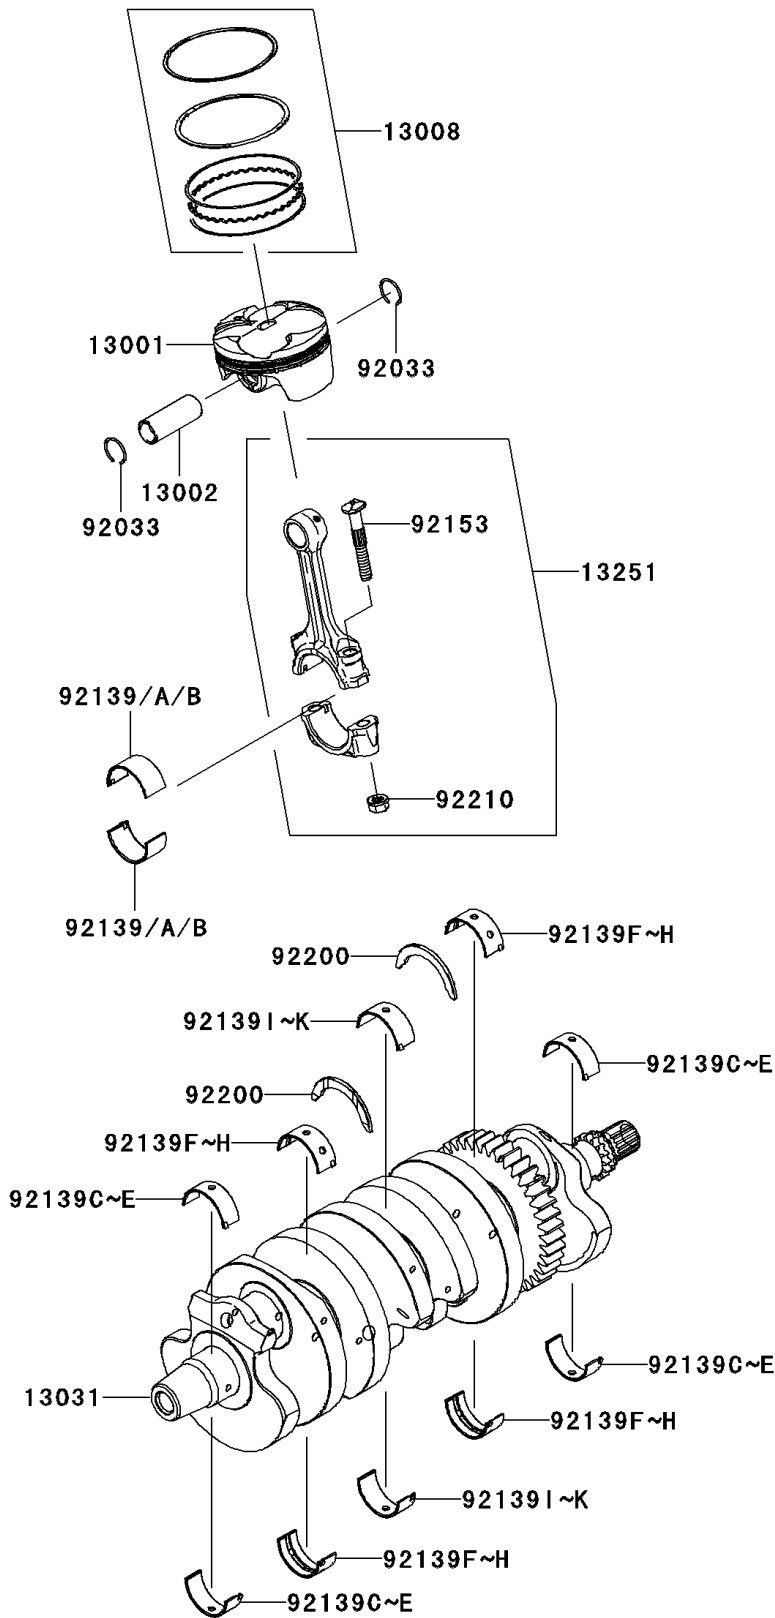

2012 NINJA® ZX™ -6R PARTS DIAGRAM

Crankshaft/Piston(s)

E1320

2012 NINJA® ZX™ -6R PARTS LIST

Crankshaft/Piston(s)

| ITEM NAME | PART NUMBER | QUANTITY |
|--|---------------|----------|
| PISTON-ENGINE (Ref # 13001) | 13001-0107 | 4 |
| PIN-PISTON (Ref # 13002) | 13002-0015 | 4 |
| RING-SET-PISTON (Ref # 13008) | 13008-0035 | 4 |
| CRANKSHAFT-COMP (Ref # 13031) | 13031-0128 | 1 |
| ROD-ASSY-CONNECTING,J (Ref # 13251) | 13251-0018-JJ | AR |
| RING-SNAP,PISTON PIN (Ref # 92033) | 92033-1151 | 8 |
| BUSHING,CRANK PIN,BLUE (Ref # 92139) | 92139-0165 | AR |
| BUSHING,CRANK PIN,BLACK (Ref # 92139A) | 92139-0166 | 8 |
| BUSHING,CRANK PIN,BROWN (Ref # 92139B) | 92139-0167 | AR |
| BUSHING,CRANK #1,BLUE (Ref # 92139C) | 92139-0245 | AR |
| BUSHING,CRANK #1,BLACK (Ref # 92139D) | 92139-0246 | 4 |
| BUSHING,CRANK #1,BROWN (Ref # 92139E) | 92139-0247 | AR |
| BUSHING,CRANK #2,BLUE (Ref # 92139F) | 92139-0248 | AR |
| BUSHING,CRANK #2,BLACK (Ref # 92139G) | 92139-0249 | 4 |
| BUSHING,CRANK #2,BROWN (Ref # 92139H) | 92139-0250 | AR |
| BUSHING,CRANK #3,BLUE (Ref # 92139I) | 92139-0251 | AR |
| BUSHING,CRANK #3,BLACK (Ref # 92139J) | 92139-0252 | 2 |
| BUSHING,CRANK #3,BROWN (Ref # 92139K) | 92139-0253 | AR |
| BOLT,7MM (Ref # 92153) | 92153-1172 | 8 |
| WASHER,T=2.5 (Ref # 92200) | 92200-0383 | 2 |
| NUT,CONNECTING ROD,7MM (Ref # 92210) | 92210-0384 | 8 |