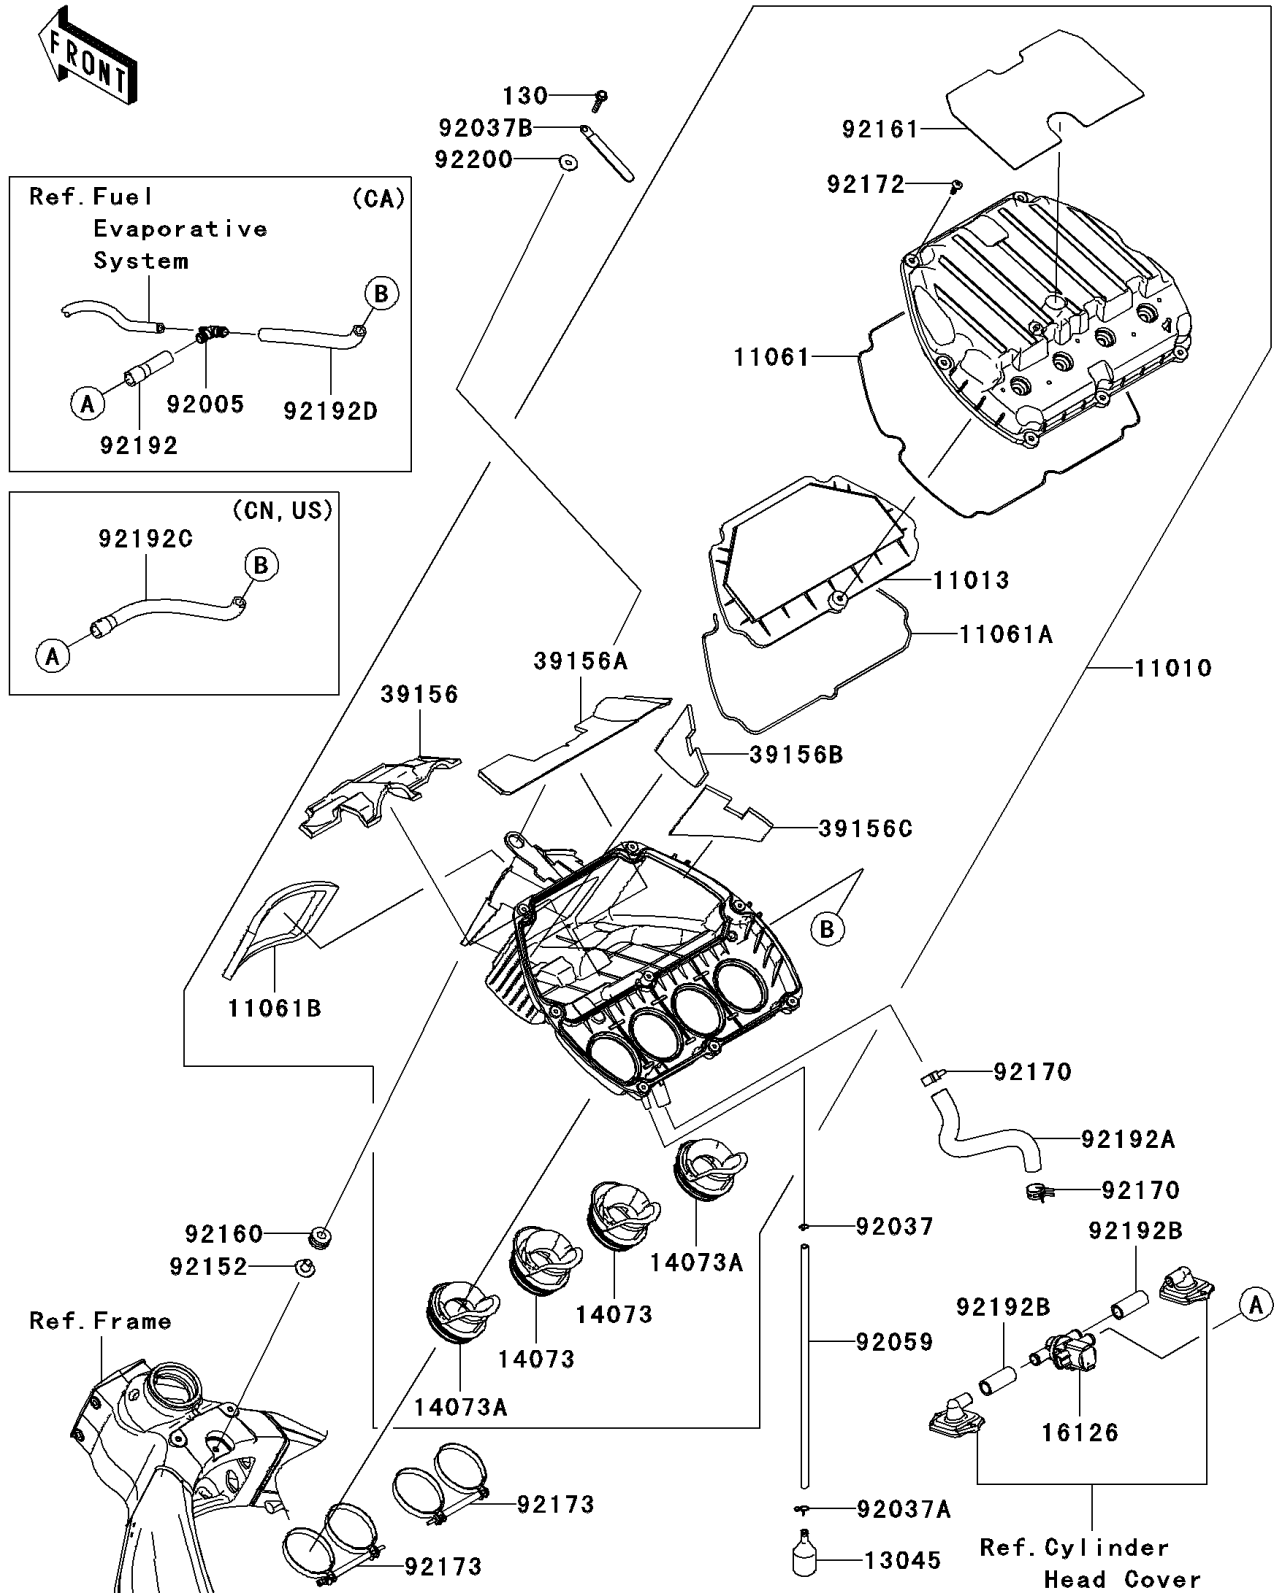

2012 NINJA® ZX™ -6R PARTS DIAGRAM

Air Cleaner

E1130

2012 NINJA® ZX™ -6R PARTS LIST

Air Cleaner

ITEM NAME	PART NUMBER	QUANTITY
BOLT-FLANGED,6X30 (Ref # 130)	130BB0630	1
FILTER-ASSY-AIR (Ref # 11010)	11010-0198	1
ELEMENT-AIR FILTER (Ref # 11013)	11013-0036	1
GASKET,UPP CASE (Ref # 11061)	11061-0379	1
GASKET,LWR CASE (Ref # 11061A)	11061-0380	1
GASKET,FRAME-A/C (Ref # 11061B)	11061-0381	1
RECEIVER-OIL (Ref # 13045)	13045-1057	1
DUCT,#2,#3 (Ref # 14073)	14073-0262	2
DUCT,#1,#4 (Ref # 14073A)	14073-0263	2
VALVE,AIR SWITCHING (Ref # 16126)	16126-0038	1
PAD,FR (Ref # 39156)	39156-0513	1
PAD,RR (Ref # 39156A)	39156-0514	1
PAD,LH (Ref # 39156B)	39156-0515	1
PAD,RH (Ref # 39156C)	39156-0516	1
CLAMP,TUBE (Ref # 92037)	92037-010	1
CLAMP (Ref # 92037A)	92037-1712	1
CLAMP (Ref # 92037B)	92037-1993	1
TUBE,6X9X360 (Ref # 92059)	92059-103	1
COLLAR,6.5X10.5X13.1 (Ref # 92152)	92152-0547	1
DAMPER (Ref # 92160)	92160-1162	1
DAMPER (Ref # 92161)	92161-0696	1
CLAMP (Ref # 92170)	92170-1060	2
SCREW (Ref # 92172)	92172-1072	8
CLAMP (Ref # 92173)	92173-0115	2
TUBE,BLOWBY (Ref # 92192A)	92192-0429	1
TUBE,12X17.6X44 (Ref # 92192B)	92192-0851	2
WASHER,6.5X22X1.6 (Ref # 92200)	92200-1087	1
FITTING (Ref # 92005)	92005-1402	1
TUBE,ASV-FITTING (Ref # 92192)	92192-0367	1

2012 NINJA® ZX™ -6R PARTS LIST

Air Cleaner

ITEM NAME	PART NUMBER	QUANTITY
TUBE,ASV-A/C (Ref # 92192C)	92192-0879	1
TUBE,A/C-FITTING (Ref # 92192D)	92192-0880	1