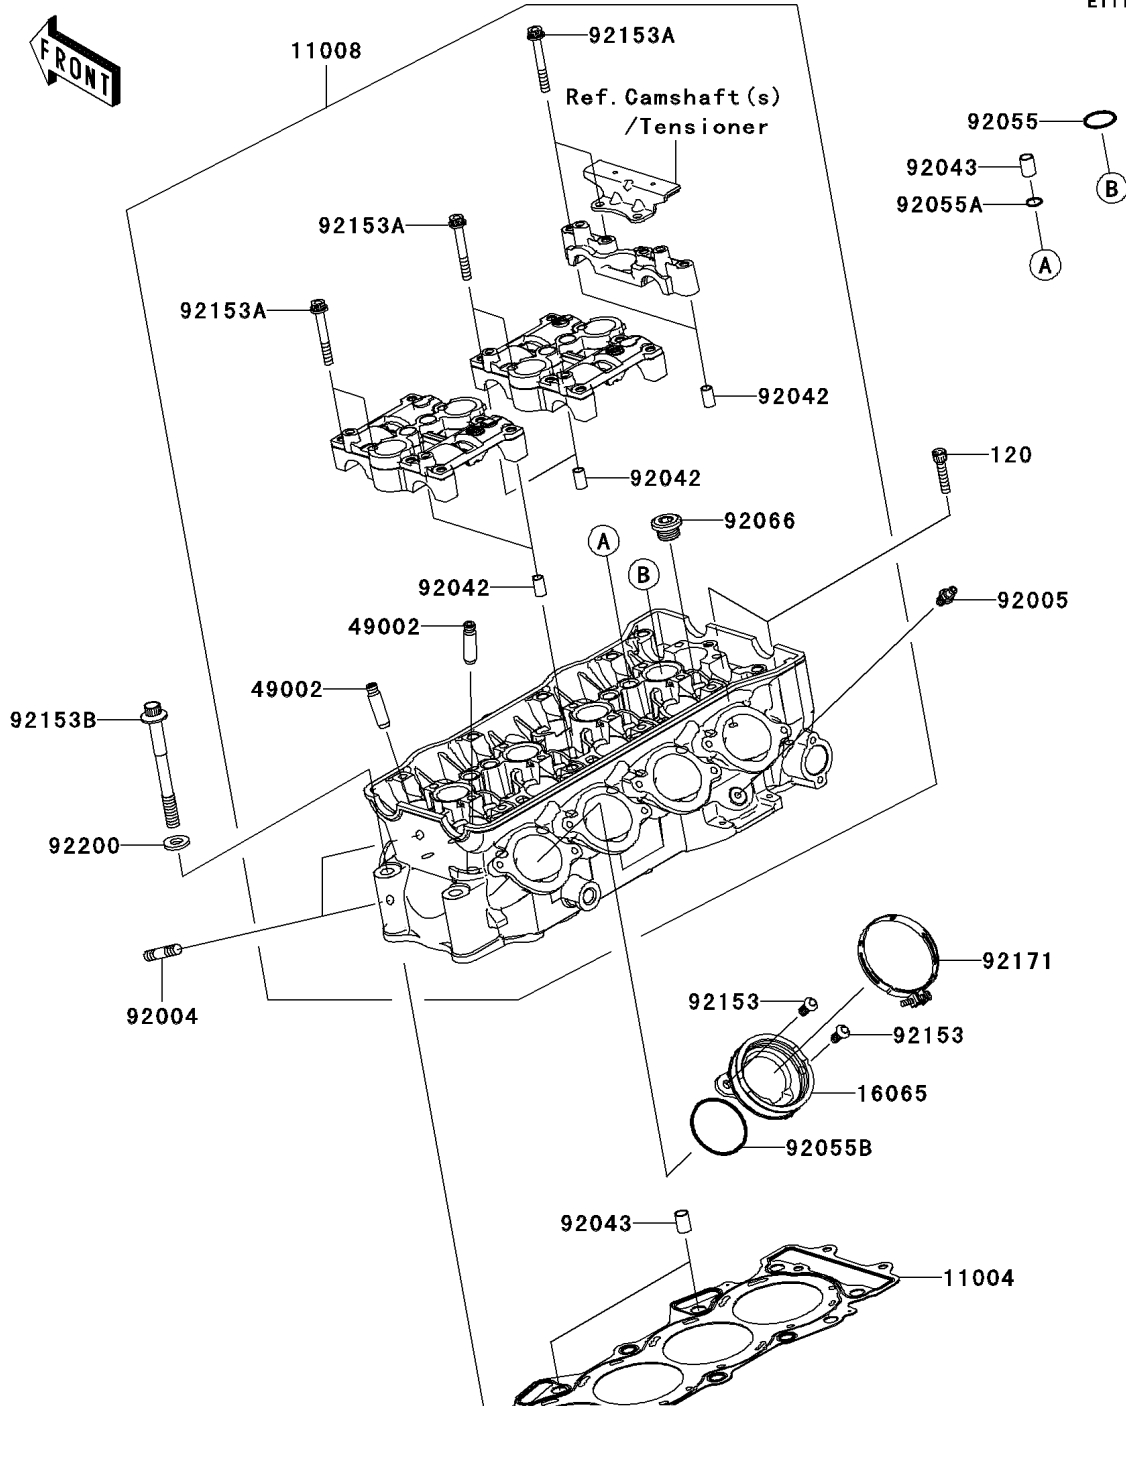

2012 NINJA® ZX™ -6R PARTS DIAGRAM

Cylinder Head

E1111

2012 NINJA® ZX™ -6R PARTS LIST

Cylinder Head

ITEM NAME	PART NUMBER	QUANTITY
BOLT-SOCKET,6X30 (Ref # 120)	120CD0630	2
GASKET-HEAD (Ref # 11004)	11004-0085	1
HEAD-COMP-CYLINDER (Ref # 11008)	11008-0183	1
HOLDER-CARBURETOR (Ref # 16065)	16065-0067	4
GUIDE-VALVE (Ref # 49002)	49002-1152	16
STUD,8X22 (Ref # 92004)	92004-0025	8
FITTING (Ref # 92005)	92005-1273	1
PIN,DOWEL,6.3X8X14 (Ref # 92042)	92042-007	6
PIN,8.2X10X14 (Ref # 92043)	92043-1264	6
RING-O,25.5X2 (Ref # 92055)	92055-0074	4
RING-O,11.5X1.5 (Ref # 92055A)	92055-0133	4
RING-O,42X1.9 (Ref # 92055B)	92055-0186	4
PLUG,16X10 (Ref # 92066)	92066-0129	4
BOLT,TORX,6X14 (Ref # 92153)	92153-0406	8
BOLT,SOCKET,6X45 (Ref # 92153A)	92153-0656	20
BOLT,FLANGED,9X90 (Ref # 92153B)	92153-1610	10
CLAMP,60MM (Ref # 92171)	92171-0729	4
WASHER,9.2X19X2.3 (Ref # 92200)	92200-0193	10