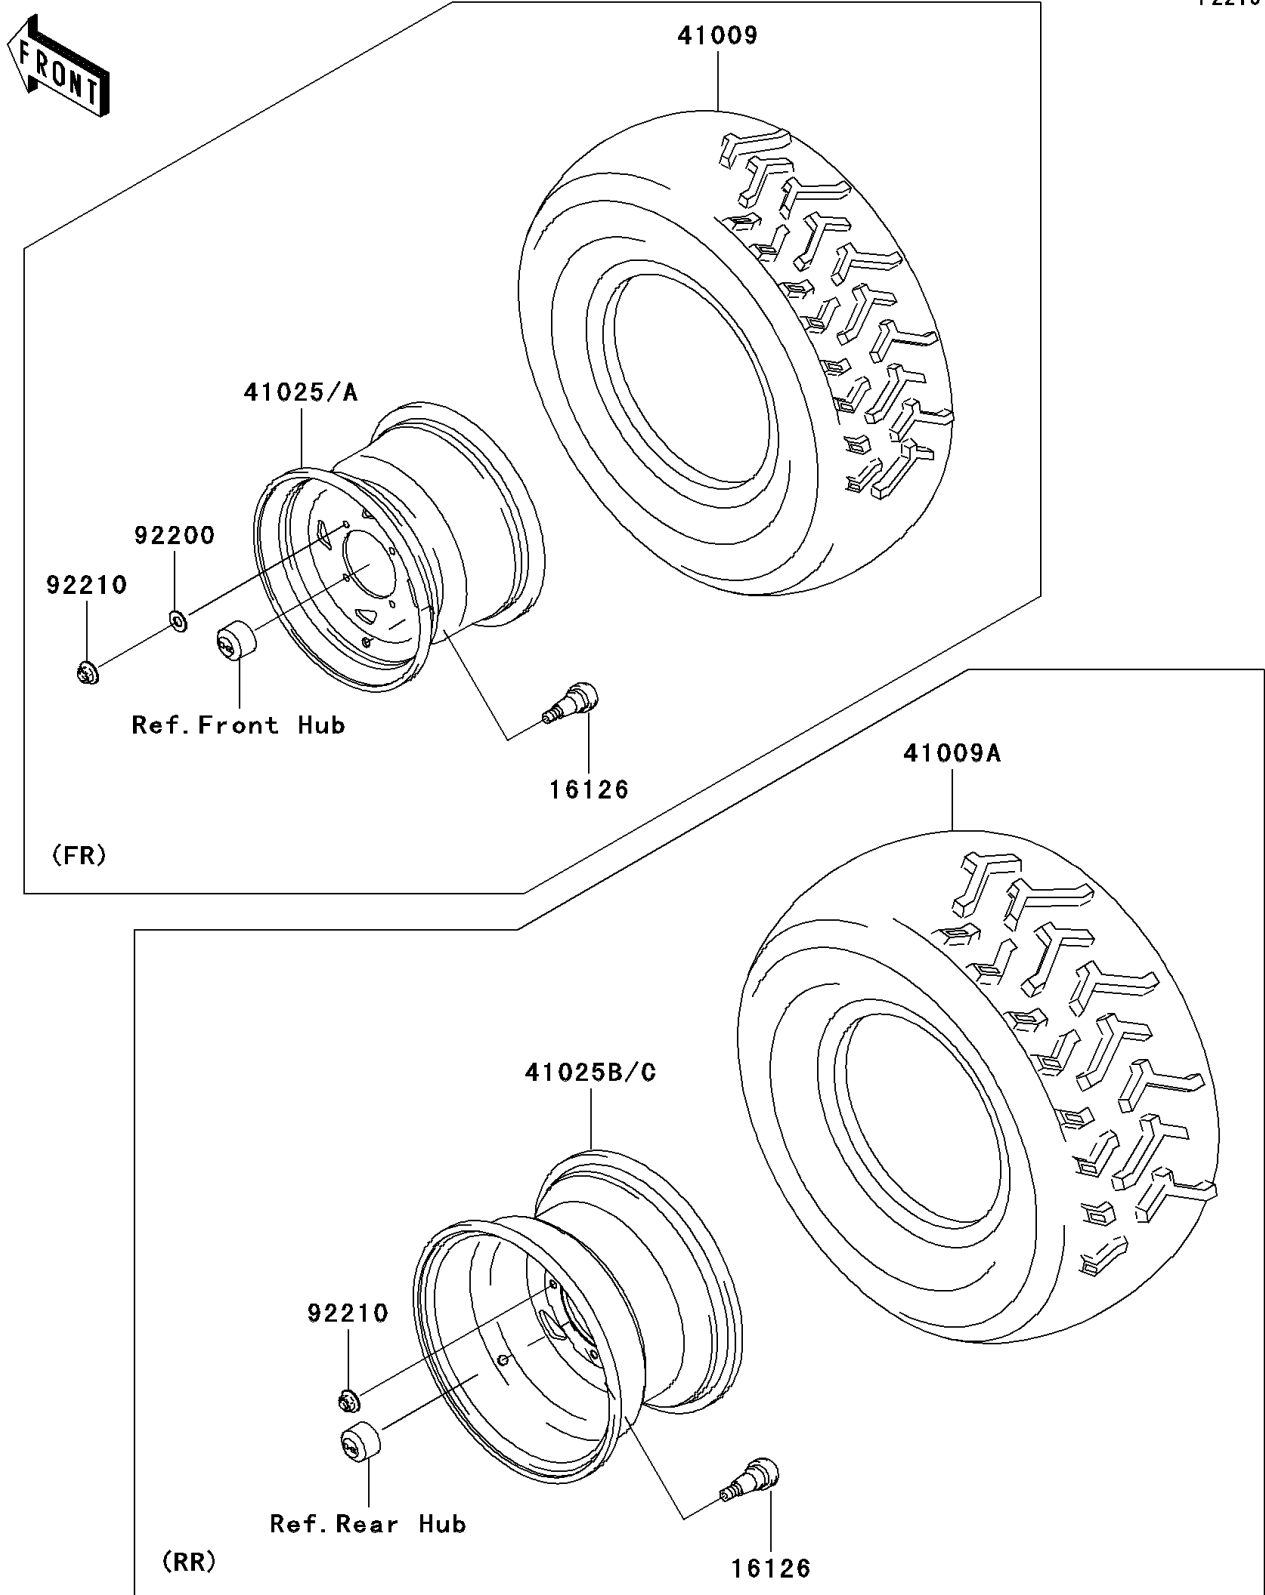

2009 Brute Force® 650 4x4 PARTS DIAGRAM

Wheels/Tires

F2210

2009 Brute Force® 650 4x4 PARTS LIST

Wheels/Tires

ITEM NAME	PART NUMBER	QUANTITY
VALVE (Ref # 16126)	16126-4001	4
TIRE,FR,AT25X8-12,KT121A(D) (Ref # 41009)	41009-0149	2
TIRE,RR,AT25X10-12,KT127A(D) (Ref # 41009A)	41009-0150	2
RIM,FR,12X6.0,F.S.BLACK (Ref # 41025A)	41025-1375-397	2
RIM,RR,12X7.5AT,F.S.BLACK (Ref # 41025C)	41025-1426-397	2
WASHER,10.5X25X1.6 (Ref # 92200)	92200-1595	8
NUT,FLANGED,10MM (Ref # 92210)	92210-1325	16