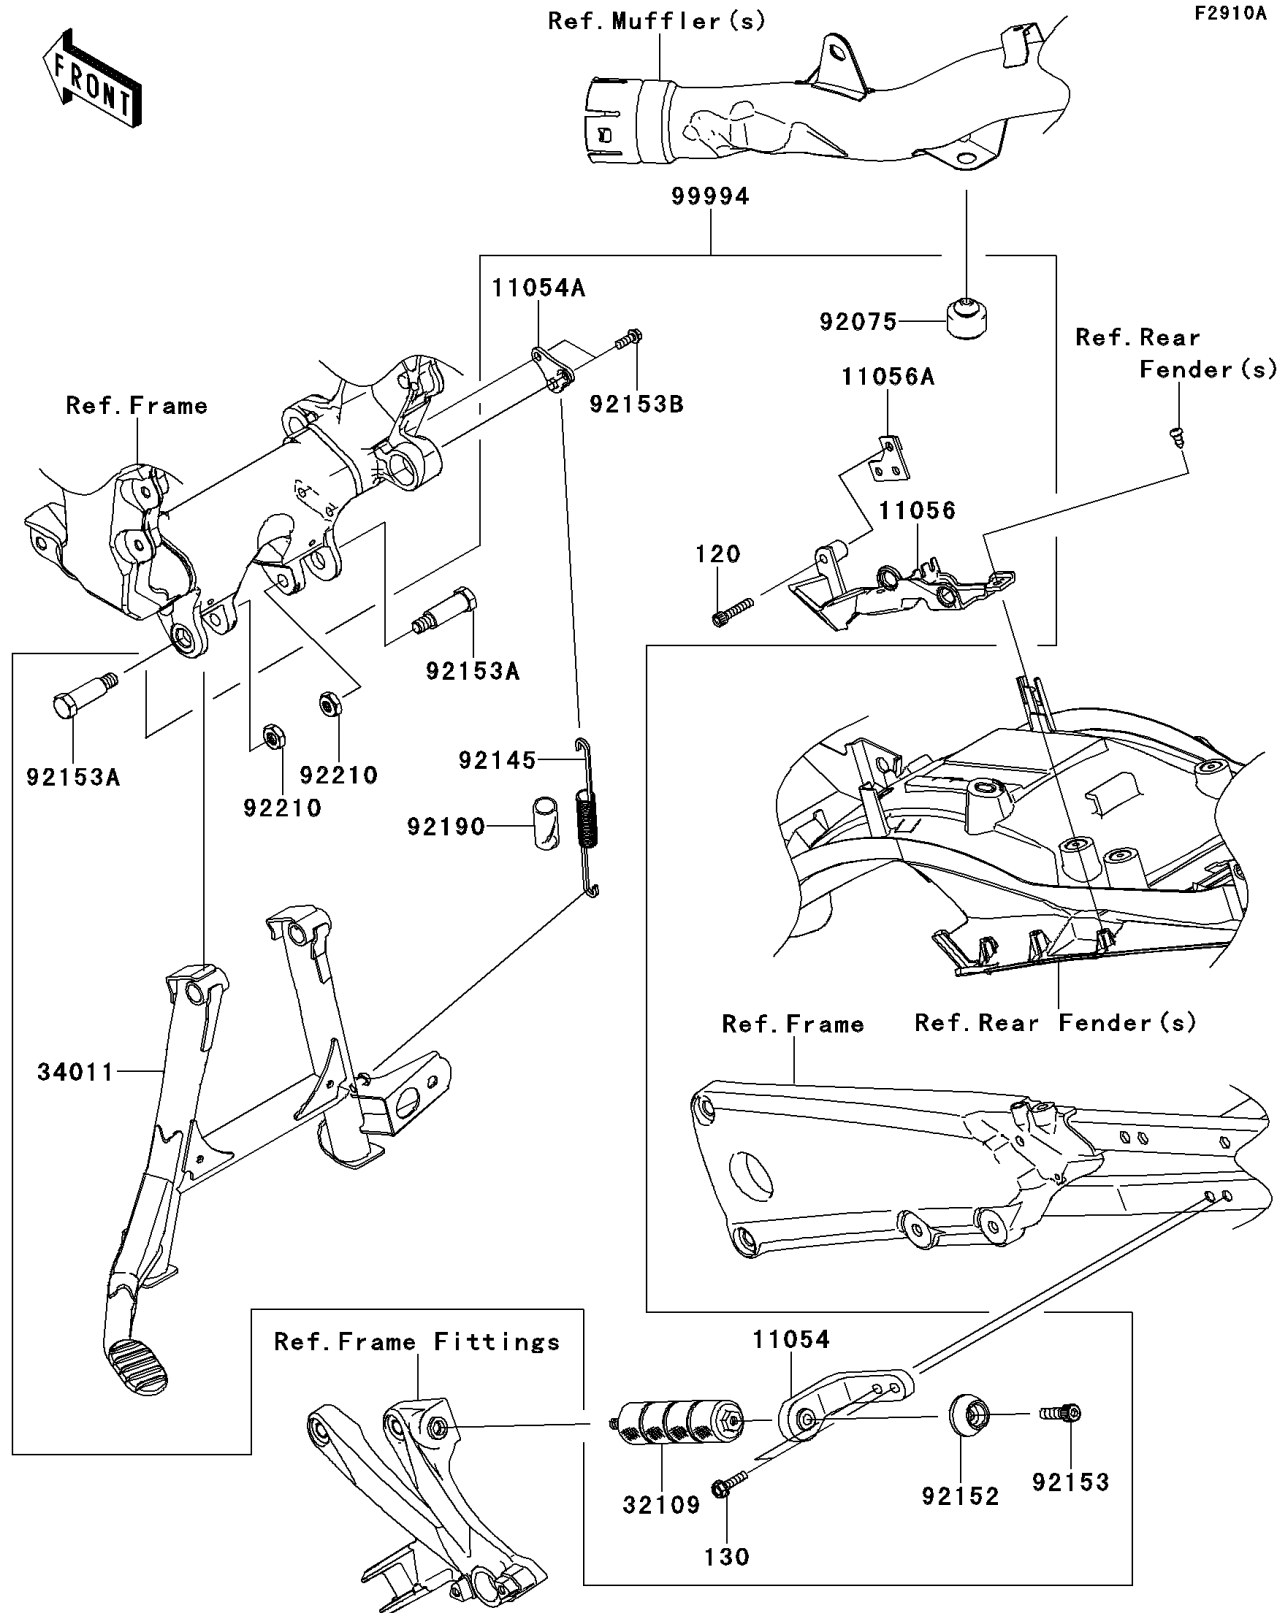

2013 NINJA® ZX™-14R PARTS DIAGRAM

Accessory(Centerstand)

2013 NINJA® ZX™-14R PARTS LIST

Accessory(Centerstand)

ITEM NAME	PART NUMBER	QUANTITY
BOLT-SOCKET,6X30 (Ref # 120)	120CA0630	1
BOLT-FLANGED,6X25 (Ref # 130)	130BA0625	1
BRACKET,CENTER STAND GRIP (Ref # 11054)	11054-0452	1
BRACKET,CENTER STAND SPRING (Ref # 11054A)	11054-0744	1
BRACKET (Ref # 11056)	11056-1819	1
BRACKET (Ref # 11056A)	11056-1820	1
GRIP-FRAME,CENTER STAND (Ref # 32109)	32109-0021	1
STAND-CENTER (Ref # 34011)	34011-0061	1
DAMPER (Ref # 92075)	92075-015	1
SPRING,CENTER STAND (Ref # 92145)	92145-0362	1
COLLAR (Ref # 92152)	92152-0668	1
BOLT,SOCKET,10X30 (Ref # 92153)	92153-1524	1
BOLT,CENTER STAND,10MM (Ref # 92153A)	92153-1593	1
BOLT,FLANGED,6X14 (Ref # 92153B)	92153-1594	1
TUBE,16.5X20.5X55 (Ref # 92190)	92190-1462	1
NUT,LOCK,10MM (Ref # 92210)	92210-0278	1
KIT,CENTERSTAND (Ref # 99994)	99994-0343	1