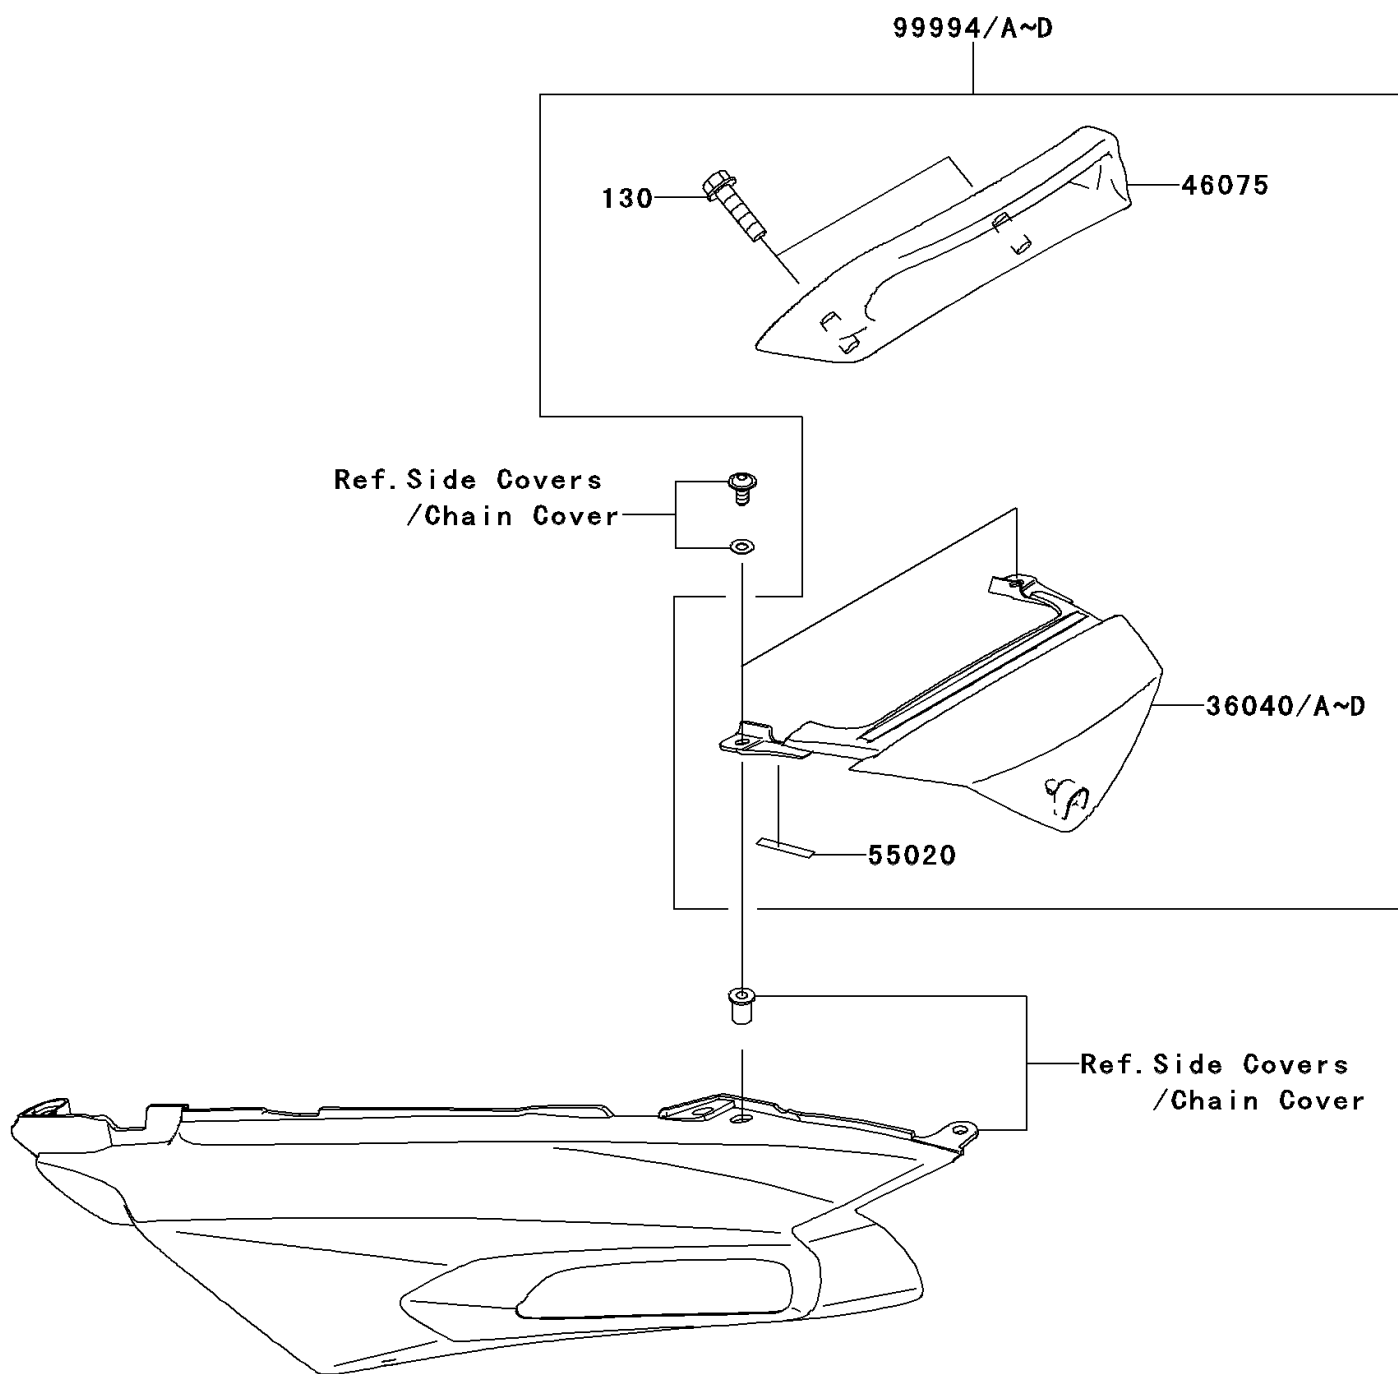

2013 NINJA® ZX™-14R PARTS DIAGRAM

Accessory(Tail Grip)

F2910

2013 NINJA® ZX™-14R PARTS LIST

Accessory(Tail Grip)

ITEM NAME	PART NUMBER	QUANTITY
BOLT-FLANGED,8X35 (Ref # 130)	130BA0835	1
COVER-TAIL,CNT,P.RED (Ref # 36040)	36040-0059-234	1
GRIP,TAIL,F.BLACK (Ref # 46075)	46075-1104-21	1
GUARD,TAIL COVER (Ref # 55020)	55020-0277	1
KIT,TAIL GRIP,P.RED (Ref # 99994)	99994-0341-234	1
COVER-TAIL,CNT,P.S.WHITE (Ref # 36040B)	36040-0059-25Y	1
KIT,TAIL GRIP,P.S.WHITE (Ref # 99994B)	99994-0341-25Y	1