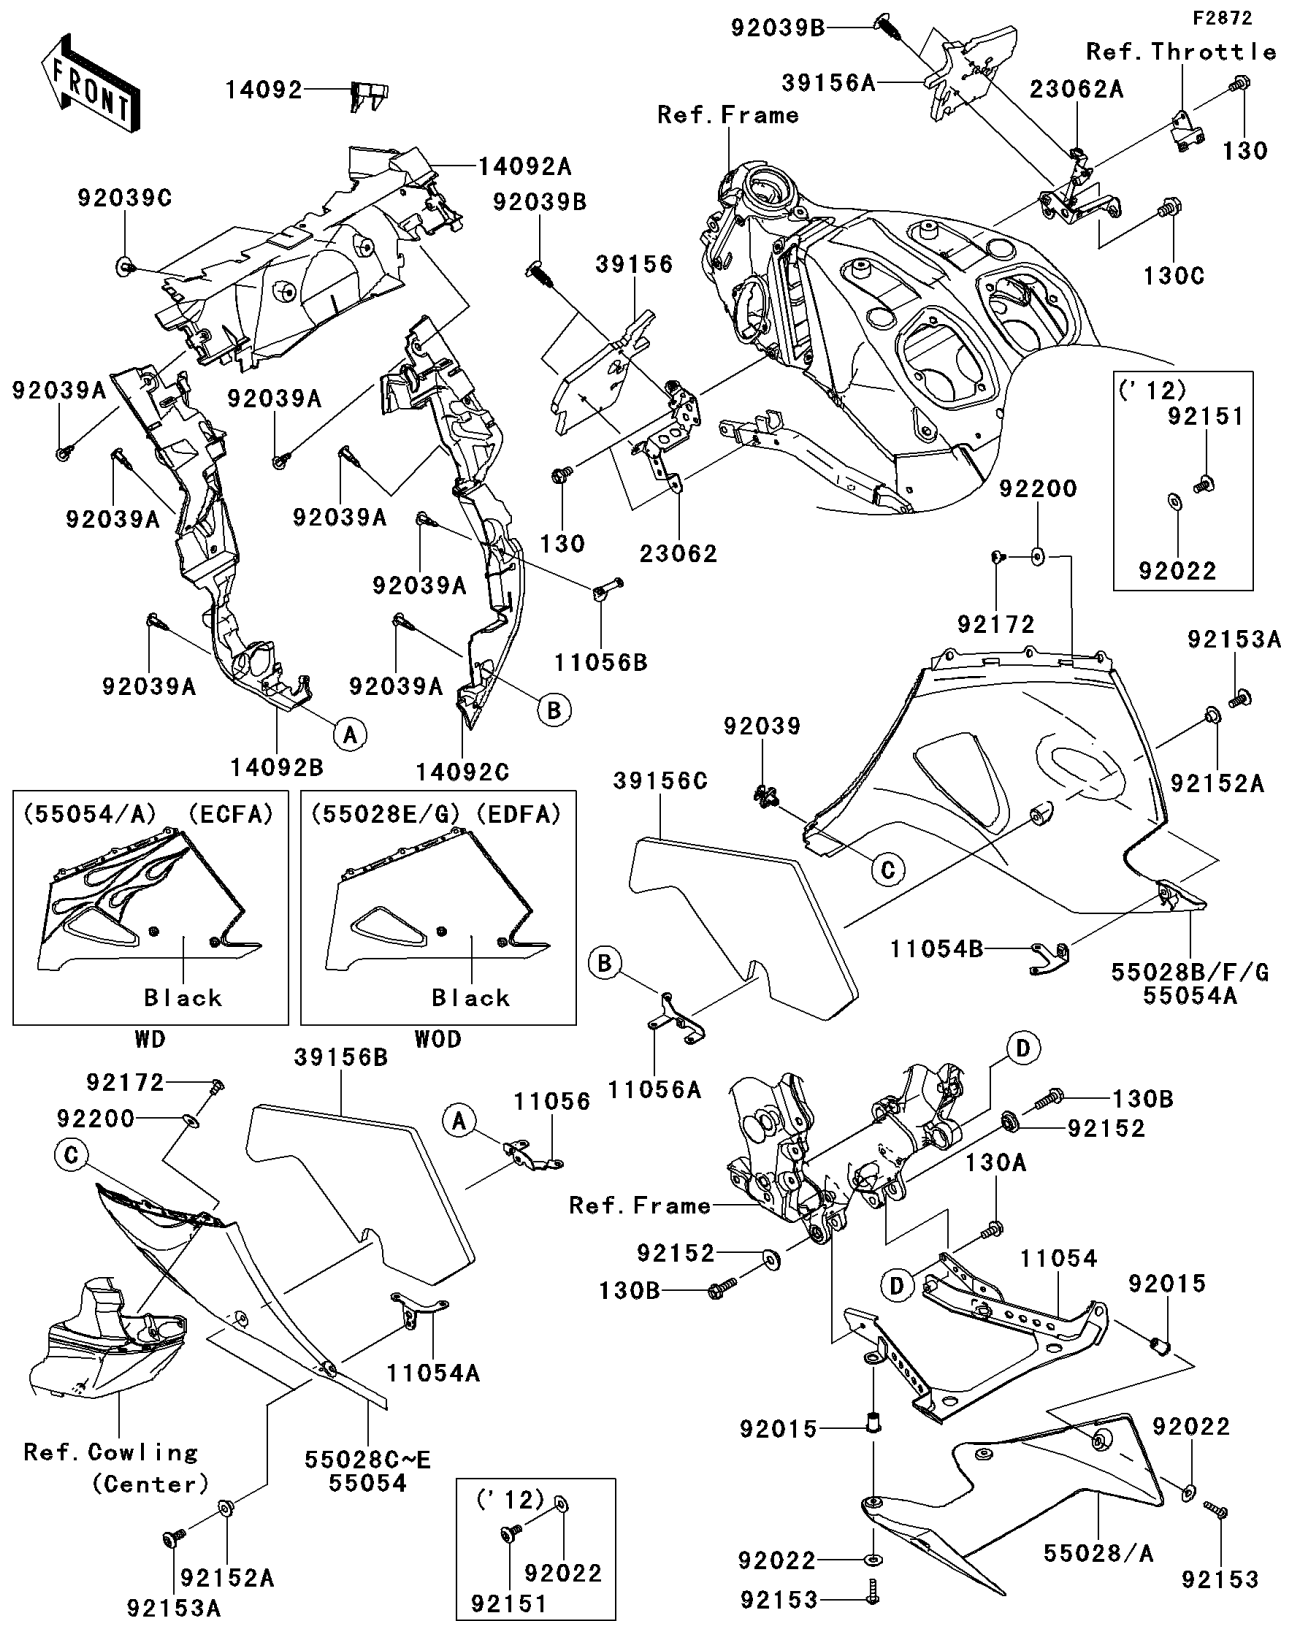

2013 NINJA® ZX™-14R PARTS DIAGRAM

Cowling Lower

2013 NINJA® ZX™-14R PARTS LIST

Cowling Lowers

ITEM NAME	PART NUMBER	QUANTITY
BRACKET,LWR COWLING (Ref # 11054)	11054-0042	1
BRACKET,LWR COWLING,RR,LH (Ref # 11054A)	11054-0562	1
BRACKET,LWR COWLING,RR,RH (Ref # 11054B)	11054-0563	1
BRACKET,LWR COWLING,FR,LH (Ref # 11056)	11056-1097	1
BRACKET,LWR COWLING,FR,RH (Ref # 11056A)	11056-1098	1
BRACKET,HEAT GUARD,RH (Ref # 11056B)	11056-1370	1
COVER,RADIATOR CAP (Ref # 14092)	14092-0136	1
COVER,HEAT GUARD,FR (Ref # 14092A)	14092-0830	1
COVER,HEAT GUARD,LH (Ref # 14092B)	14092-0994	1
COVER,HEAT GUARD,RH (Ref # 14092C)	14092-0995	1
BRACKET-COMP,LH (Ref # 23062)	23062-0716	1
BRACKET-COMP,RH (Ref # 23062A)	23062-0717	1
PAD,TANK SIDE,LH (Ref # 39156)	39156-0739	1
PAD,TANK SIDE,RH (Ref # 39156A)	39156-0779	1
PAD,LWR COWLING,LH (Ref # 39156B)	39156-0788	1
PAD,LWR COWLING,RH (Ref # 39156C)	39156-0789	1
COWLING,LWR,RR,F.S.BLACK (Ref # 55028)	55028-0063-18T	1
COWLING,LWR,LH,F.S.BLACK (Ref # 55028D)	55028-0473-18T	1
COWLING,LWR,RH,F.S.BLACK (Ref # 55028F)	55028-0474-18T	1
NUT (Ref # 92015)	92015-1700	1
WASHER,6.5X16X1 (Ref # 92022)	92022-1143	1
RIVET,HOLE 8MM (Ref # 92039)	92039-0014	1
RIVET (Ref # 92039A)	92039-0051	1
RIVET (Ref # 92039B)	92039-0090	1
RIVET (Ref # 92039C)	92039-1289	1
COLLAR (Ref # 92152)	92152-0378	1
COLLAR (Ref # 92152A)	92152-0620	1
BOLT,SOCKET,6X23 (Ref # 92153)	92153-1267	1
BOLT,SOCKET,6X16 (Ref # 92153A)	92153-1526	1

2013 NINJA® ZX™-14R PARTS LIST

Cowling Lowers

ITEM NAME	PART NUMBER	QUANTITY
SCREW,TAPPING,5X10 (Ref # 92172)	92172-0262	1
BOLT-FLANGED,6X12 (Ref # 130)	130BA0612	1
BOLT-FLANGED,6X14 (Ref # 130A)	130BA0614	1
BOLT-FLANGED,6X22 (Ref # 130B)	130BA0622	1
BOLT-FLANGED,8X12 (Ref # 130C)	130BA0812	1
WASHER (Ref # 92200)	92200-0288	1