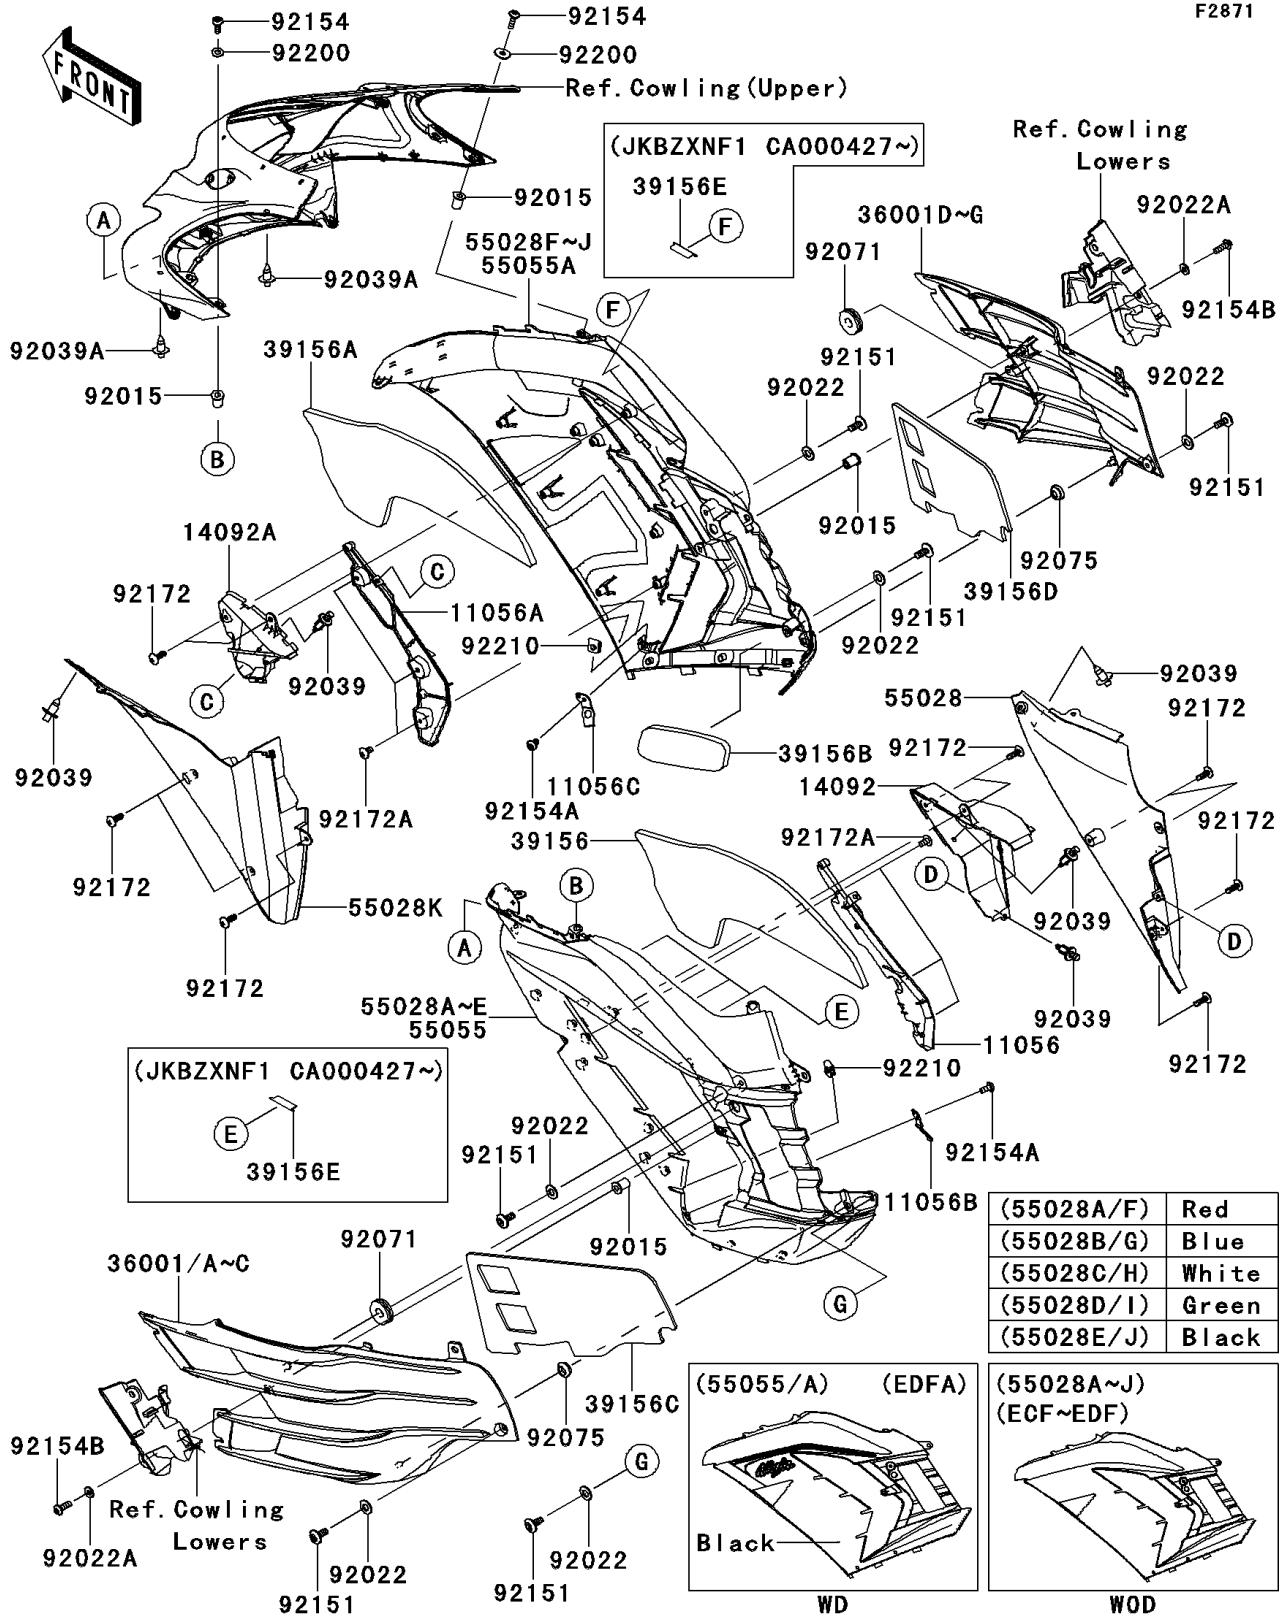

## 2013 NINJA® ZX™-14R PARTS DIAGRAM

Cowling(Center)

F2871

## 2013 NINJA® ZX™-14R PARTS LIST

Cowling(Center)

ITEM NAME	PART NUMBER	QUANTITY
BRACKET,SIDE COWLING,LH (Ref # 11056)	11056-1343	1
BRACKET,SIDE COWLING,RH (Ref # 11056A)	11056-1344	1
BRACKET,LWR COWLING,LH (Ref # 11056B)	11056-1366	1
BRACKET,LWR COWLING,RH (Ref # 11056C)	11056-1367	1
COVER,SIDE COWLING,LH (Ref # 14092)	14092-0861	1
COVER,SIDE COWLING,RH (Ref # 14092A)	14092-0986	1
COVER-SIDE,LH,F.S.BLACK (Ref # 36001)	36001-0568-18T	1
COVER-SIDE,RH,F.S.BLACK (Ref # 36001D)	36001-0569-18T	1
PAD,SIDE COWLING,LH (Ref # 39156)	39156-0783	1
PAD,SIDE COWLING,RH (Ref # 39156A)	39156-0784	1
PAD,SIDE COWLING,RH,LWR (Ref # 39156B)	39156-0785	1
PAD,SIDE COVER,LH (Ref # 39156C)	39156-0877	1
PAD,SIDE COVER,RH (Ref # 39156D)	39156-0878	1
PAD (Ref # 39156E)	39156-0911	1
COWLING,FR,LH (Ref # 55028)	55028-0383	1
COWLING,SIDE,LH,P.RED (Ref # 55028A)	55028-0439-234	1
COWLING,SIDE,RH,P.RED (Ref # 55028F)	55028-0440-234	1
COWLING,FR,RH (Ref # 55028K)	55028-0457	1
NUT,WELL,5MM (Ref # 92015)	92015-1757	1
WASHER,6.5X16X1 (Ref # 92022)	92022-1143	1
WASHER,NYLON,5.3X11.5X1.5 (Ref # 92022A)	92022-1521	1
RIVET (Ref # 92039)	92039-0051	1
RIVET (Ref # 92039A)	92039-0060	1
GROMMET (Ref # 92071)	92071-056	1
DAMPER (Ref # 92075)	92075-1011	1
BOLT,SOCKET,6X14 (Ref # 92151)	92151-1654	1
BOLT,SOCKET,5X16 (Ref # 92154)	92154-0209	1
BOLT,SOCKET,5X10 (Ref # 92154A)	92154-0211	1
BOLT,SOCKET,5X20 (Ref # 92154B)	92154-0829	1

## 2013 NINJA® ZX™-14R PARTS LIST

Cowling(Center)

ITEM NAME	PART NUMBER	QUANTITY
SCREW,TAPPING,5X16 (Ref # 92172)	92172-0238	1
SCREW,TAPPING,5X10 (Ref # 92172A)	92172-0262	1
WASHER,NYLON,5.3X11.5X0.5 (Ref # 92200)	92200-0006	1
NUT (Ref # 92210)	92210-0571	1
COWLING,SIDE,LH,P.S.WHITE (Ref # 55028C)	55028-0439-25Y	1
COWLING,SIDE,RH,P.S.WHITE (Ref # 55028H)	55028-0440-25Y	1