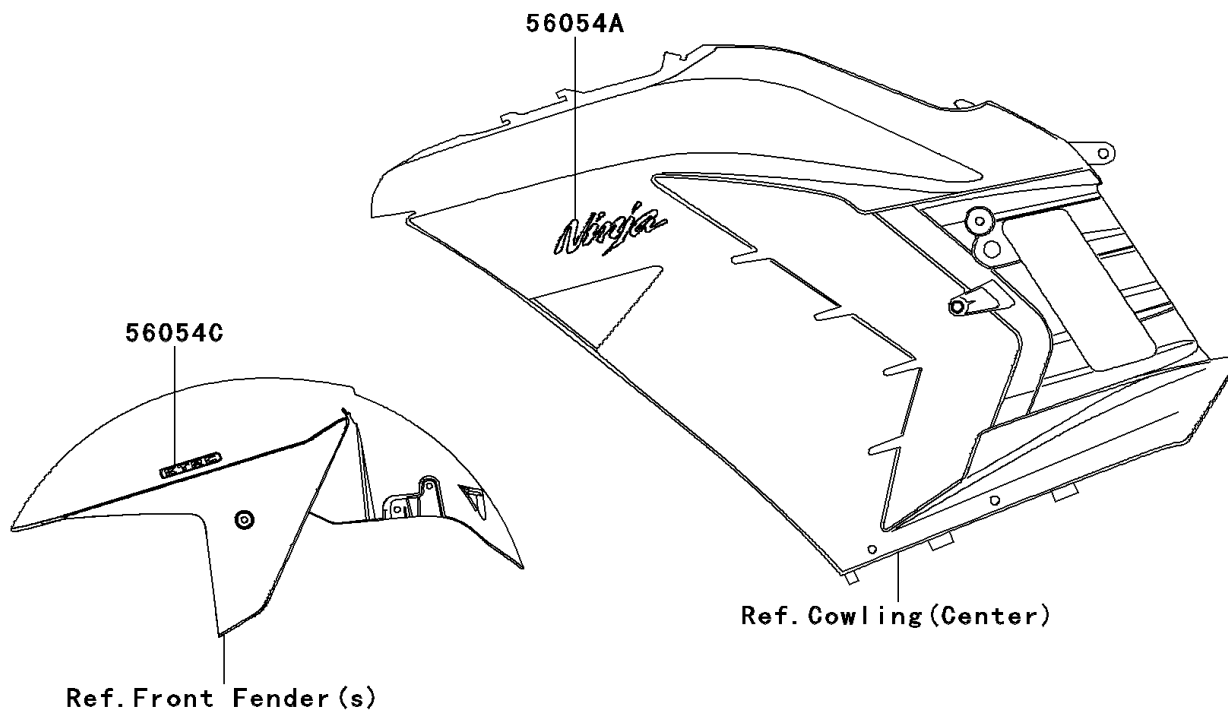

2013 NINJA® ZX™-14R PARTS DIAGRAM

Decals(White)(EDF)(CA,US)

F2861C

2013 NINJA® ZX™-14R PARTS LIST

Decals(White)(EDF)(CA,US)

ITEM NAME	PART NUMBER	QUANTITY
MARK,K.KAWASAKI (Ref # 56052)	56052-1202	1
MARK,FUEL TANK,KAWASAKI (Ref # 56054)	56054-0948	1
MARK,SIDE COWLING,NINJA (Ref # 56054A)	56054-0949	1
MARK,TAIL COVER,ZX-14R (Ref # 56054B)	56054-0950	1
MARK,FR FENDER,KTRC (Ref # 56054C)	56054-1119	1