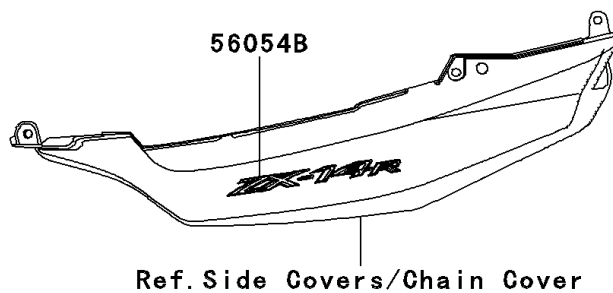

2013 NINJA® ZX™-14R PARTS DIAGRAM

Decals(White)(EDF)(CA,US)

F2861C

2013 NINJA® ZX™-14R PARTS LIST

Decals(White)(EDF)(CA,US)

ITEM NAME	PART NUMBER	QUANTITY
MARK,K.KAWASAKI (Ref # 56052)	56052-1202	1
MARK,FUEL TANK,KAWASAKI (Ref # 56054)	56054-0948	1
MARK,SIDE COWLING,NINJA (Ref # 56054A)	56054-0949	1
MARK,TAIL COVER,ZX-14R (Ref # 56054B)	56054-0950	1
MARK,FR FENDER,KTRC (Ref # 56054C)	56054-1119	1