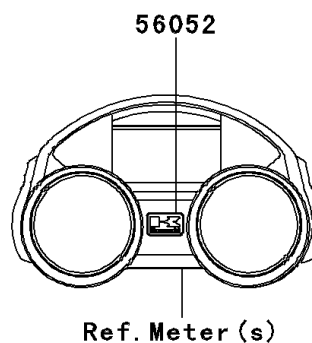

## 2013 NINJA® ZX™-14R PARTS DIAGRAM

Decals(Red)(EDF)

F2861B

## 2013 NINJA® ZX™-14R PARTS LIST

Decals(Red)(EDF)

ITEM NAME	PART NUMBER	QUANTITY
MARK,K.KAWASAKI (Ref # 56052)	56052-1202	1
MARK,FUEL TANK,KAWASAKI (Ref # 56054)	56054-0948	1
MARK,SIDE COWLING,NINJA (Ref # 56054A)	56054-0949	1
MARK,TAIL COVER,ZX-14R (Ref # 56054B)	56054-0950	1
MARK,FR FENDER,KTRC (Ref # 56054C)	56054-0995	1