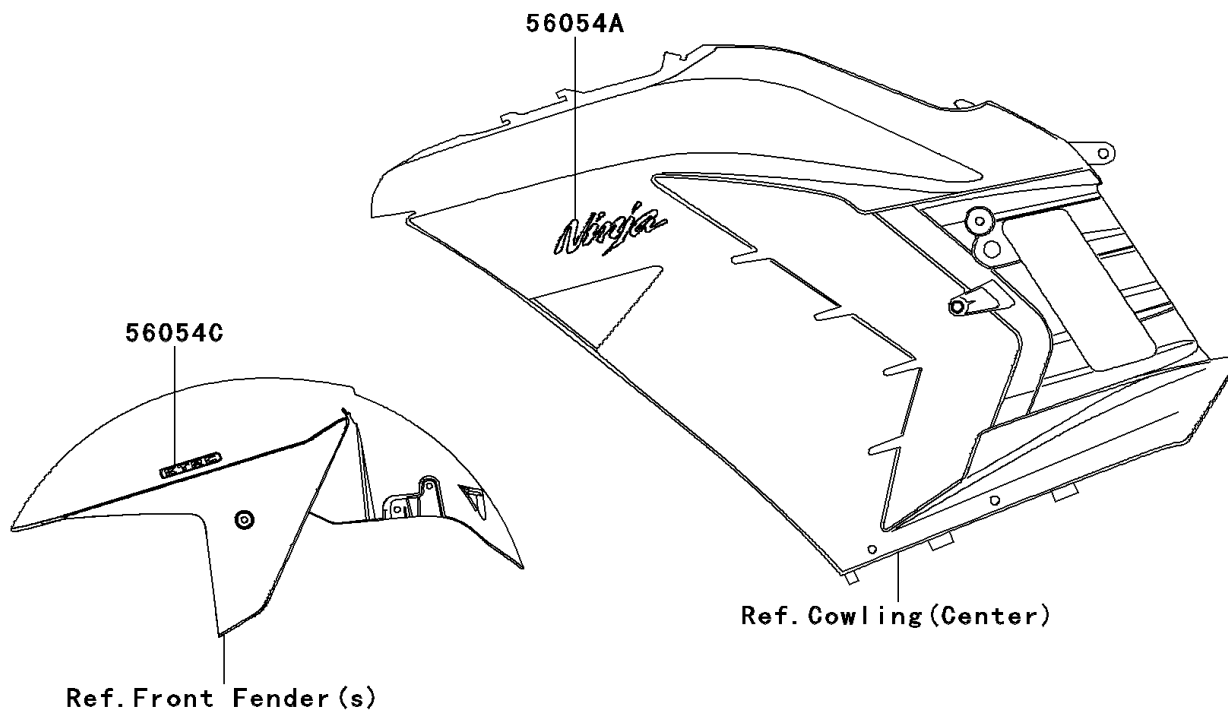

## 2013 NINJA® ZX™-14R PARTS DIAGRAM

Decals(Red)(EDF)

F2861B

## 2013 NINJA® ZX™-14R PARTS LIST

Decals(Red)(EDF)

ITEM NAME	PART NUMBER	QUANTITY
MARK,K.KAWASAKI (Ref # 56052)	56052-1202	1
MARK,FUEL TANK,KAWASAKI (Ref # 56054)	56054-0948	1
MARK,SIDE COWLING,NINJA (Ref # 56054A)	56054-0949	1
MARK,TAIL COVER,ZX-14R (Ref # 56054B)	56054-0950	1
MARK,FR FENDER,KTRC (Ref # 56054C)	56054-0995	1