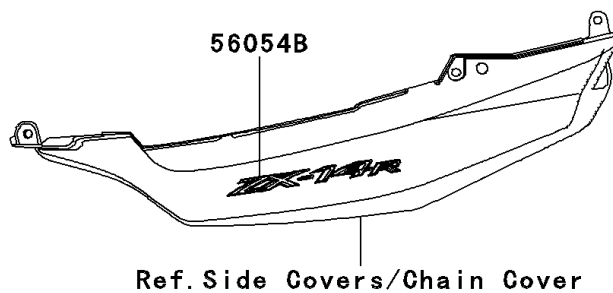

## 2013 NINJA® ZX™-14R PARTS DIAGRAM

Decals(Red)(EDF)

F2861B

## 2013 NINJA® ZX™-14R PARTS LIST

Decals(Red)(EDF)

ITEM NAME	PART NUMBER	QUANTITY
MARK,K.KAWASAKI (Ref # 56052)	56052-1202	1
MARK,FUEL TANK,KAWASAKI (Ref # 56054)	56054-0948	1
MARK,SIDE COWLING,NINJA (Ref # 56054A)	56054-0949	1
MARK,TAIL COVER,ZX-14R (Ref # 56054B)	56054-0950	1
MARK,FR FENDER,KTRC (Ref # 56054C)	56054-0995	1