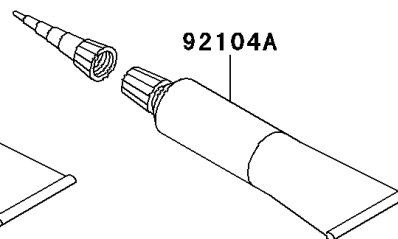

## 2013 NINJA® ZX™-14R PARTS DIAGRAM

Owner's Tools

F2810

56007

## 2013 NINJA® ZX™-14R PARTS LIST

Owner's Tools

ITEM NAME	PART NUMBER	QUANTITY
TOOL-KIT (Ref # 56007)	56007-0117	1
BAG,TOOL (Ref # 56008)	56008-006	1
GASKET-LIQUID,TB1211F,CLEAR (Ref # 92104)	92104-0004	1
GASKET-LIQUID,TB1216B,BLACK (Ref # 92104A)	92104-1064	1
GRIP-SCREW DRIVER (Ref # 92106)	92106-1001	1
TOOL-DRIVER,#2PHILLIPS&SLOT (Ref # 92107)	92107-1051	1
TOOL-WRENCH,OPEN END,12X14 (Ref # 92110)	92110-0019	1
TOOL-WRENCH,ALLEN,5MM (Ref # 92110A)	92110-1015	1
TOOL-WRENCH,BOX,8MM (Ref # 92110B)	92110-1139	1
TOOL-WRENCH,OPEN END,10X12 (Ref # 92110C)	92110-1152	1
TOOL-WRENCH,BOX END,32MM (Ref # 92110D)	92110-1161	1
TOOL-WRENCH,ALLEN,4MM (Ref # 92110E)	92110-3703	1
TOOL-BAR,BOX END WRENCH (Ref # 92111)	92111-1051	1
TOOL-PLIERS (Ref # 92112)	92112-003	1