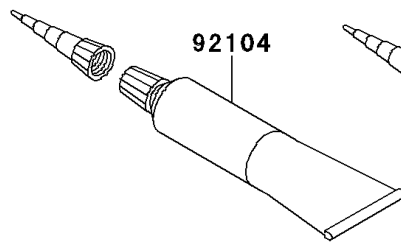

## 2013 NINJA® ZX™-14R PARTS DIAGRAM

Owner's Tools

F2810

56007

## 2013 NINJA® ZX™-14R PARTS LIST

Owner's Tools

ITEM NAME	PART NUMBER	QUANTITY
TOOL-KIT (Ref # 56007)	56007-0117	1
BAG,TOOL (Ref # 56008)	56008-006	1
GASKET-LIQUID,TB1211F,CLEAR (Ref # 92104)	92104-0004	1
GASKET-LIQUID,TB1216B,BLACK (Ref # 92104A)	92104-1064	1
GRIP-SCREW DRIVER (Ref # 92106)	92106-1001	1
TOOL-DRIVER,#2PHILLIPS&SLOT (Ref # 92107)	92107-1051	1
TOOL-WRENCH,OPEN END,12X14 (Ref # 92110)	92110-0019	1
TOOL-WRENCH,ALLEN,5MM (Ref # 92110A)	92110-1015	1
TOOL-WRENCH,BOX,8MM (Ref # 92110B)	92110-1139	1
TOOL-WRENCH,OPEN END,10X12 (Ref # 92110C)	92110-1152	1
TOOL-WRENCH,BOX END,32MM (Ref # 92110D)	92110-1161	1
TOOL-WRENCH,ALLEN,4MM (Ref # 92110E)	92110-3703	1
TOOL-BAR,BOX END WRENCH (Ref # 92111)	92111-1051	1
TOOL-PLIERS (Ref # 92112)	92112-003	1