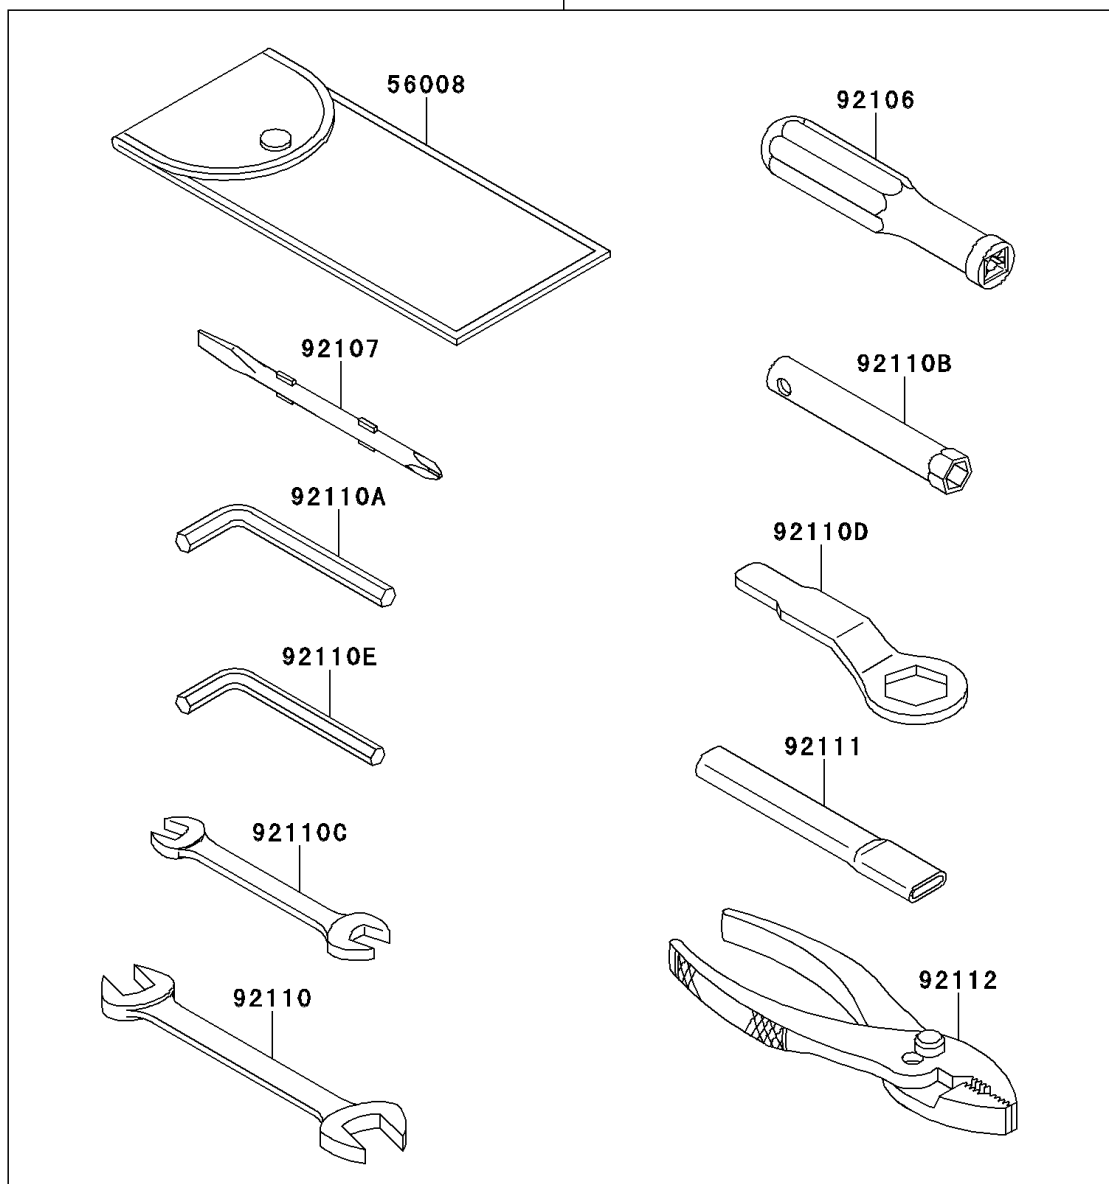

## 2013 NINJA® ZX™-14R PARTS DIAGRAM

Owner's Tools

F2810

56007

## 2013 NINJA® ZX™-14R PARTS LIST

Owner's Tools

ITEM NAME	PART NUMBER	QUANTITY
TOOL-KIT (Ref # 56007)	56007-0117	1
BAG,TOOL (Ref # 56008)	56008-006	1
GASKET-LIQUID,TB1211F,CLEAR (Ref # 92104)	92104-0004	1
GASKET-LIQUID,TB1216B,BLACK (Ref # 92104A)	92104-1064	1
GRIP-SCREW DRIVER (Ref # 92106)	92106-1001	1
TOOL-DRIVER,#2PHILLIPS&SLOT (Ref # 92107)	92107-1051	1
TOOL-WRENCH,OPEN END,12X14 (Ref # 92110)	92110-0019	1
TOOL-WRENCH,ALLEN,5MM (Ref # 92110A)	92110-1015	1
TOOL-WRENCH,BOX,8MM (Ref # 92110B)	92110-1139	1
TOOL-WRENCH,OPEN END,10X12 (Ref # 92110C)	92110-1152	1
TOOL-WRENCH,BOX END,32MM (Ref # 92110D)	92110-1161	1
TOOL-WRENCH,ALLEN,4MM (Ref # 92110E)	92110-3703	1
TOOL-BAR,BOX END WRENCH (Ref # 92111)	92111-1051	1
TOOL-PLIERS (Ref # 92112)	92112-003	1