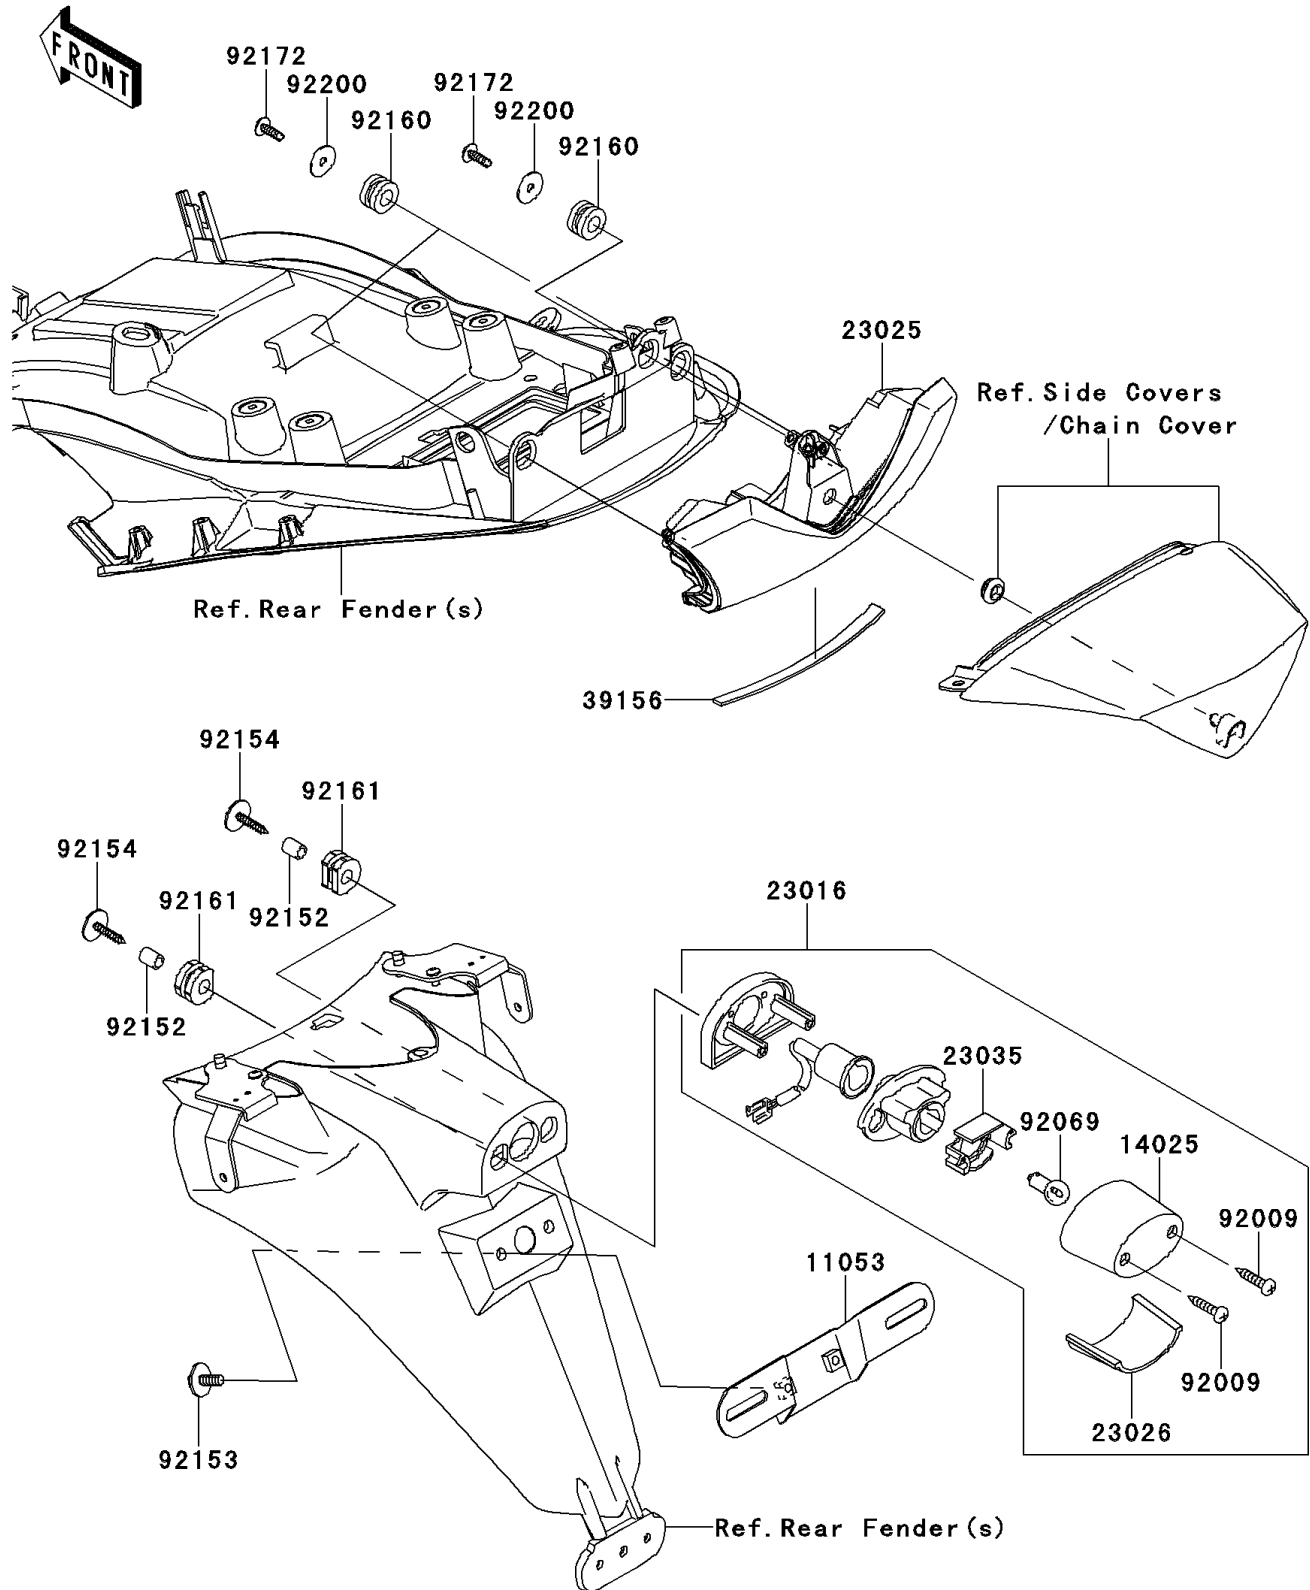

2013 NINJA® ZX™-14R PARTS DIAGRAM

Taillight(s)

F2720

2013 NINJA® ZX™-14R PARTS LIST

Taillight(s)

ITEM NAME	PART NUMBER	QUANTITY
BRACKET,LICENSE (Ref # 11053)	11053-0400	1
COVER,LICENSE LAMP (Ref # 14025)	14025-1725	1
LAMP-ASSY,LICENSE (Ref # 23016)	23016-1200	1
LAMP-TAIL (Ref # 23025)	23025-0021	1
LENS,LICENSE LAMP (Ref # 23026)	23026-1064	1
REFLECTOR-LAMP,LICENSE (Ref # 23035)	23035-1066	1
PAD (Ref # 39156)	39156-0869	1
SCREW,TAPPING,4X20 (Ref # 92009)	92009-1378	1
BULB,12V 5W (Ref # 92069)	92069-1055	1
COLLAR,6X9X11.5 (Ref # 92152)	92152-0372	1
BOLT,6X16 (Ref # 92153)	92153-1423	1
BOLT,TAPPING,WASHER,5X25 (Ref # 92154)	92154-0261	1
DAMPER (Ref # 92160)	92160-1167	1
DAMPER (Ref # 92161)	92161-0776	1
SCREW,TAPPING,5X16 (Ref # 92172)	92172-0238	1
WASHER,5.5X20X1.2 (Ref # 92200)	92200-0284	1