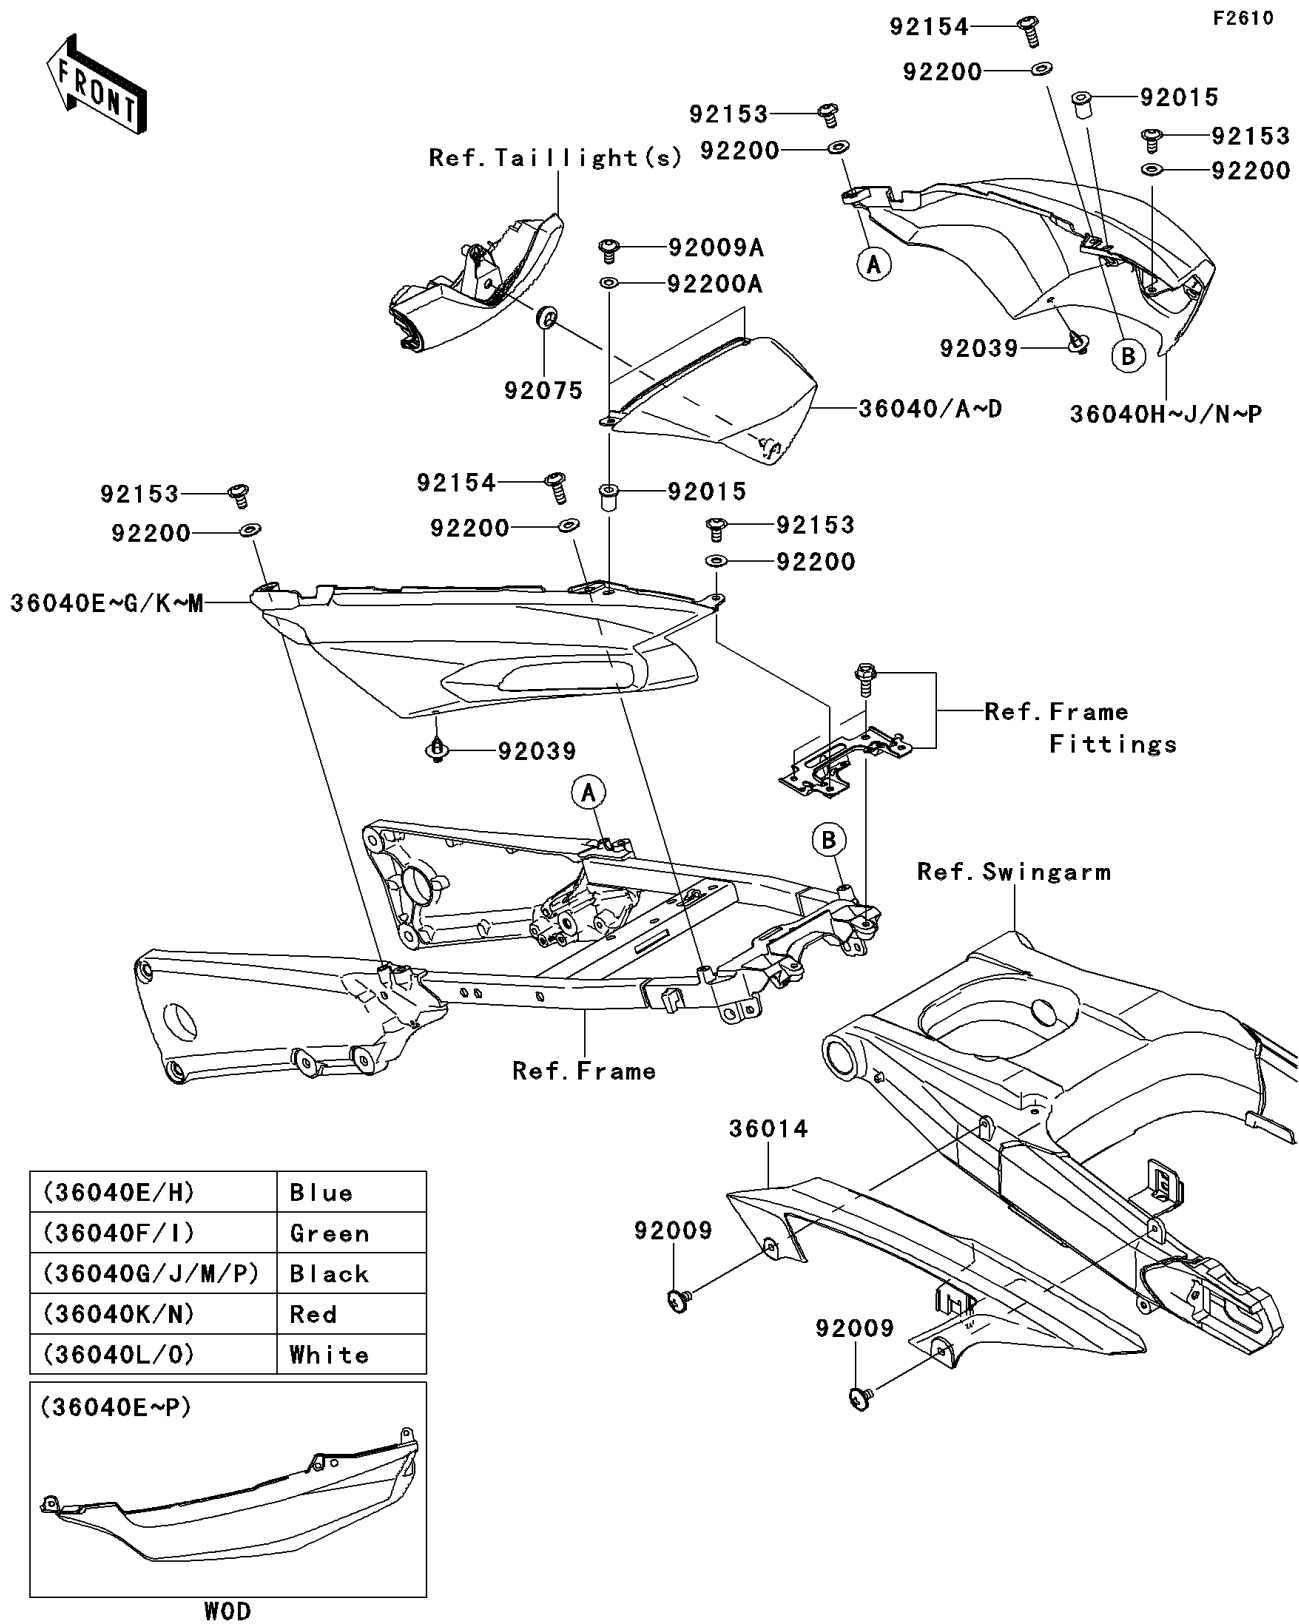

2013 NINJA® ZX™-14R PARTS DIAGRAM

Side Covers/Chain Cover

2013 NINJA® ZX™-14R PARTS LIST

Side Covers/Chain Cover

ITEM NAME	PART NUMBER	QUANTITY
CASE-CHAIN (Ref # 36014)	36014-0030	1
COVER-TAIL,CNT,P.RED (Ref # 36040)	36040-0058-234	1
COVER-TAIL,LH,P.RED (Ref # 36040K)	36040-0136-234	1
COVER-TAIL,RH,P.RED (Ref # 36040N)	36040-0137-234	1
SCREW,6X10 (Ref # 92009)	92009-1661	1
SCREW,5X16 (Ref # 92009A)	92009-1909	1
NUT,WELL,5MM (Ref # 92015)	92015-1757	1
RIVET (Ref # 92039)	92039-0015	1
DAMPER (Ref # 92075)	92075-1011	1
BOLT,SOCKET,6X12 (Ref # 92153)	92153-1617	1
BOLT,SOCKET,6X18 (Ref # 92154)	92154-0139	1
WASHER,6.5X14X1 (Ref # 92200)	92200-1388	1
WASHER,NYLON,5.3X11.5X0.5 (Ref # 92200A)	92200-1480	1
COVER-TAIL,CNT,P.S.WHITE (Ref # 36040B)	36040-0058-25Y	1
COVER-TAIL,LH,P.S.WHITE (Ref # 36040L)	36040-0136-25Y	1
COVER-TAIL,RH,P.S.WHITE (Ref # 36040O)	36040-0137-25Y	1