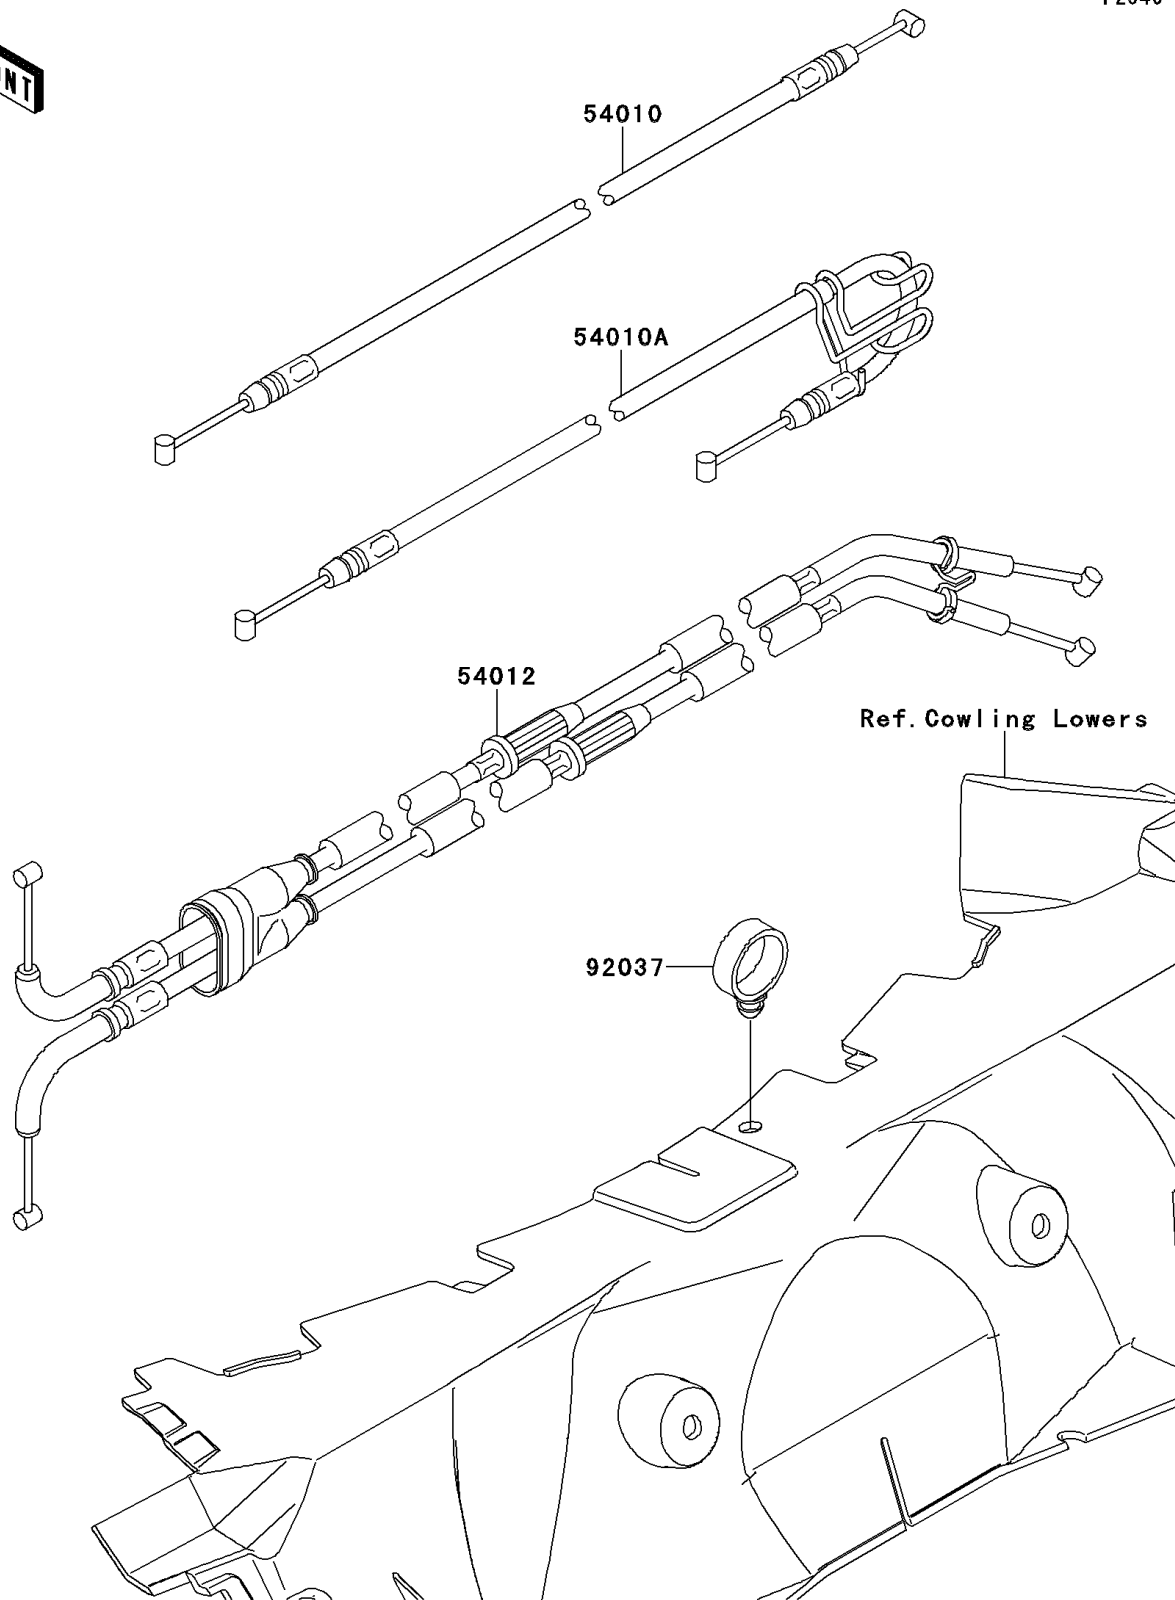

2013 NINJA® ZX™-14R PARTS DIAGRAM

Cables

F2540

2013 NINJA® ZX™-14R PARTS LIST

Cables

ITEM NAME	PART NUMBER	QUANTITY
CABLE,SEAT LOCK,FR (Ref # 54010)	54010-0585	1
CABLE,SEAT LOCK,FR (Ref # 54010A)	54010-0589	1
CABLE-THROTTLE (Ref # 54012)	54012-0187	1
CLAMP,HOSE (Ref # 92037)	92037-1827	1