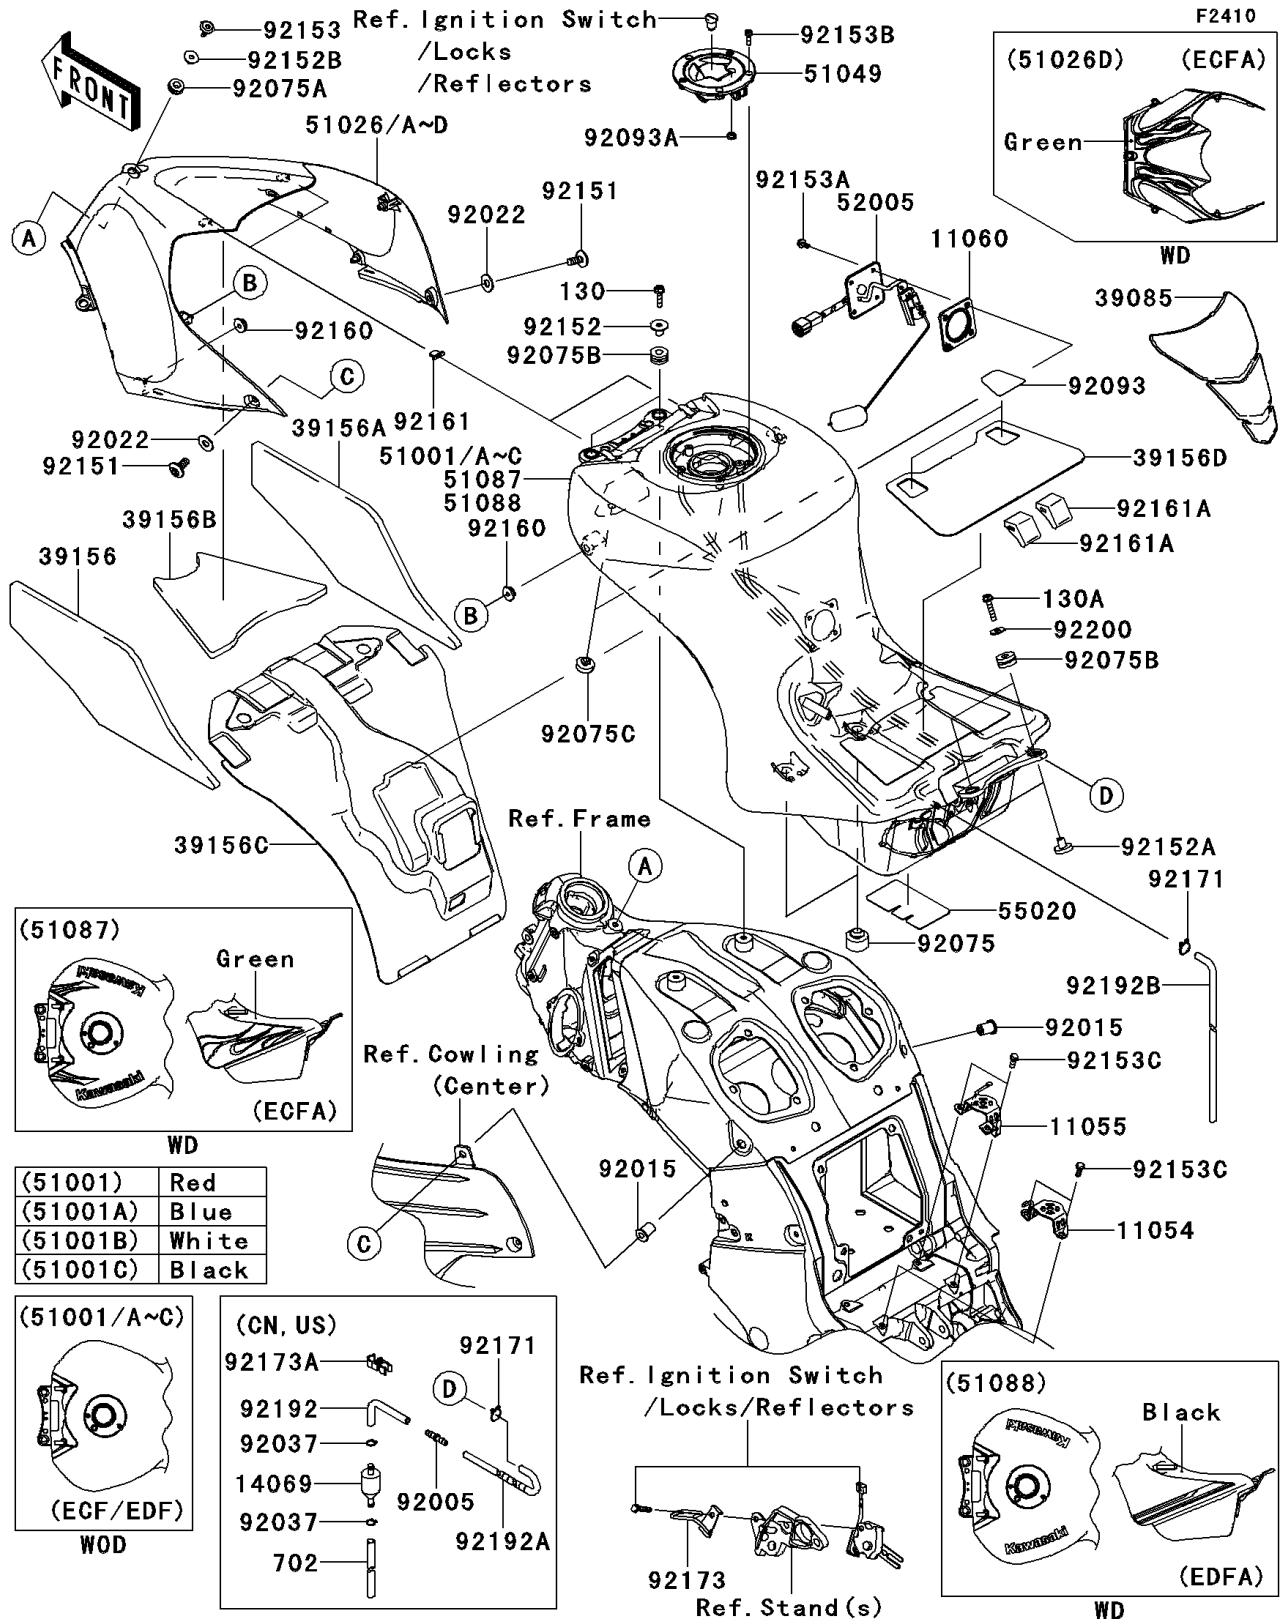

2013 NINJA® ZX™-14R PARTS DIAGRAM

Fuel Tank

2013 NINJA® ZX™-14R PARTS LIST

Fuel Tank

ITEM NAME	PART NUMBER	QUANTITY
BRACKET,FUEL TANK,CNT,LH (Ref # 11054)	11054-0681	1
BRACKET,FUEL TANK,CNT,RH (Ref # 11055)	11055-0063	1
GASKET,FUEL GAUGE (Ref # 11060)	11060-1952	1
PAD-TANK (Ref # 39085)	39085-0054	1
PAD,TANK COVER,LH (Ref # 39156)	39156-0780	1
PAD,TANK COVER,RH (Ref # 39156A)	39156-0781	1
PAD,TANK COVER,CNT (Ref # 39156B)	39156-0782	1
PAD (Ref # 39156C)	39156-0794	1
PAD,FUEL TANK (Ref # 39156D)	39156-0863	1
TANK-COMP-FUEL,P.RED (Ref # 51001)	51001-0752-234	1
COVER TANK,FUEL,P.RED (Ref # 51026)	51026-0007-234	1
CAP-TANK,FUEL (Ref # 51049)	51049-0715	1
GAUGE,FUEL (Ref # 52005)	52005-0093	1
GUARD,FUEL TANK (Ref # 55020)	55020-0551	1
NUT,RUBBER,6MM (Ref # 92015)	92015-1692	1
WASHER,6.5X16X1 (Ref # 92022)	92022-1143	1
DAMPER (Ref # 92075)	92075-015	1
DAMPER (Ref # 92075A)	92075-1634	1
DAMPER (Ref # 92075B)	92075-1690	1
DAMPER (Ref # 92075C)	92075-281	1
SEAL (Ref # 92093)	92093-0583	1
BOLT-FLANGED,6X25 (Ref # 130)	130BA0625	1
BOLT-FLANGED,6X30 (Ref # 130A)	130BA0630	1
SEAL,FUEL TANK CAP (Ref # 92093A)	92093-1030	1
BOLT,SOCKET,6X30 (Ref # 92151)	92151-1605	1
COLLAR (Ref # 92152)	92152-0048	1
COLLAR (Ref # 92152A)	92152-0364	1
COLLAR (Ref # 92152B)	92152-0424	1
BOLT,SOCKET,6X23 (Ref # 92153)	92153-1267	1