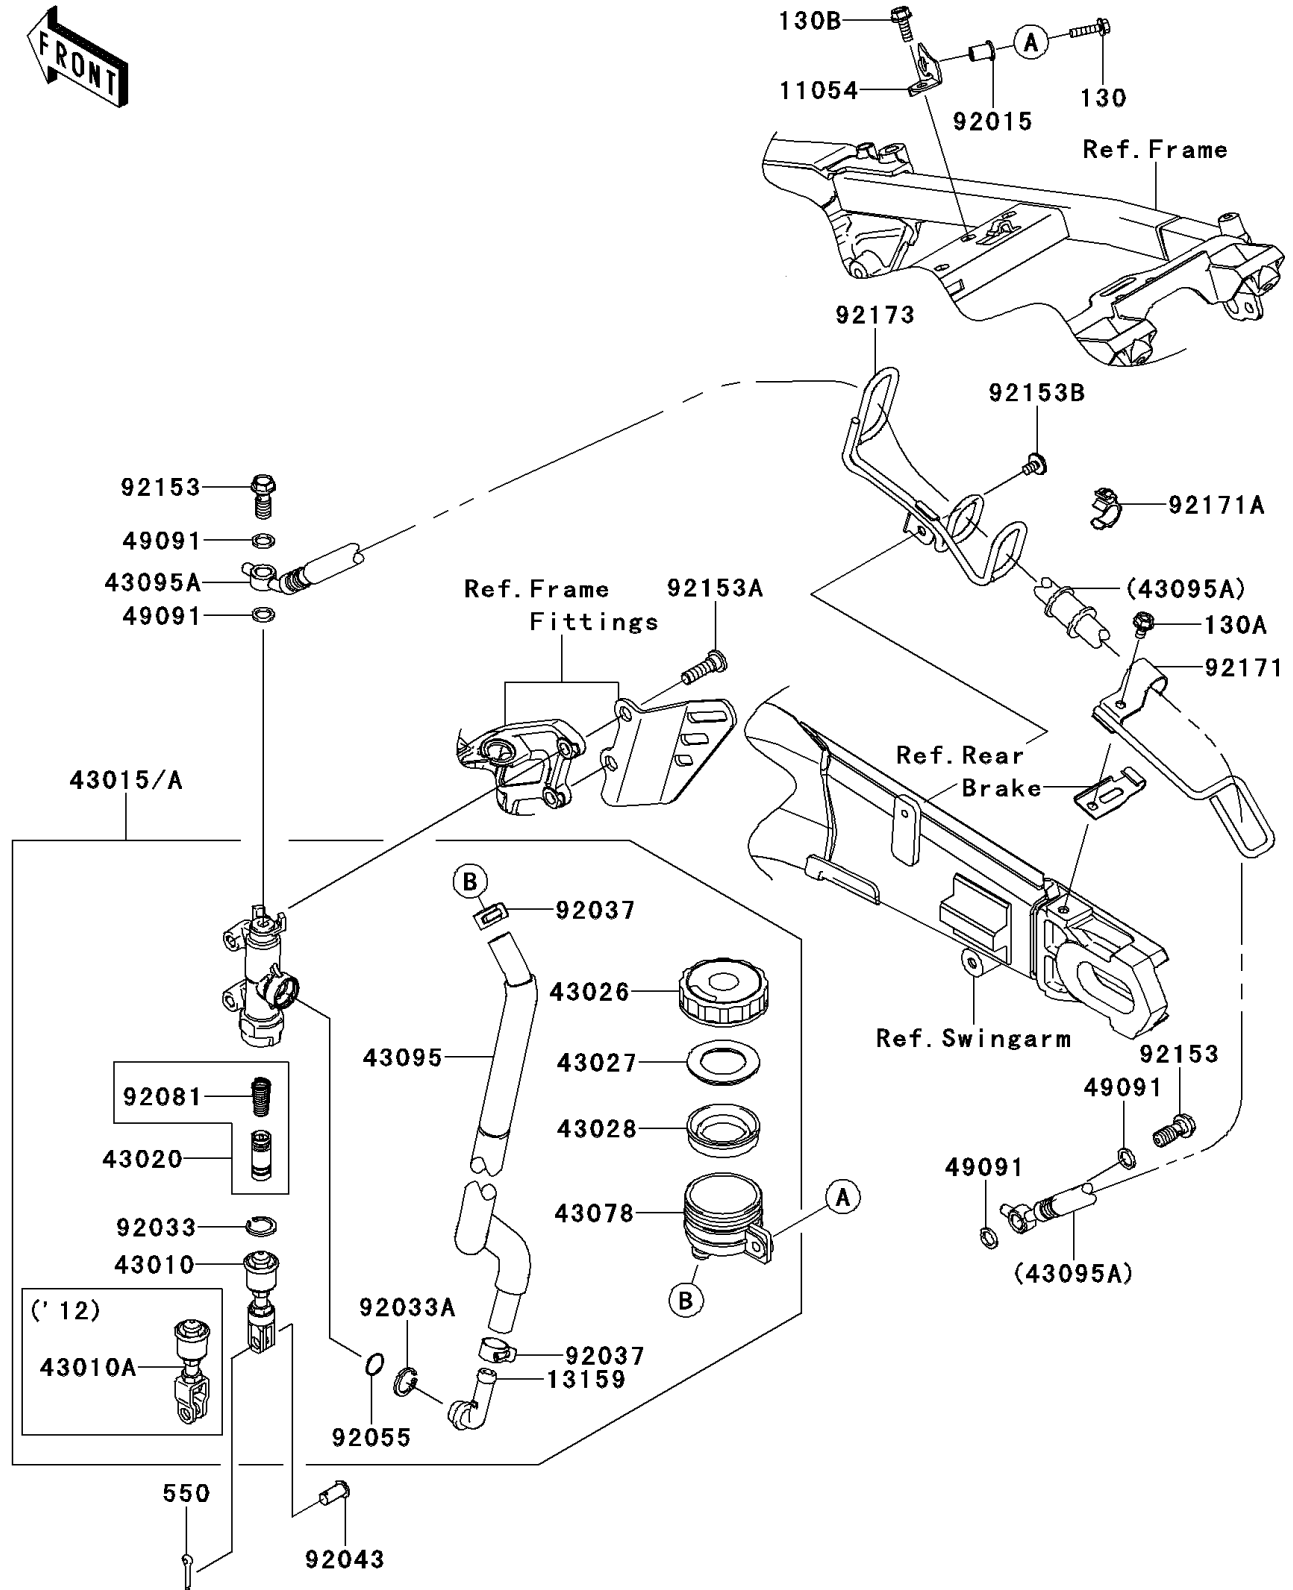

## 2013 NINJA® ZX™-14R PARTS DIAGRAM

Rear Master Cylinder

F2293

## 2013 NINJA® ZX™-14R PARTS LIST

Rear Master Cylinder

ITEM NAME	PART NUMBER	QUANTITY
BOLT-FLANGED,5X20 (Ref # 130)	130BA0520	1
BOLT-FLANGED,6X12 (Ref # 130A)	130BA0612	1
BOLT-FLANGED,6X16 (Ref # 130B)	130BA0616	1
PIN-COTTER,2.0X15 (Ref # 550)	550AA2015	1
BRACKET,RESERVOIR TANK,RR (Ref # 11054)	11054-0184	1
CONNECTOR,RR MASTER CYLINDER (Ref # 13159)	13159-1052	1
ROD-ASSY-BRAKE (Ref # 43010)	43010-0012	1
CYLINDER-ASSY-MASTER,RR (Ref # 43015A)	43015-0584	1
PISTON-COMP-BRAKE (Ref # 43020)	43020-1057	1
CAP-BRAKE (Ref # 43026)	43026-1051	1
PLATE-DIAPHRAGM (Ref # 43027)	43027-1051	1
DIAPHRAGM,MASTER CYLINDER (Ref # 43028)	43028-1057	1
RESERVOIR,RR MASTER CYLINDER (Ref # 43078)	43078-1082	1
HOSE-BRAKE,RR MASTER CYLINDER (Ref # 43095)	43095-0235	1
HOSE-BRAKE,RR (Ref # 43095A)	43095-0401	1
WASHER-SEAL,10.1X14.5X1.5 (Ref # 49091)	49091-0001	1
NUT,WELL,5MM (Ref # 92015)	92015-1757	1
RING-SNAP,20.9X24.6X1.2 (Ref # 92033)	92033-0079	1
RING-SNAP,20.5MM (Ref # 92033A)	92033-1186	1
CLAMP,BRAKE HOSE (Ref # 92037)	92037-1547	1
PIN,8X17 (Ref # 92043)	92043-0104	1
RING-O,14.8X2.4 (Ref # 92055)	92055-0741	1
SPRING,MASTER CYLINDER (Ref # 92081)	92081-1737	1
BOLT,OIL,L=23 (Ref # 92153)	92153-0627	1
BOLT,SOCKET,8X30 (Ref # 92153A)	92153-1624	1
BOLT,SOCKET,6X10 (Ref # 92153B)	92153-1628	1
CLAMP,BRAKE HOSE,RR (Ref # 92171)	92171-0553	1
CLAMP,BRAKE HOSE (Ref # 92171A)	92171-1703	1
CLAMP (Ref # 92173)	92173-0989	1