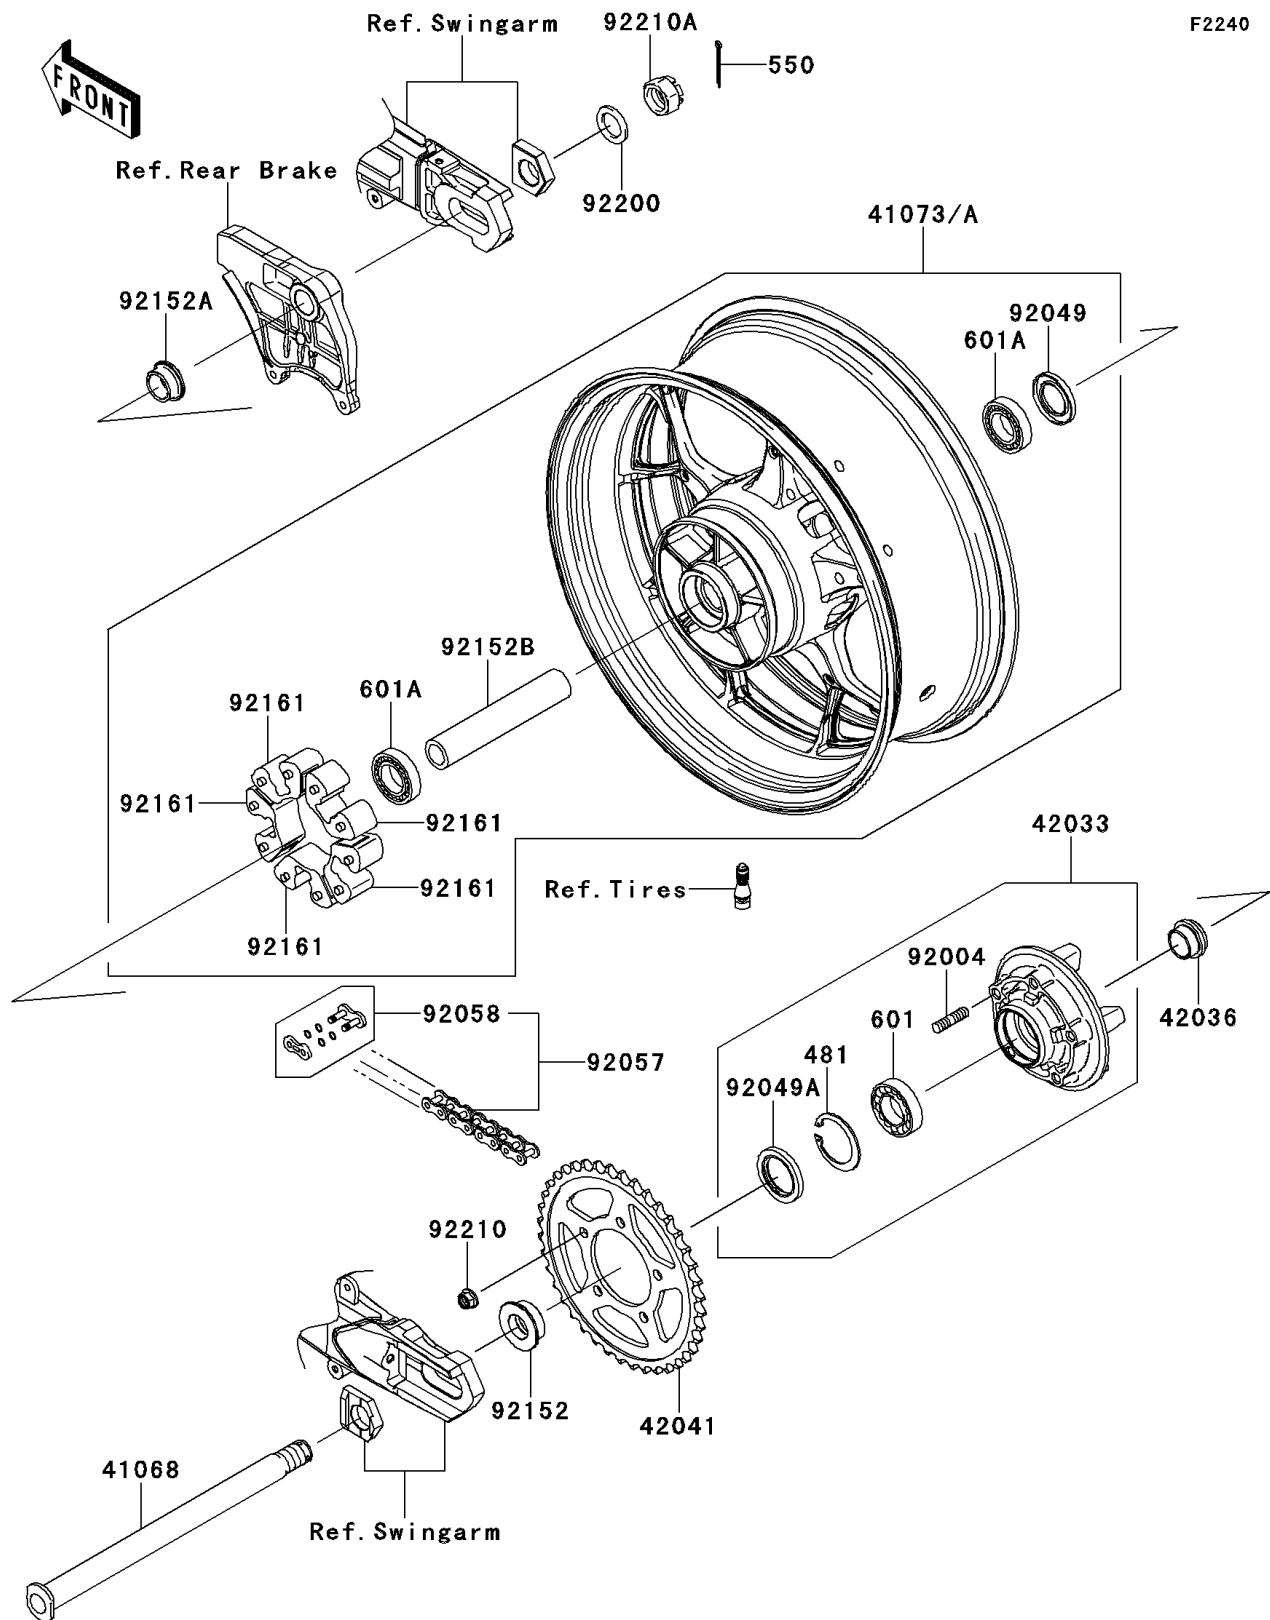

2013 NINJA® ZX™-14R PARTS DIAGRAM

Rear Wheel/Chain

F2240

2013 NINJA® ZX™-14R PARTS LIST

Rear Wheel/Chain

ITEM NAME	PART NUMBER	QUANTITY
CIRCLIP (Ref # 481)	481J5500	1
PIN-COTTER,4.0X40 (Ref # 550)	550AA4040	1
BEARING-BALL,#6006G (Ref # 601)	601B6006G	1
BEARING-BALL (Ref # 601A)	601B6205UU	1
AXLE,RR (Ref # 41068)	41068-0050	1
WHEEL-ASSY,RR,G.BLACK (Ref # 41073A)	41073-0574-18F	1
COUPLING-ASSY,RR HUB (Ref # 42033)	42033-0021	1
SLEEVE,RR HUB,L=22 (Ref # 42036)	42036-1279	1
SPROCKET-HUB,42T (Ref # 42041)	42041-0117	1
STUD,10X24 (Ref # 92004)	92004-0029	1
SEAL-OIL,31X52X5 (Ref # 92049)	92049-0722	1
SEAL-OIL,PJN40556 (Ref # 92049A)	92049-1263	1
CHAIN,DRIVE,EK530RMX/3DX118L (Ref # 92057)	92057-0579	1
JOINT-CHAIN (Ref # 92058)	92058-0031	1
COLLAR,RR AXLE,LH,L=16.5 (Ref # 92152)	92152-0340	1
COLLAR,RR AXLE,RH,L=16 (Ref # 92152A)	92152-0341	1
COLLAR,RR HUB,L=152.5 (Ref # 92152B)	92152-1080	1
DAMPER,SHOCK,RR HUB (Ref # 92161)	92161-1286	1
WASHER,25.5X38X3.2 (Ref # 92200)	92200-0278	1
NUT,LOCK,FLANGED,10MM (Ref # 92210)	92210-0276	1
NUT,CASTLE,24MM (Ref # 92210A)	92210-0280	1