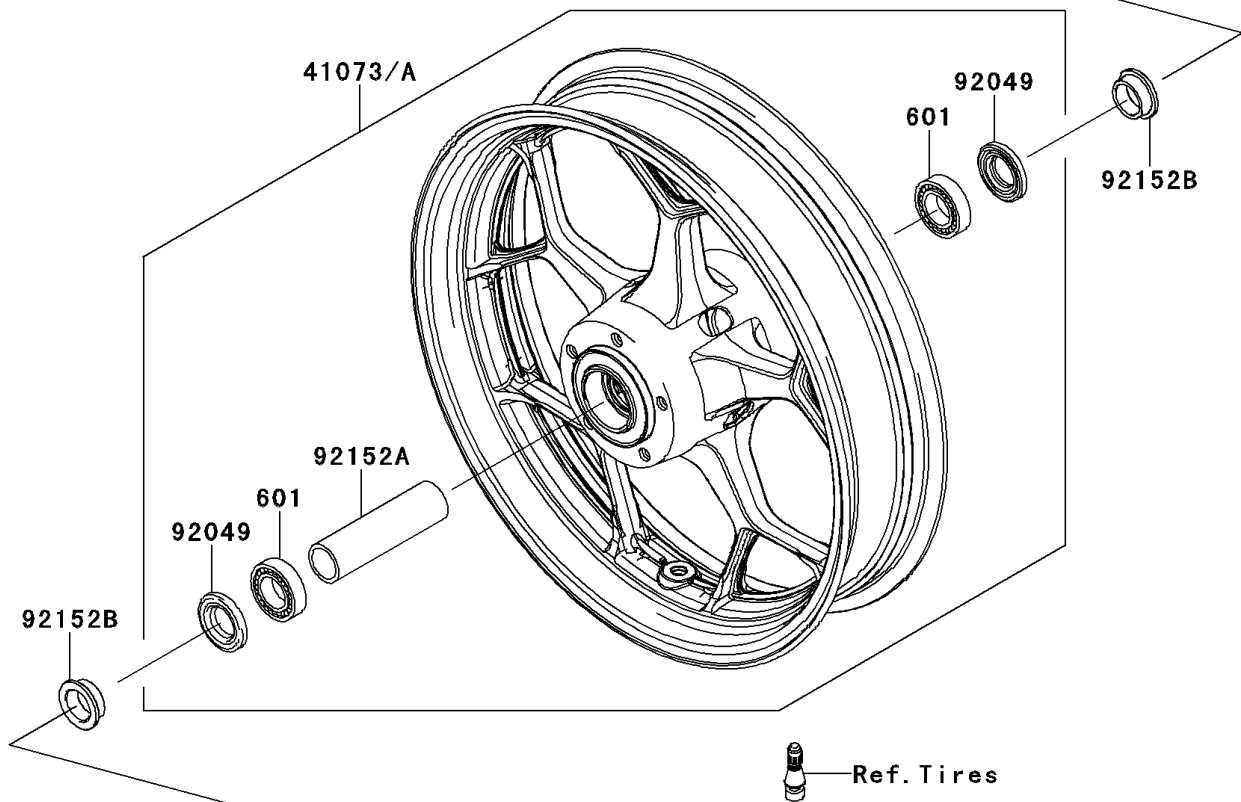

## 2013 NINJA® ZX™-14R PARTS DIAGRAM

Front Wheel

## 2013 NINJA® ZX™-14R PARTS LIST

Front Wheel

ITEM NAME	PART NUMBER	QUANTITY
BEARING-BALL,#6005UU (Ref # 601)	601B6005UU	1
AXLE,FR (Ref # 41068)	41068-0049	1
WHEEL-ASSY,FR,G.BLACK (Ref # 41073A)	41073-0573-18F	1
SEAL-OIL,BJN-C2 32X47X5 (Ref # 92049)	92049-0050	1
COLLAR,FR AXLE,LH,L=44.5 (Ref # 92152)	92152-0240	1
COLLAR,FR HUB,L=115 (Ref # 92152A)	92152-0242	1
COLLAR,25X32X13 (Ref # 92152B)	92152-0289	1