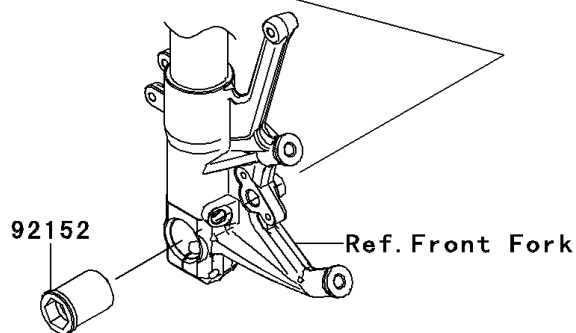

## 2013 NINJA® ZX™-14R PARTS DIAGRAM

Front Wheel

## 2013 NINJA® ZX™-14R PARTS LIST

Front Wheel

ITEM NAME	PART NUMBER	QUANTITY
BEARING-BALL,#6005UU (Ref # 601)	601B6005UU	1
AXLE,FR (Ref # 41068)	41068-0049	1
WHEEL-ASSY,FR,G.BLACK (Ref # 41073A)	41073-0573-18F	1
SEAL-OIL,BJN-C2 32X47X5 (Ref # 92049)	92049-0050	1
COLLAR,FR AXLE,LH,L=44.5 (Ref # 92152)	92152-0240	1
COLLAR,FR HUB,L=115 (Ref # 92152A)	92152-0242	1
COLLAR,25X32X13 (Ref # 92152B)	92152-0289	1