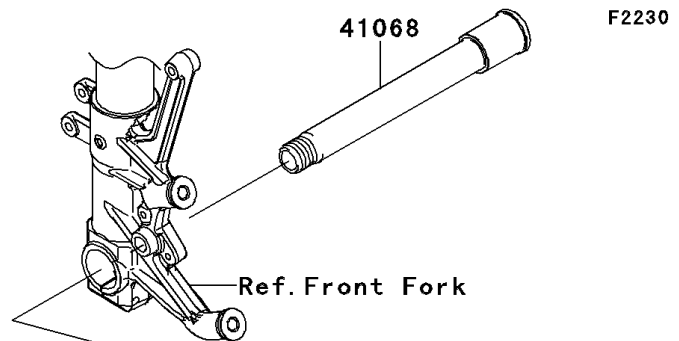

## 2013 NINJA® ZX™-14R PARTS DIAGRAM

Front Wheel

## 2013 NINJA® ZX™-14R PARTS LIST

Front Wheel

ITEM NAME	PART NUMBER	QUANTITY
BEARING-BALL,#6005UU (Ref # 601)	601B6005UU	1
AXLE,FR (Ref # 41068)	41068-0049	1
WHEEL-ASSY,FR,G.BLACK (Ref # 41073A)	41073-0573-18F	1
SEAL-OIL,BJN-C2 32X47X5 (Ref # 92049)	92049-0050	1
COLLAR,FR AXLE,LH,L=44.5 (Ref # 92152)	92152-0240	1
COLLAR,FR HUB,L=115 (Ref # 92152A)	92152-0242	1
COLLAR,25X32X13 (Ref # 92152B)	92152-0289	1