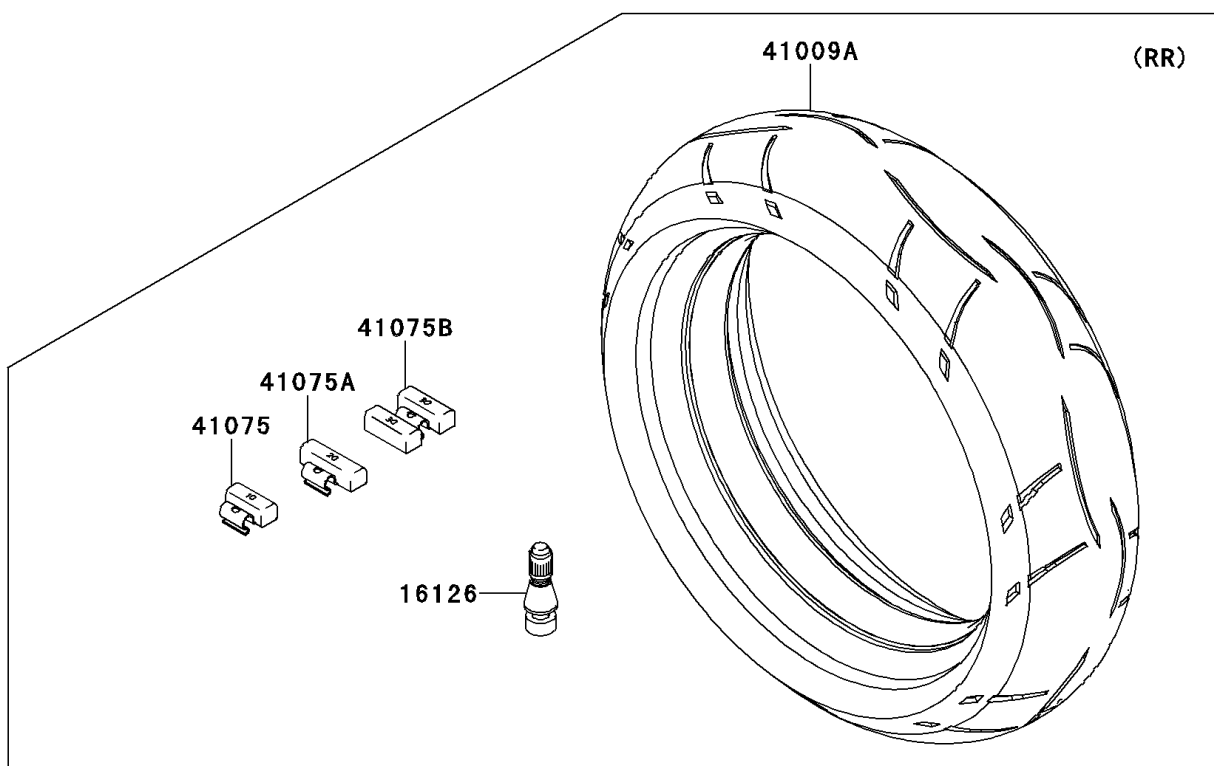

2013 NINJA® ZX™-14R PARTS DIAGRAM

Tires

F2210

2013 NINJA® ZX™-14R PARTS LIST

Tires

ITEM NAME	PART NUMBER	QUANTITY
VALVE,TIRE (Ref # 16126)	16126-1140	1
TIRE,FR,120/70ZR17(58W),ST M5 (Ref # 41009)	41009-0521	1
TIRE,RR,190/50ZR17(73W),ST M5 (Ref # 41009A)	41009-0522	1
BALANCER-WHEEL,10G,SILVER (Ref # 41075)	41075-0007	1
BALANCER-WHEEL,20G,SILVER (Ref # 41075A)	41075-0008	1
BALANCER-WHEEL,30G,SILVER (Ref # 41075B)	41075-0017	1