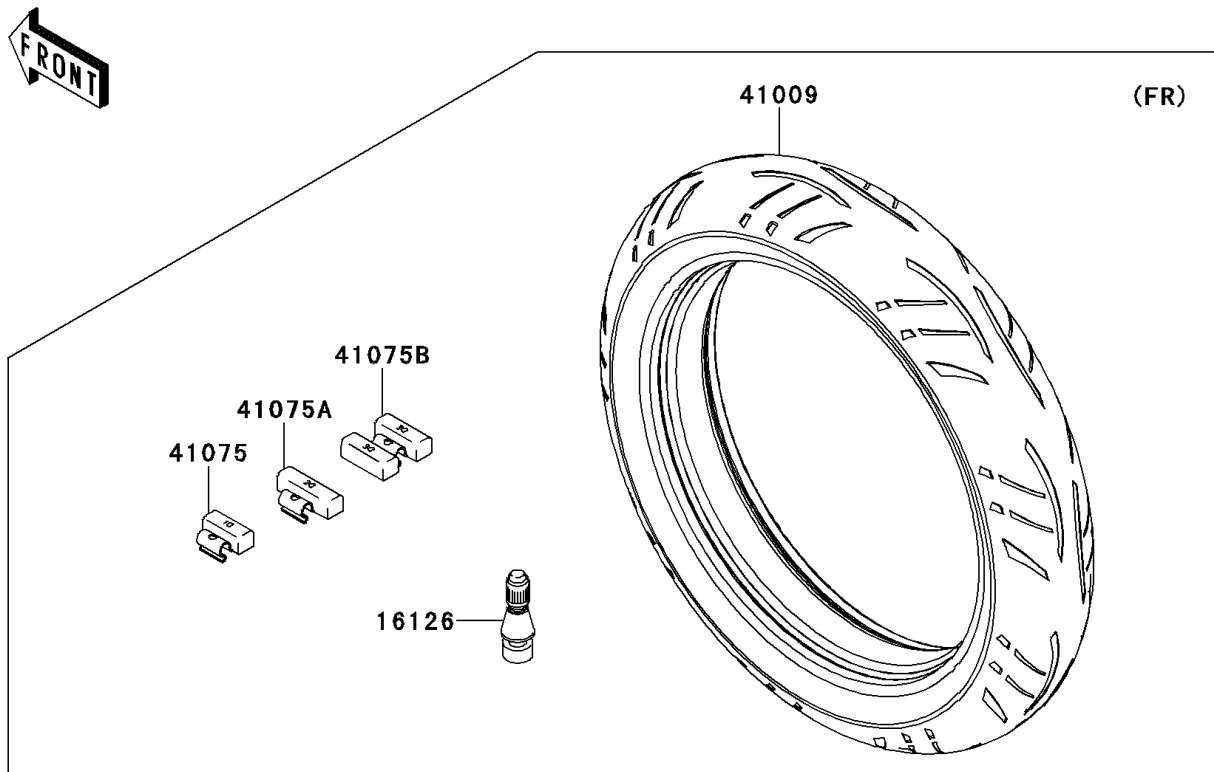

2013 NINJA® ZX™-14R PARTS DIAGRAM

Tires

F2210

2013 NINJA® ZX™-14R PARTS LIST

Tires

ITEM NAME	PART NUMBER	QUANTITY
VALVE,TIRE (Ref # 16126)	16126-1140	1
TIRE,FR,120/70ZR17(58W),ST M5 (Ref # 41009)	41009-0521	1
TIRE,RR,190/50ZR17(73W),ST M5 (Ref # 41009A)	41009-0522	1
BALANCER-WHEEL,10G,SILVER (Ref # 41075)	41075-0007	1
BALANCER-WHEEL,20G,SILVER (Ref # 41075A)	41075-0008	1
BALANCER-WHEEL,30G,SILVER (Ref # 41075B)	41075-0017	1