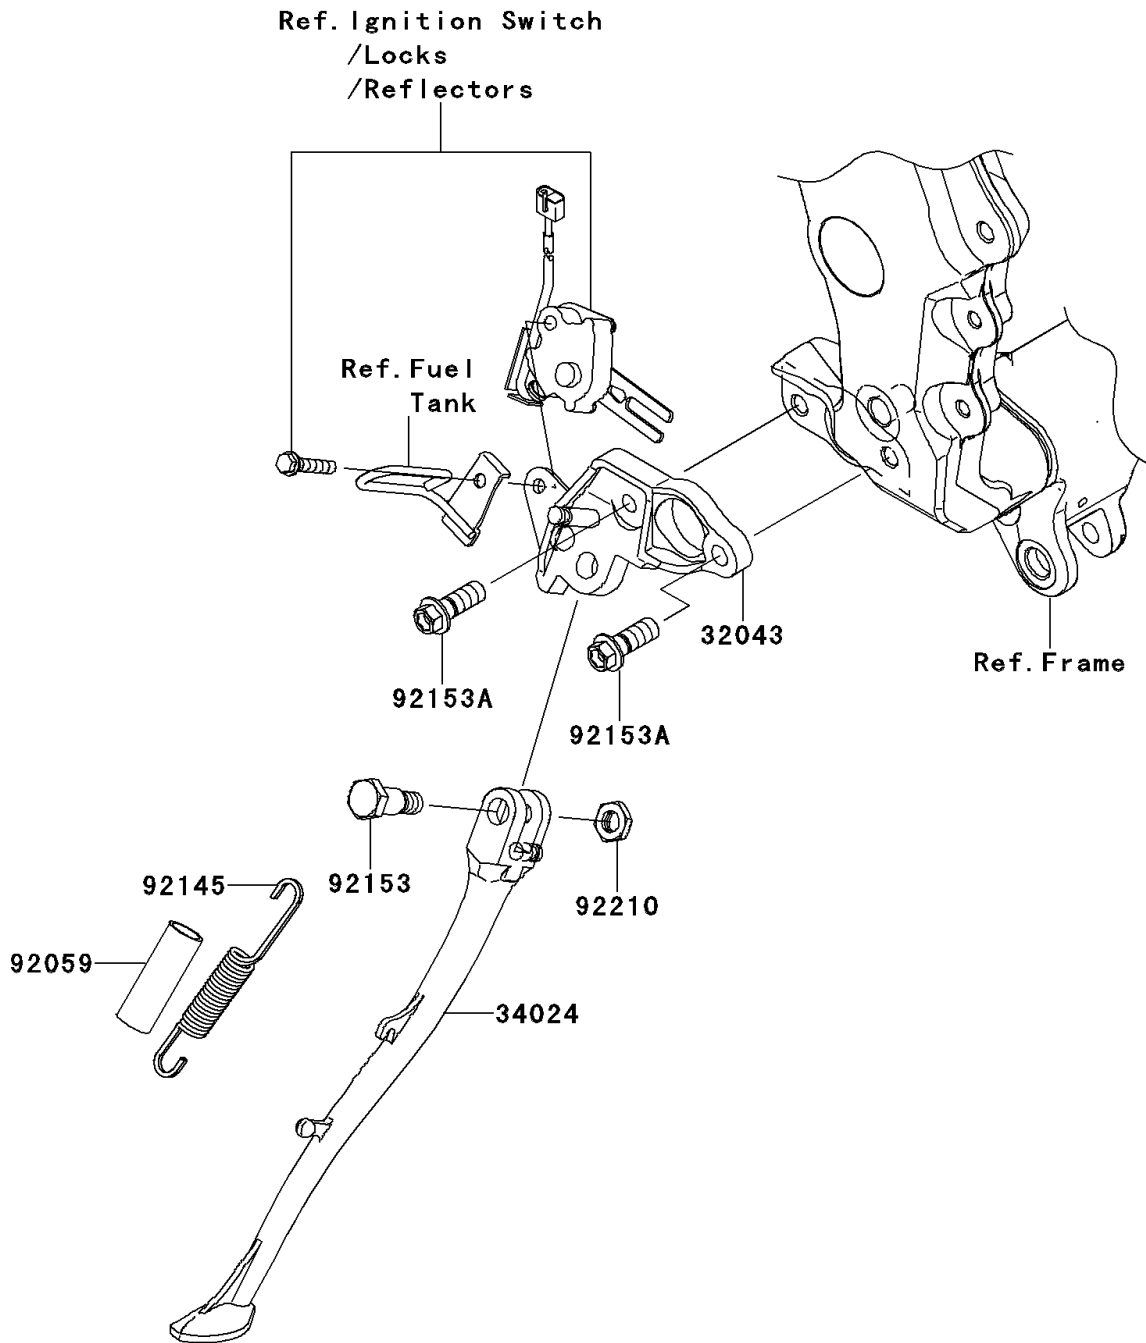

2013 NINJA® ZX™-14R PARTS DIAGRAM

Stand(s)

F2190

2013 NINJA® ZX™-14R PARTS LIST

Stand(s)

ITEM NAME	PART NUMBER	QUANTITY
BRACKET-STAND,F.S.BLACK (Ref # 32043)	32043-0559-18R	1
STAND-SIDE,F.S.BLACK (Ref # 34024)	34024-0026-18R	1
TUBE,14X17X50 (Ref # 92059)	92059-1961	1
SPRING,SIDE STAND (Ref # 92145)	92145-0562	1
BOLT,SIDE STAND,10MM (Ref # 92153)	92153-1416	1
BOLT,FLANGED,10X28 (Ref # 92153A)	92153-1417	1
NUT,LOCK,10MM (Ref # 92210)	92210-0278	1