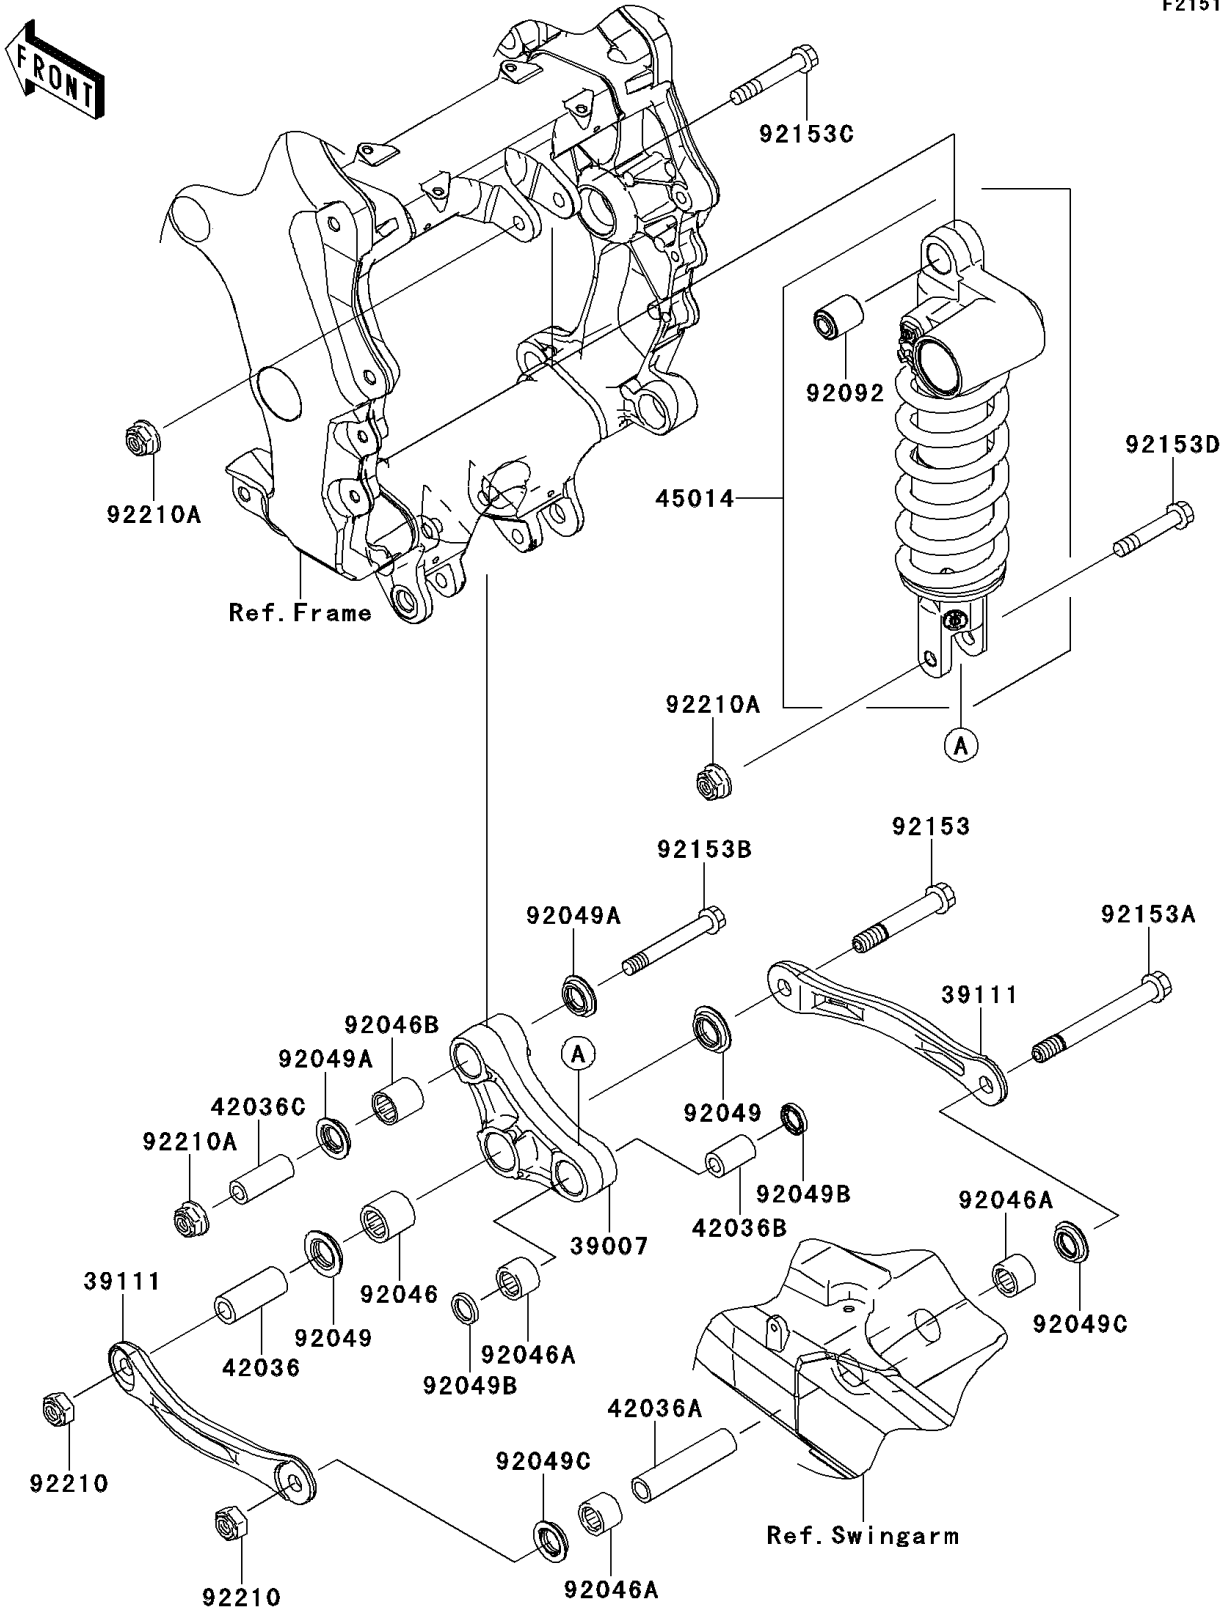

2013 NINJA® ZX™-14R PARTS DIAGRAM

Suspension/Shock Absorber

F2151

2013 NINJA® ZX™-14R PARTS LIST

Suspension/Shock Absorber

ITEM NAME	PART NUMBER	QUANTITY
ARM-SUSP,UNI TRAK (Ref # 39007)	39007-0061	1
ROD-TIE,SUSPENSION (Ref # 39111)	39111-0025	1
SLEEVE,12.1X20X50 (Ref # 42036)	42036-1111	1
SLEEVE,12.1X18X82 (Ref # 42036A)	42036-1231	1
SLEEVE,10.1X18X30 (Ref # 42036B)	42036-1258	1
SLEEVE,10.1X17X44.5 (Ref # 42036C)	42036-1342	1
SHOCKABSORBER,P.SILVER (Ref # 45014)	45014-0394-458	1
BEARING-NEEDLE,7E-HVS20X27X25 (Ref # 92046)	92046-1236	1
BEARING-NEEDLE,SFYZM182417 (Ref # 92046A)	92046-1272	1
BEARING-NEEDLE,SFYZM172425 (Ref # 92046B)	92046-1273	1
SEAL-OIL,ARM (Ref # 92049)	92049-1109	1
SEAL-OIL,MHA17245.7F (Ref # 92049A)	92049-1223	1
SEAL-OIL,MHA18244 (Ref # 92049B)	92049-1225	1
SEAL-OIL,KCR MF018N1 (Ref # 92049C)	92049-1493	1
BUSHING-RUBBER (Ref # 92092)	92092-0003	1
BOLT,FLANGED,12X75 (Ref # 92153)	92153-1367	1
BOLT,FLANGED,12X110 (Ref # 92153A)	92153-1368	1
BOLT,FLANGED,10X77 (Ref # 92153B)	92153-1613	1
BOLT,FLANGED,10X62 (Ref # 92153C)	92153-1614	1
BOLT,FLANGED,10X55 (Ref # 92153D)	92153-1615	1
NUT,LOCK,12MM (Ref # 92210)	92210-0274	1
NUT,LOCK,FLANGED,10MM (Ref # 92210A)	92210-1139	1