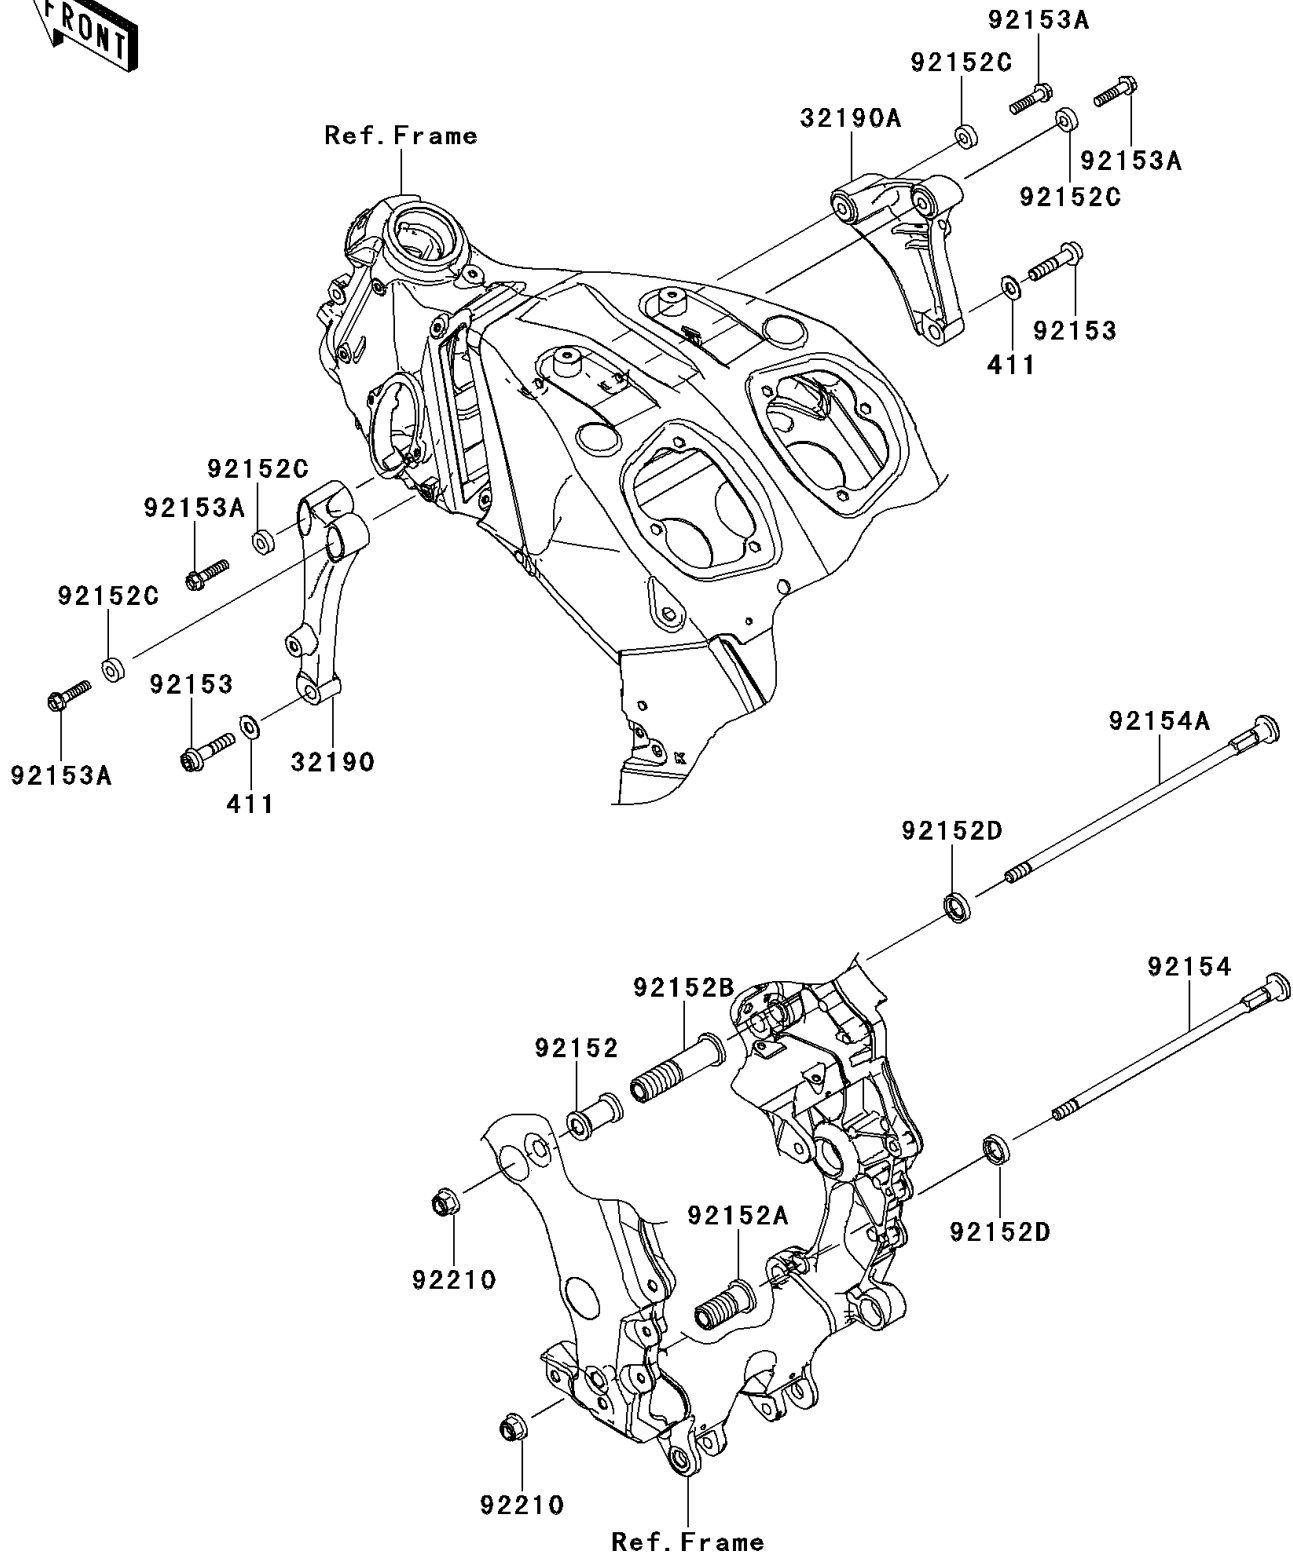

2013 NINJA® ZX™-14R PARTS DIAGRAM

Engine Mount

F2122

2013 NINJA® ZX™-14R PARTS LIST

Engine Mount

ITEM NAME	PART NUMBER	QUANTITY
WASHER-PLAIN,10MM (Ref # 411)	411AA1000	1
BRACKET-ENGINE,FR,LH (Ref # 32190)	32190-0424	1
BRACKET-ENGINE,FR,RH (Ref # 32190A)	32190-0425	1
COLLAR,L=43.2 (Ref # 92152)	92152-0368	1
COLLAR,ADJUST,RR,LWR (Ref # 92152A)	92152-0370	1
COLLAR,ADJUST,RR,UPP (Ref # 92152B)	92152-0371	1
COLLAR,8.8X20X7 (Ref # 92152C)	92152-0502	1
COLLAR,16.6X26X6 (Ref # 92152D)	92152-1561	1
BOLT,SOCKET,10X45 (Ref # 92153)	92153-1769	1
BOLT,FLANGED,8X35 (Ref # 92153A)	92153-1770	1
BOLT,SOCKET,12X274 (Ref # 92154)	92154-0908	1
BOLT,SOCKET,12X318 (Ref # 92154A)	92154-0909	1
NUT,LOCK,FLANGED,12MM (Ref # 92210)	92210-0287	1