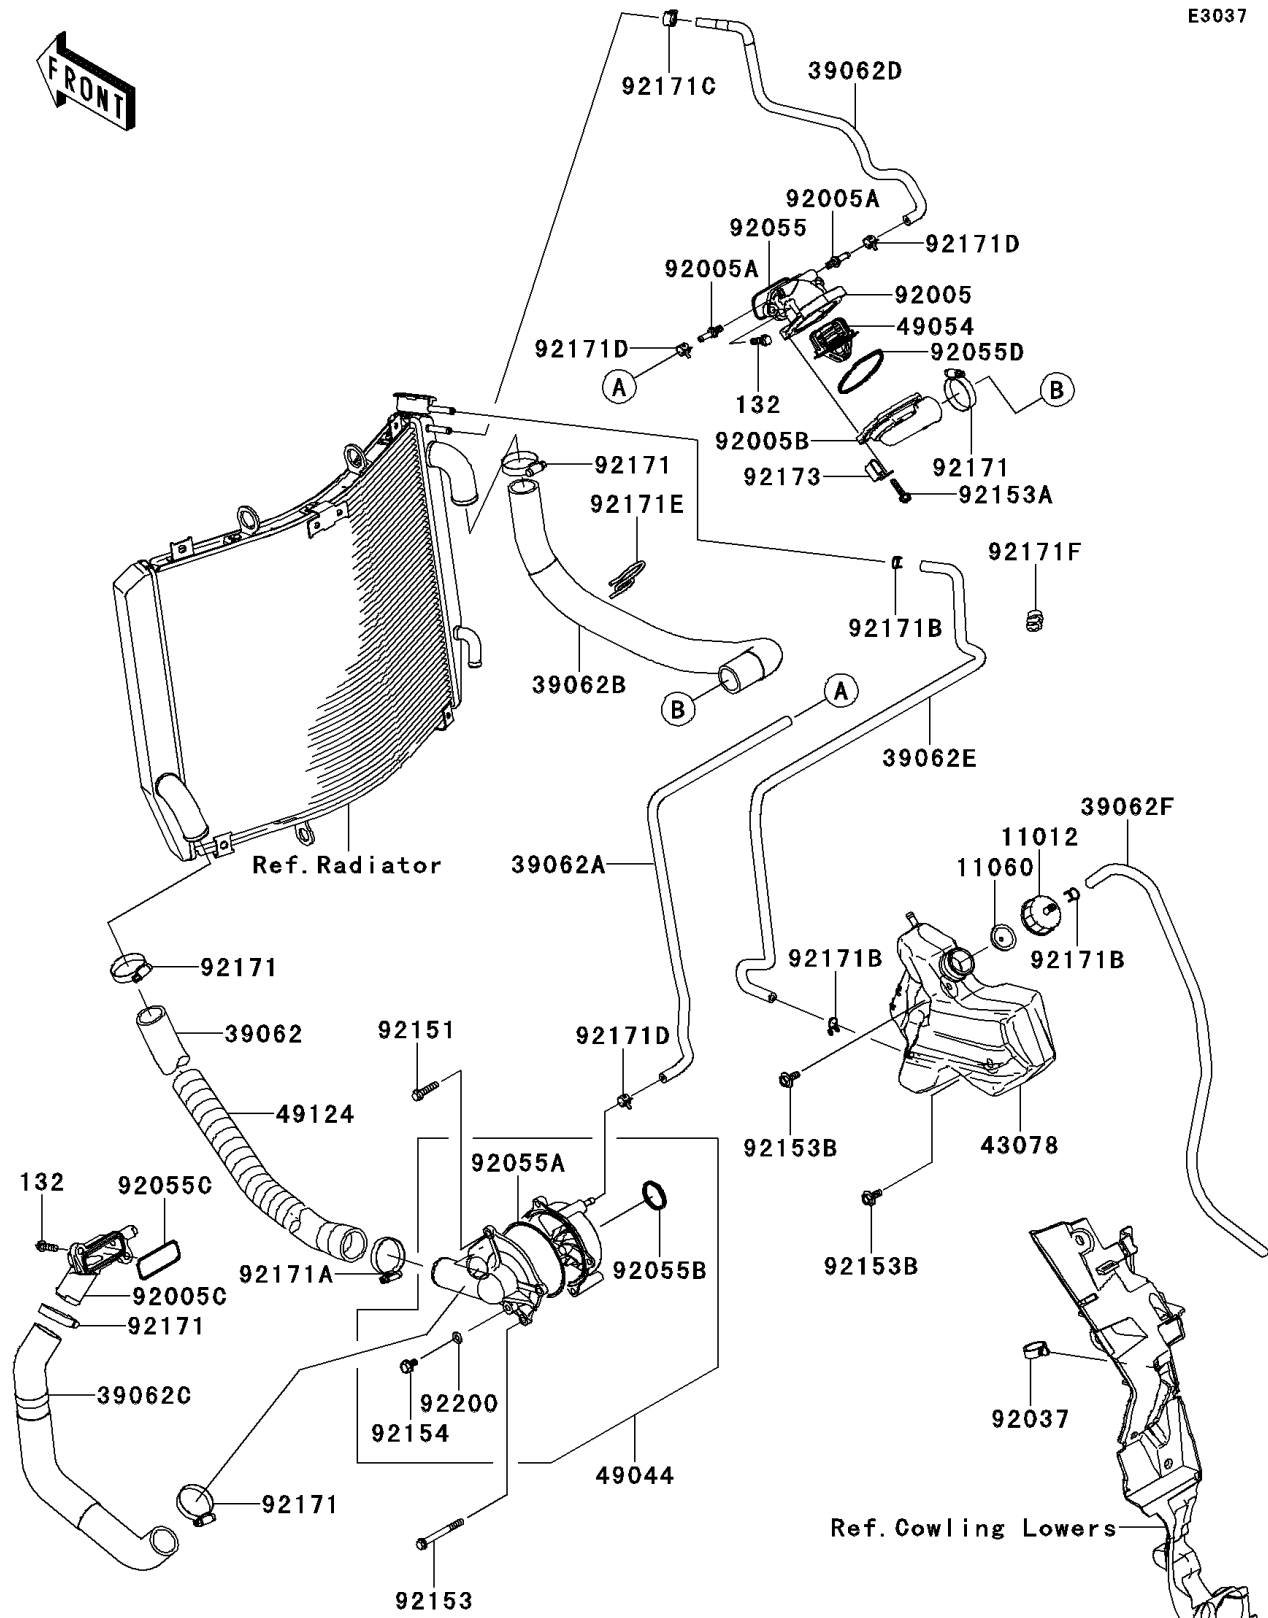

2013 NINJA® ZX™-14R PARTS DIAGRAM

Water Pipe

E3037

2013 NINJA® ZX™-14R PARTS LIST

Water Pipe

ITEM NAME	PART NUMBER	QUANTITY
BOLT-FLANGED-SMALL,6X20 (Ref # 132)	132BC0620	1
CAP (Ref # 11012)	11012-1854	1
GASKET,RESERVOIR TANK CAP (Ref # 11060)	11060-1349	1
HOSE-COOLING,RAD-W/P (Ref # 39062)	39062-0113	1
HOSE-COOLING,L=514.9 (Ref # 39062A)	39062-0123	1
HOSE-COOLING,CYL.HEAD-RAD. (Ref # 39062B)	39062-0212	1
HOSE-COOLING,W/P-CYLINDER (Ref # 39062C)	39062-0611	1
HOSE-COOLING,AIR VENT (Ref # 39062D)	39062-0612	1
HOSE-COOLING,RAD.-RESERVOIR (Ref # 39062E)	39062-0613	1
HOSE-COOLING,5.5X10.5X550 (Ref # 39062F)	39062-1208	1
RESERVOIR (Ref # 43078)	43078-0556	1
PUMP-WATER (Ref # 49044)	49044-0553	1
THERMOSTAT (Ref # 49054)	49054-0004	1
SPRING-TUBE GUARD (Ref # 49124)	49124-0003	1
FITTING,THERMO CASE (Ref # 92005)	92005-0047	1
FITTING (Ref # 92005A)	92005-0056	1
FITTING,THERMO CAP (Ref # 92005B)	92005-0076	1
FITTING,CYLINDER (Ref # 92005C)	92005-0104	1
CLAMP,HOSE (Ref # 92037)	92037-1827	1
RING-O,YP 27.6 57.6 1.9 (Ref # 92055)	92055-0021	1
RING-O (Ref # 92055A)	92055-0157	1
RING-O (Ref # 92055B)	92055-0158	1
RING-O (Ref # 92055C)	92055-1402	1
RING-O,THERMOSTAT CAP (Ref # 92055D)	92055-1699	1
BOLT,FLANGED-SMALL,6X25 (Ref # 92151)	92151-1930	1
BOLT,FLANGED-SMALL,6X55 (Ref # 92153)	92153-1586	1
BOLT,FLANGED,5X18 (Ref # 92153A)	92153-1588	1
BOLT,UPSET-WP,6X16 (Ref # 92153B)	92153-1939	1
BOLT,DRAIN (Ref # 92154)	92154-0184	1

2013 NINJA® ZX™-14R PARTS LIST

Water Pipe

ITEM NAME	PART NUMBER	QUANTITY
CLAMP (Ref # 92171)	92171-0179	1
CLAMP (Ref # 92171A)	92171-0180	1
CLAMP (Ref # 92171B)	92171-0718	1
CLAMP (Ref # 92171C)	92171-0719	1
CLAMP (Ref # 92171D)	92171-0720	1
CLAMP (Ref # 92171E)	92171-0786	1
CLAMP (Ref # 92171F)	92171-1184	1
CLAMP (Ref # 92173)	92173-0082	1
WASHER,DRAIN (Ref # 92200)	92200-0498	1