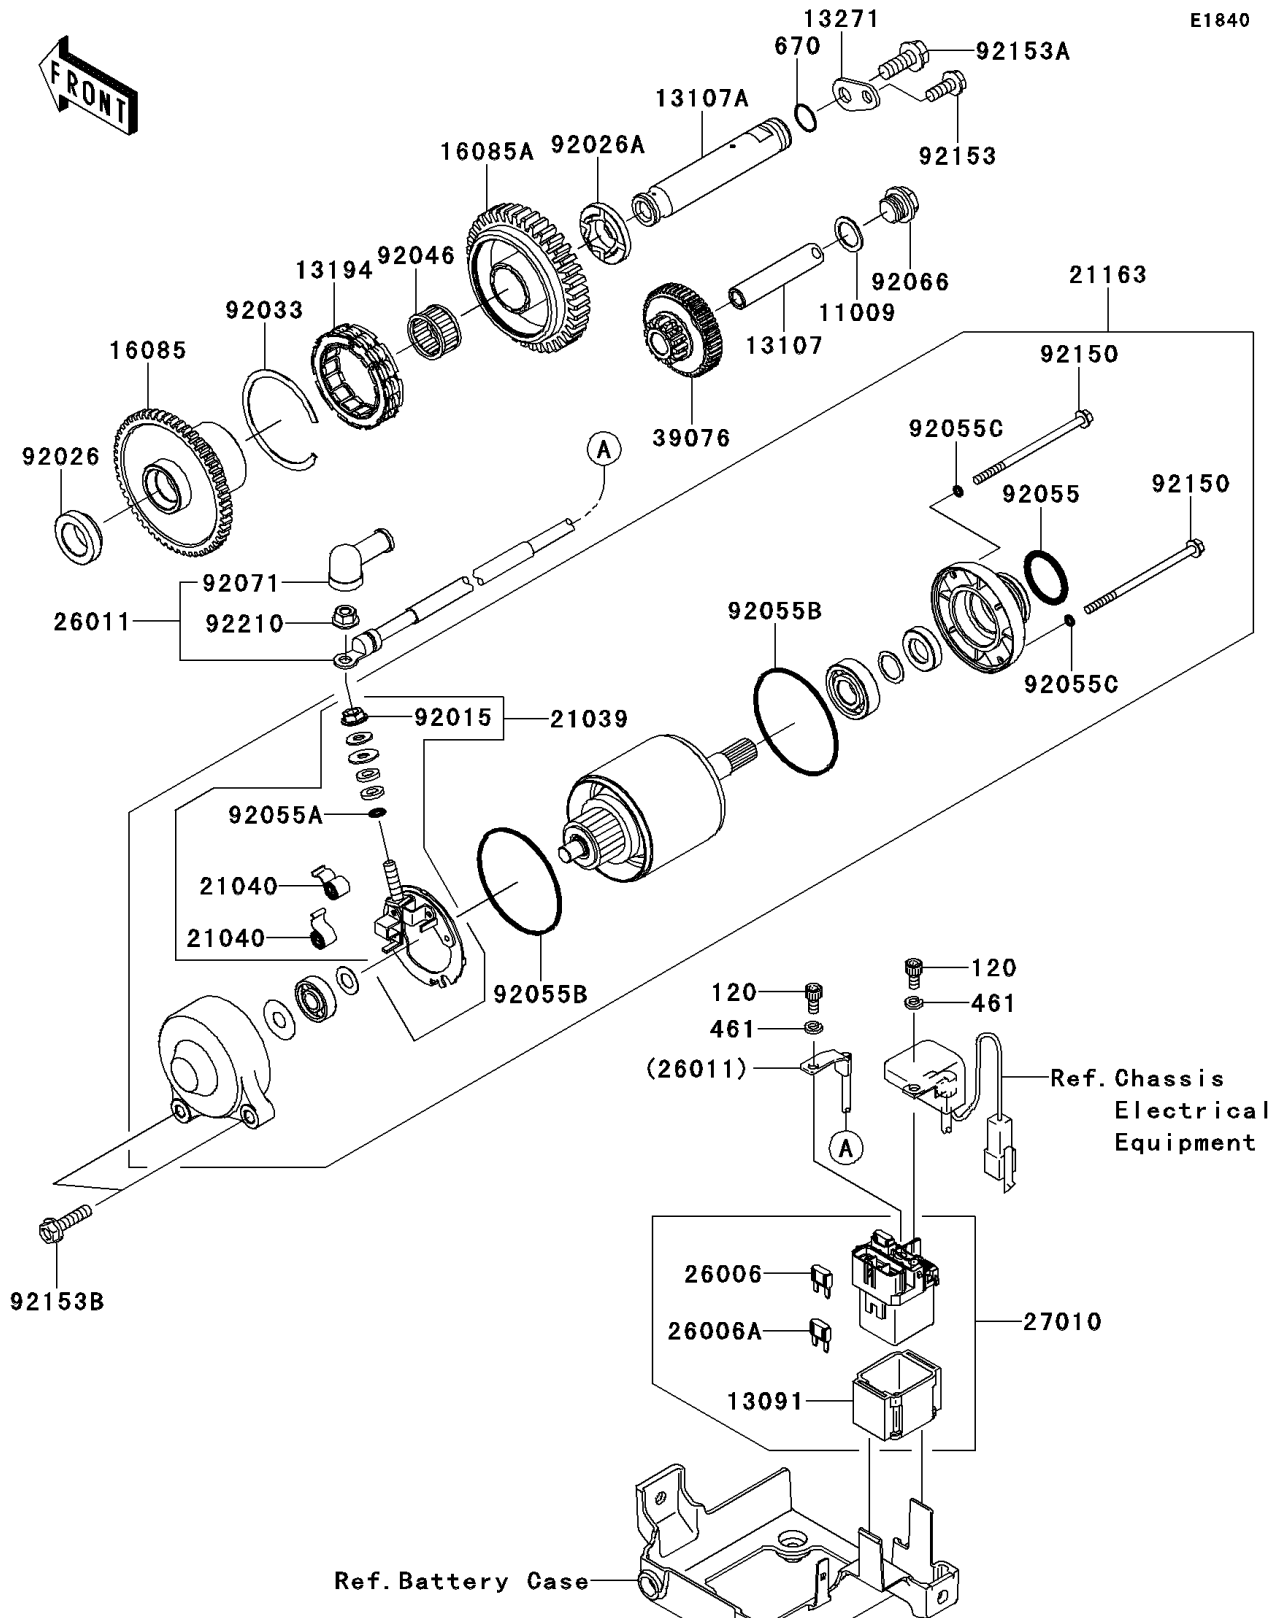

2013 NINJA® ZX™-14R PARTS DIAGRAM

Starter Motor

E1840

2013 NINJA® ZX™-14R PARTS LIST

Starter Motor

ITEM NAME	PART NUMBER	QUANTITY
BOLT-SOCKET,5X10 (Ref # 120)	120CA0510	1
WASHER-SPRING (Ref # 461)	461DA0500	1
O RING,14MM (Ref # 670)	670D2014	1
GASKET,14.3X20X1 (Ref # 11009)	11009-1238	1
HOLDER,MAGNETIC SWITCH (Ref # 13091)	13091-1884	1
SHAFT (Ref # 13107)	13107-0136	1
SHAFT (Ref # 13107A)	13107-0740	1
CLUTCH-ONEWAY (Ref # 13194)	13194-3704	1
PLATE (Ref # 13271)	13271-0845	1
GEAR (Ref # 16085)	16085-0113	1
GEAR,39T (Ref # 16085A)	16085-0596	1
BRUSH (Ref # 21039)	21039-1066	1
SPRING-BRUSH (Ref # 21040)	21040-1057	1
STARTER-ELECTRIC (Ref # 21163)	21163-0053	1
FUSE,MINI BLADE,15A,BLUE (Ref # 26006)	26006-0001	1
FUSE,MINI BLADE,30A,GREEN (Ref # 26006A)	26006-1080	1
WIRE-LEAD (Ref # 26011)	26011-0122	1
SWITCH (Ref # 27010)	27010-0113	1
LIMITER (Ref # 39076)	39076-0013	1
NUT,STARTER MOTOR (Ref # 92015)	92015-1476	1
SPACER,LH (Ref # 92026)	92026-0137	1
SPACER,RH (Ref # 92026A)	92026-0732	1
RING-SNAP (Ref # 92033)	92033-3731	1
BEARING-NEEDLE,18X24X17 (Ref # 92046)	92046-0608	1
RING-O (Ref # 92055)	92055-1276	1
RING-O,4.5X2.0 (Ref # 92055A)	92055-1370	1
RING-O (Ref # 92055B)	92055-1550	1
RING-O (Ref # 92055C)	92055-1551	1
PLUG,14X8 (Ref # 92066)	92066-1273	1

2013 NINJA® ZX™-14R PARTS LIST

Starter Motor

ITEM NAME	PART NUMBER	QUANTITY
GROMMET (Ref # 92071)	92071-0024	1
BOLT,FLANGED,4X80 (Ref # 92150)	92150-1969	1
BOLT,FLANGED,6X16 (Ref # 92153)	92153-1551	1
BOLT,FLANGED,8X20 (Ref # 92153A)	92153-1554	1
BOLT,FLANGED,6X25 (Ref # 92153B)	92153-1592	1
NUT,6MM (Ref # 92210)	92210-0188	1