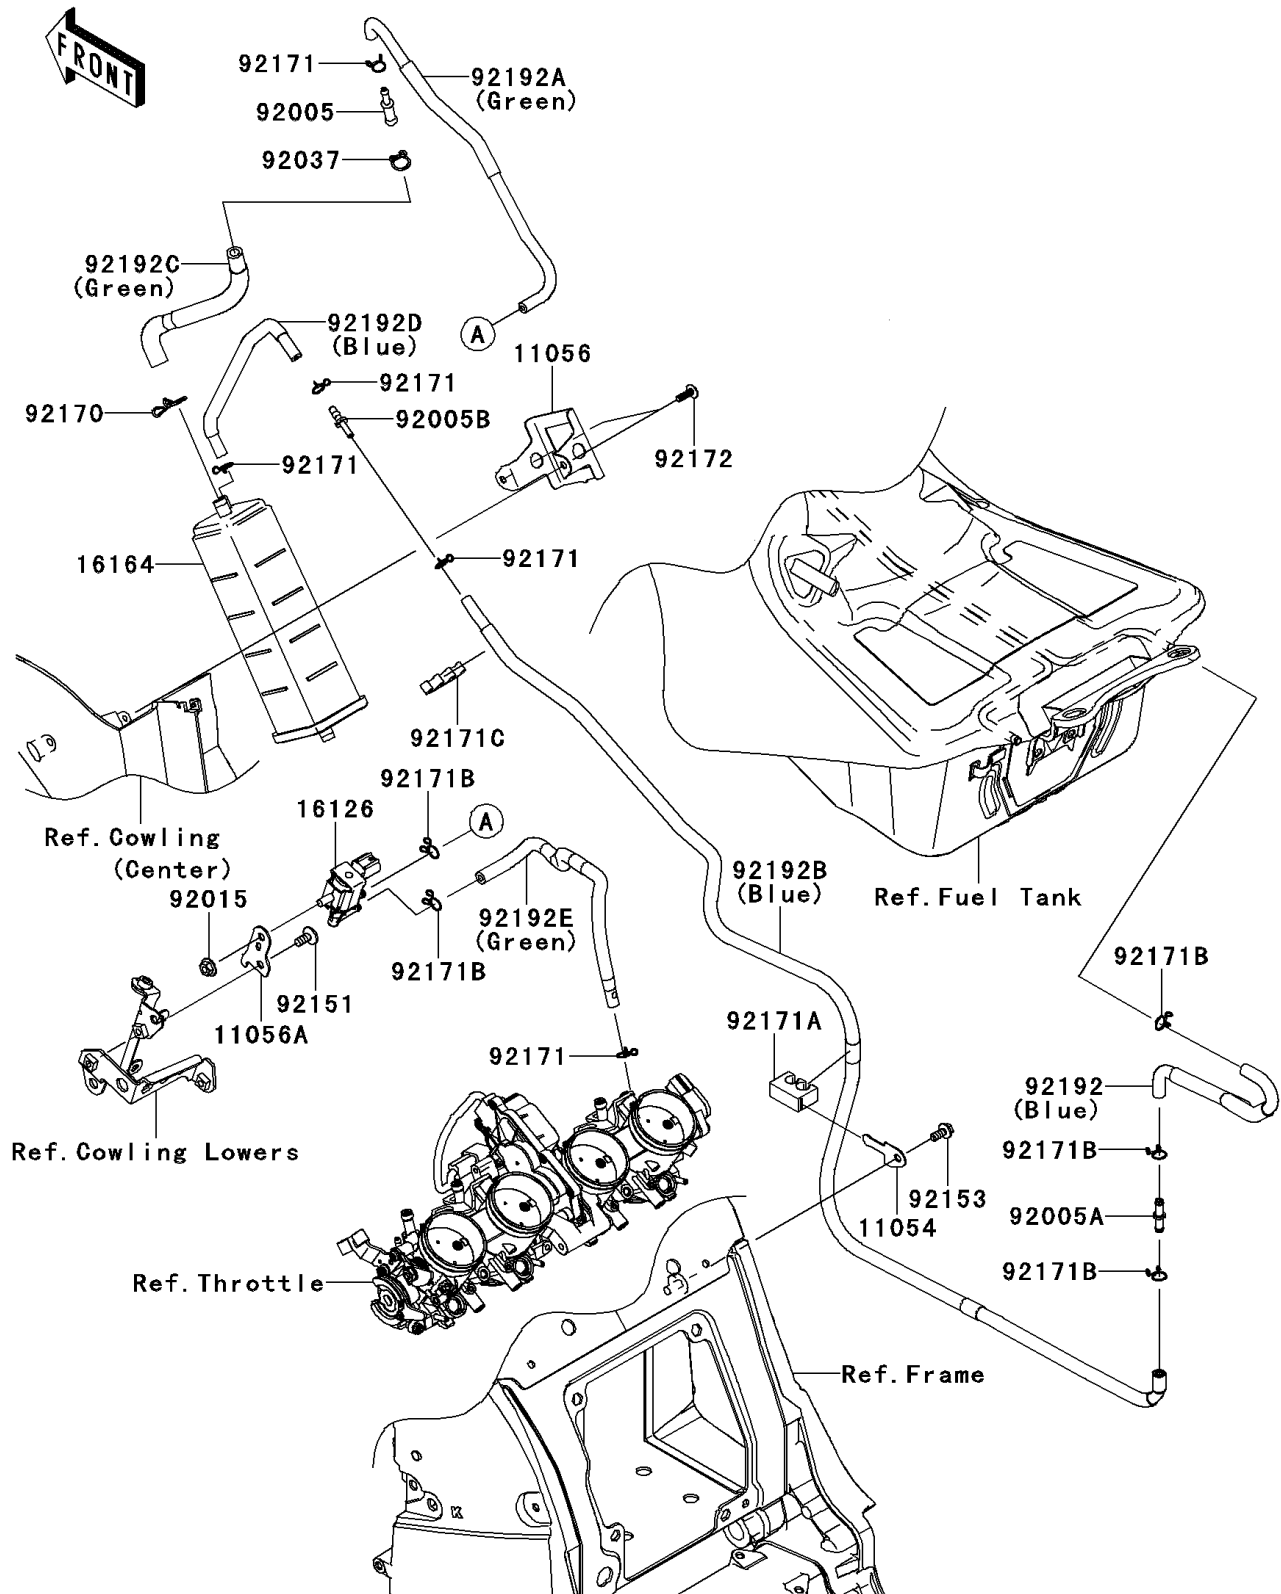

## 2013 NINJA® ZX™-14R PARTS DIAGRAM

Fuel Evaporative System(CA)

E1650

## 2013 NINJA® ZX™-14R PARTS LIST

Fuel Evaporative System(CA)

ITEM NAME	PART NUMBER	QUANTITY
BRACKET (Ref # 11054)	11054-0464	1
BRACKET,CANISTER (Ref # 11056)	11056-1176	1
BRACKET,SOLENOID VALVE (Ref # 11056A)	11056-1739	1
VALVE,SOLENOID (Ref # 16126)	16126-0705	1
CANISTER (Ref # 16164)	16164-0009	1
FITTING (Ref # 92005)	92005-0032	1
FITTING (Ref # 92005A)	92005-0721	1
FITTING (Ref # 92005B)	92005-1206	1
NUT,FLANGED,6MM (Ref # 92015)	92015-1367	1
CLAMP,12.5MM (Ref # 92037)	92037-1271	1
BOLT,SOCKET,6X14 (Ref # 92151)	92151-1654	1
BOLT,FLANGED,6X14 (Ref # 92153)	92153-1571	1
CLAMP (Ref # 92170)	92170-1695	1
CLAMP (Ref # 92171)	92171-0576	1
CLAMP (Ref # 92171A)	92171-0693	1
CLAMP (Ref # 92171B)	92171-0718	1
CLAMP (Ref # 92171C)	92171-1213	1
SCREW,TAPPING,5X16 (Ref # 92172)	92172-0175	1
TUBE,TANK-CANISTER,BLUE (Ref # 92192)	92192-0512	1
TUBE,5X9.7X331,GREEN (Ref # 92192A)	92192-1056	1
TUBE,4X9.2X1105,BLUE (Ref # 92192B)	92192-1058	1
TUBE,CANISTER-VALVE,GREEN (Ref # 92192C)	92192-1152	1
TUBE,4X9.2X240,BLUE (Ref # 92192D)	92192-1153	1
TUBE,VALVE-THROTTLE,GREEN (Ref # 92192E)	92192-1166	1