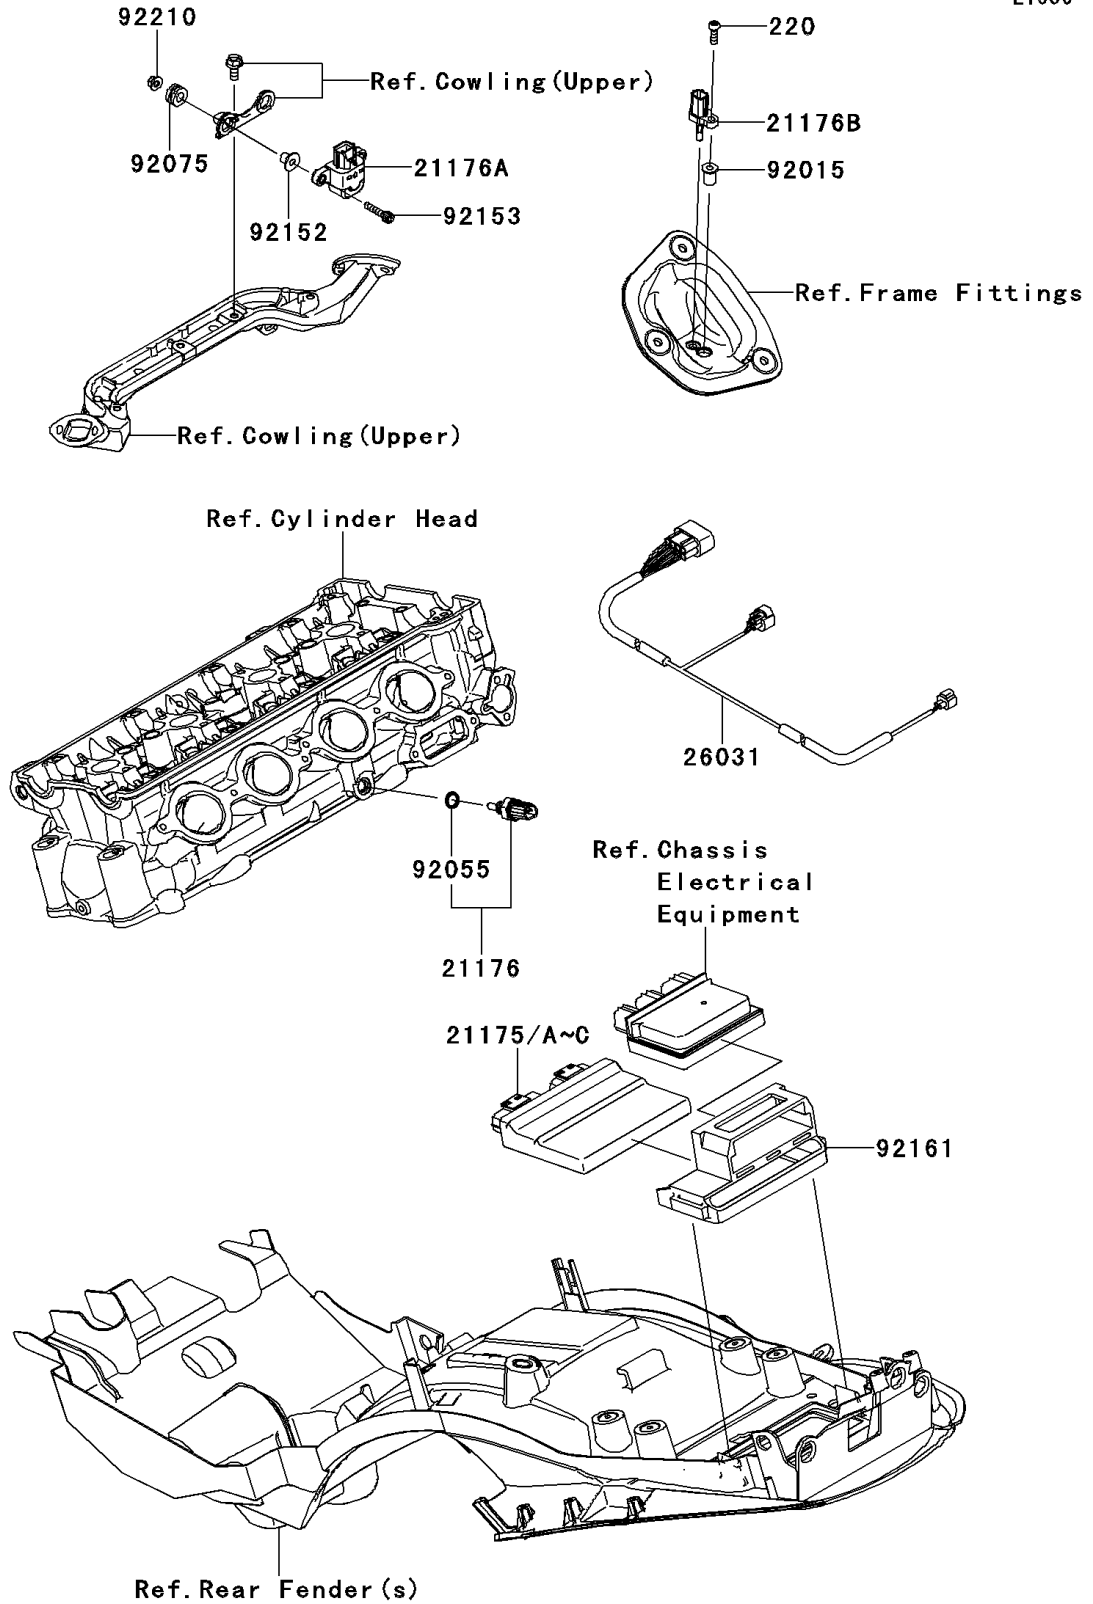

2013 NINJA® ZX™-14R PARTS DIAGRAM

Fuel Injection

E1530

2013 NINJA® ZX™-14R PARTS LIST

Fuel Injection

ITEM NAME	PART NUMBER	QUANTITY
SCREW-PAN-CROS,5X18 (Ref # 220)	220AB0518	1
SENSOR,WATER TEMP (Ref # 21176)	21176-0009	1
SENSOR,VEHICLE-DOWN (Ref # 21176A)	21176-0026	1
SENSOR,AIR TEMPERATURE (Ref # 21176B)	21176-0048	1
HARNESS (Ref # 26031)	26031-1221	1
NUT,WELL,5MM (Ref # 92015)	92015-1757	1
RING-O,9.5X1.9 (Ref # 92055)	92055-0016	1
DAMPER (Ref # 92075)	92075-1912	1
COLLAR (Ref # 92152)	92152-0329	1
BOLT,SOCKET,5X22 (Ref # 92153)	92153-1597	1
DAMPER,ECU (Ref # 92161)	92161-1395	1
NUT,FLANGED,5MM (Ref # 92210)	92210-0007	1
CONTROL UNIT-ELECTRONIC (Ref # 21175B)	21175-0838	1
CONTROL UNIT-ELECTRONIC (Ref # 21175C)	21175-0839	1