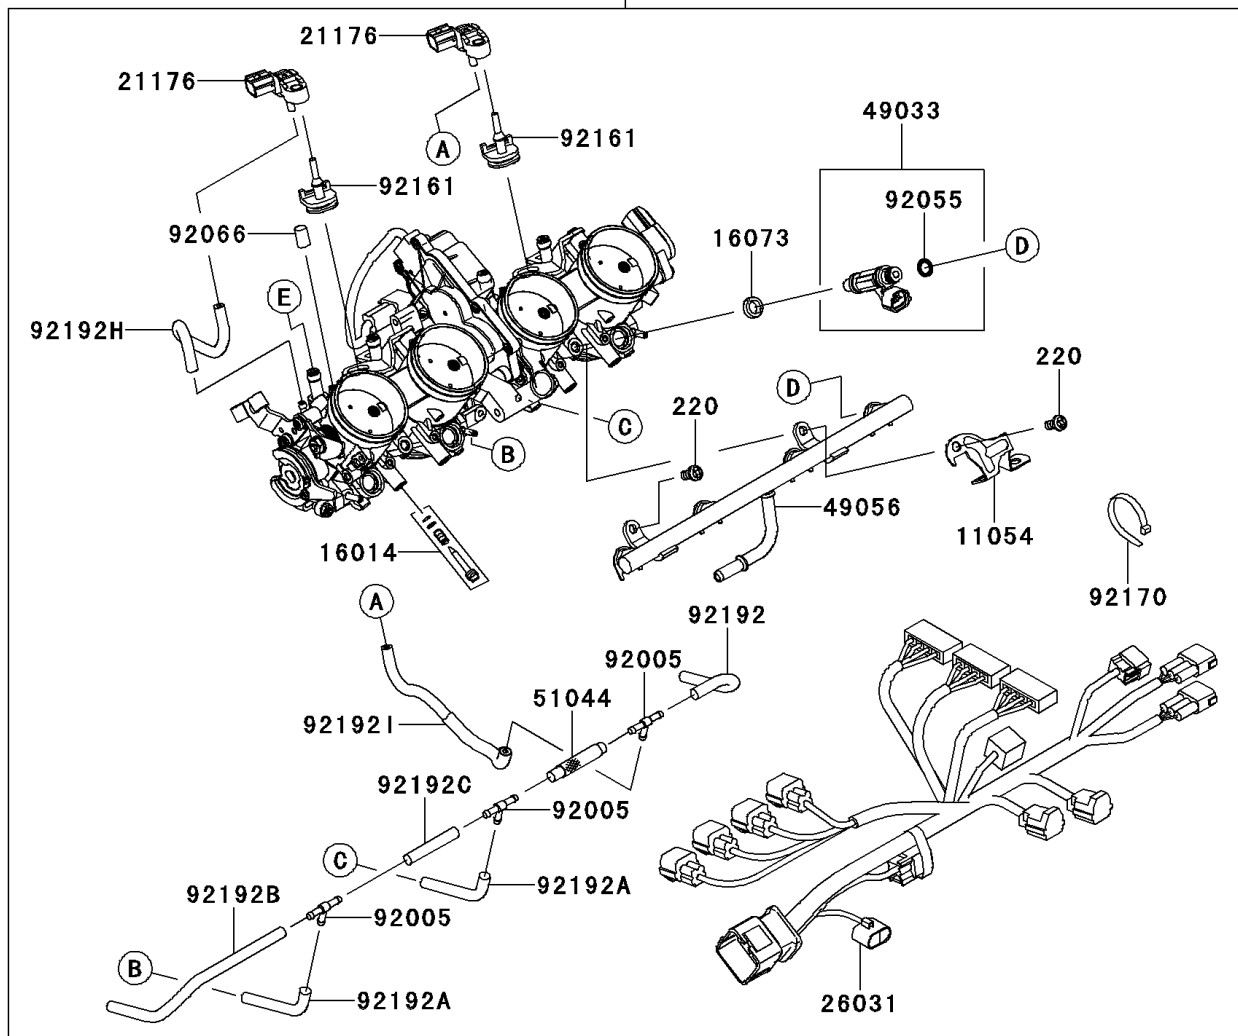

## 2013 NINJA® ZX™-14R PARTS DIAGRAM

Throttle

## 2013 NINJA® ZX™-14R PARTS LIST

Throttle

ITEM NAME	PART NUMBER	QUANTITY
BOLT-SOCKET,5X12 (Ref # 120)	120CA0512	1
BOLT-FLANGED,6X12 (Ref # 130)	130BA0612	1
SCREW-PAN-CROS,6X12 (Ref # 220)	220AA0612	1
BRACKET (Ref # 11054)	11054-0554	1
BRACKET,ISCV (Ref # 11056)	11056-1175	1
SCREW-PILOT AIR (Ref # 16014)	16014-0005	1
INSULATOR,INJECTER (Ref # 16073)	16073-1123	1
THROTTLE-ASSY (Ref # 16163)	16163-0780	1
SENSOR,PRESSURE (Ref # 21176)	21176-0111	1
HARNESS (Ref # 26031)	26031-1425	1
NOZZLE-INJECTION (Ref # 49033)	49033-0557	1
PIPE-INJECTION (Ref # 49056)	49056-0017	1
VALVE-ASSY,ISC (Ref # 49116)	49116-0706	1
TUBE-ASSY (Ref # 51044)	51044-0727	1
FITTING (Ref # 92005)	92005-1380	1
RING-O,INJECTION NOZZLE (Ref # 92055)	92055-1622	1
PLUG,FITTING (Ref # 92066)	92066-1549	1
DAMPER (Ref # 92161)	92161-0673	1
CLAMP (Ref # 92170)	92170-3749	1
TUBE (Ref # 92192)	92192-0131	1
TUBE,3.2X7.4X60 (Ref # 92192A)	92192-0576	1
TUBE,3.2X7.4X175 (Ref # 92192B)	92192-0577	1
TUBE,3.2X7.4X50 (Ref # 92192C)	92192-0578	1
TUBE,THROTTLE #1-ISCV (Ref # 92192D)	92192-1009	1
TUBE,THROTTLE #2-ISCV (Ref # 92192E)	92192-1010	1
TUBE,THROTTLE #3-ISCV (Ref # 92192F)	92192-1011	1
TUBE,THROTTLE #4-ISCV (Ref # 92192G)	92192-1012	1
TUBE,BODY LH-SENSOR (Ref # 92192H)	92192-1088	1
TUBE,FITTING-SENSOR (Ref # 92192I)	92192-1089	1