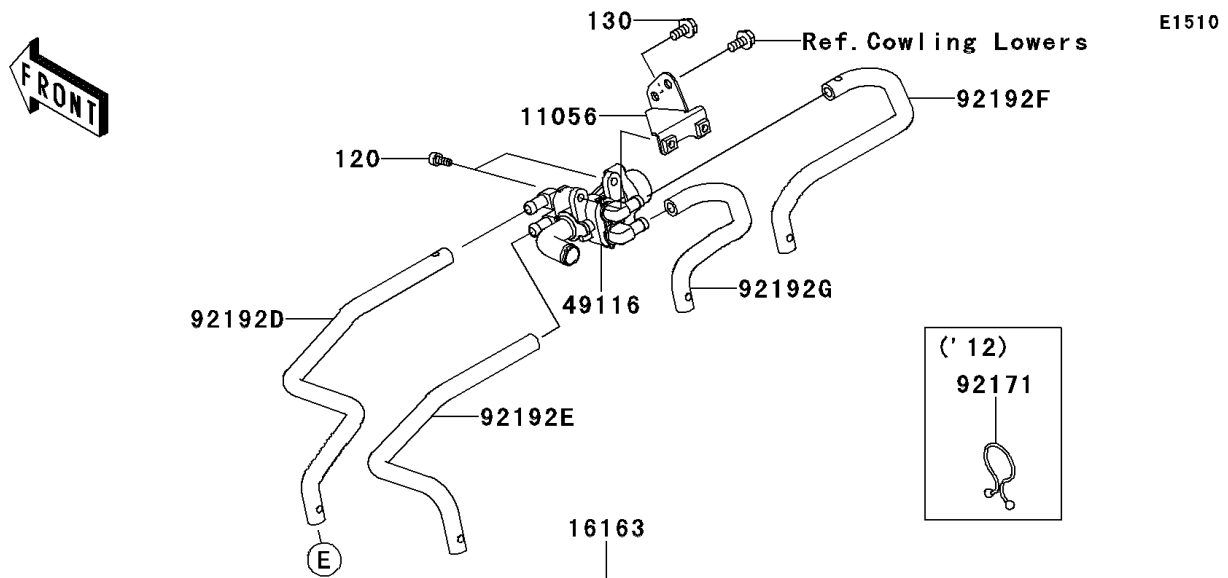

## 2013 NINJA® ZX™-14R PARTS DIAGRAM

Throttle

## 2013 NINJA® ZX™-14R PARTS LIST

Throttle

ITEM NAME	PART NUMBER	QUANTITY
BOLT-SOCKET,5X12 (Ref # 120)	120CA0512	1
BOLT-FLANGED,6X12 (Ref # 130)	130BA0612	1
SCREW-PAN-CROS,6X12 (Ref # 220)	220AA0612	1
BRACKET (Ref # 11054)	11054-0554	1
BRACKET,ISCV (Ref # 11056)	11056-1175	1
SCREW-PILOT AIR (Ref # 16014)	16014-0005	1
INSULATOR,INJECTER (Ref # 16073)	16073-1123	1
THROTTLE-ASSY (Ref # 16163)	16163-0780	1
SENSOR,PRESSURE (Ref # 21176)	21176-0111	1
HARNESS (Ref # 26031)	26031-1425	1
NOZZLE-INJECTION (Ref # 49033)	49033-0557	1
PIPE-INJECTION (Ref # 49056)	49056-0017	1
VALVE-ASSY,ISC (Ref # 49116)	49116-0706	1
TUBE-ASSY (Ref # 51044)	51044-0727	1
FITTING (Ref # 92005)	92005-1380	1
RING-O,INJECTION NOZZLE (Ref # 92055)	92055-1622	1
PLUG,FITTING (Ref # 92066)	92066-1549	1
DAMPER (Ref # 92161)	92161-0673	1
CLAMP (Ref # 92170)	92170-3749	1
TUBE (Ref # 92192)	92192-0131	1
TUBE,3.2X7.4X60 (Ref # 92192A)	92192-0576	1
TUBE,3.2X7.4X175 (Ref # 92192B)	92192-0577	1
TUBE,3.2X7.4X50 (Ref # 92192C)	92192-0578	1
TUBE,THROTTLE #1-ISCV (Ref # 92192D)	92192-1009	1
TUBE,THROTTLE #2-ISCV (Ref # 92192E)	92192-1010	1
TUBE,THROTTLE #3-ISCV (Ref # 92192F)	92192-1011	1
TUBE,THROTTLE #4-ISCV (Ref # 92192G)	92192-1012	1
TUBE,BODY LH-SENSOR (Ref # 92192H)	92192-1088	1
TUBE,FITTING-SENSOR (Ref # 92192I)	92192-1089	1