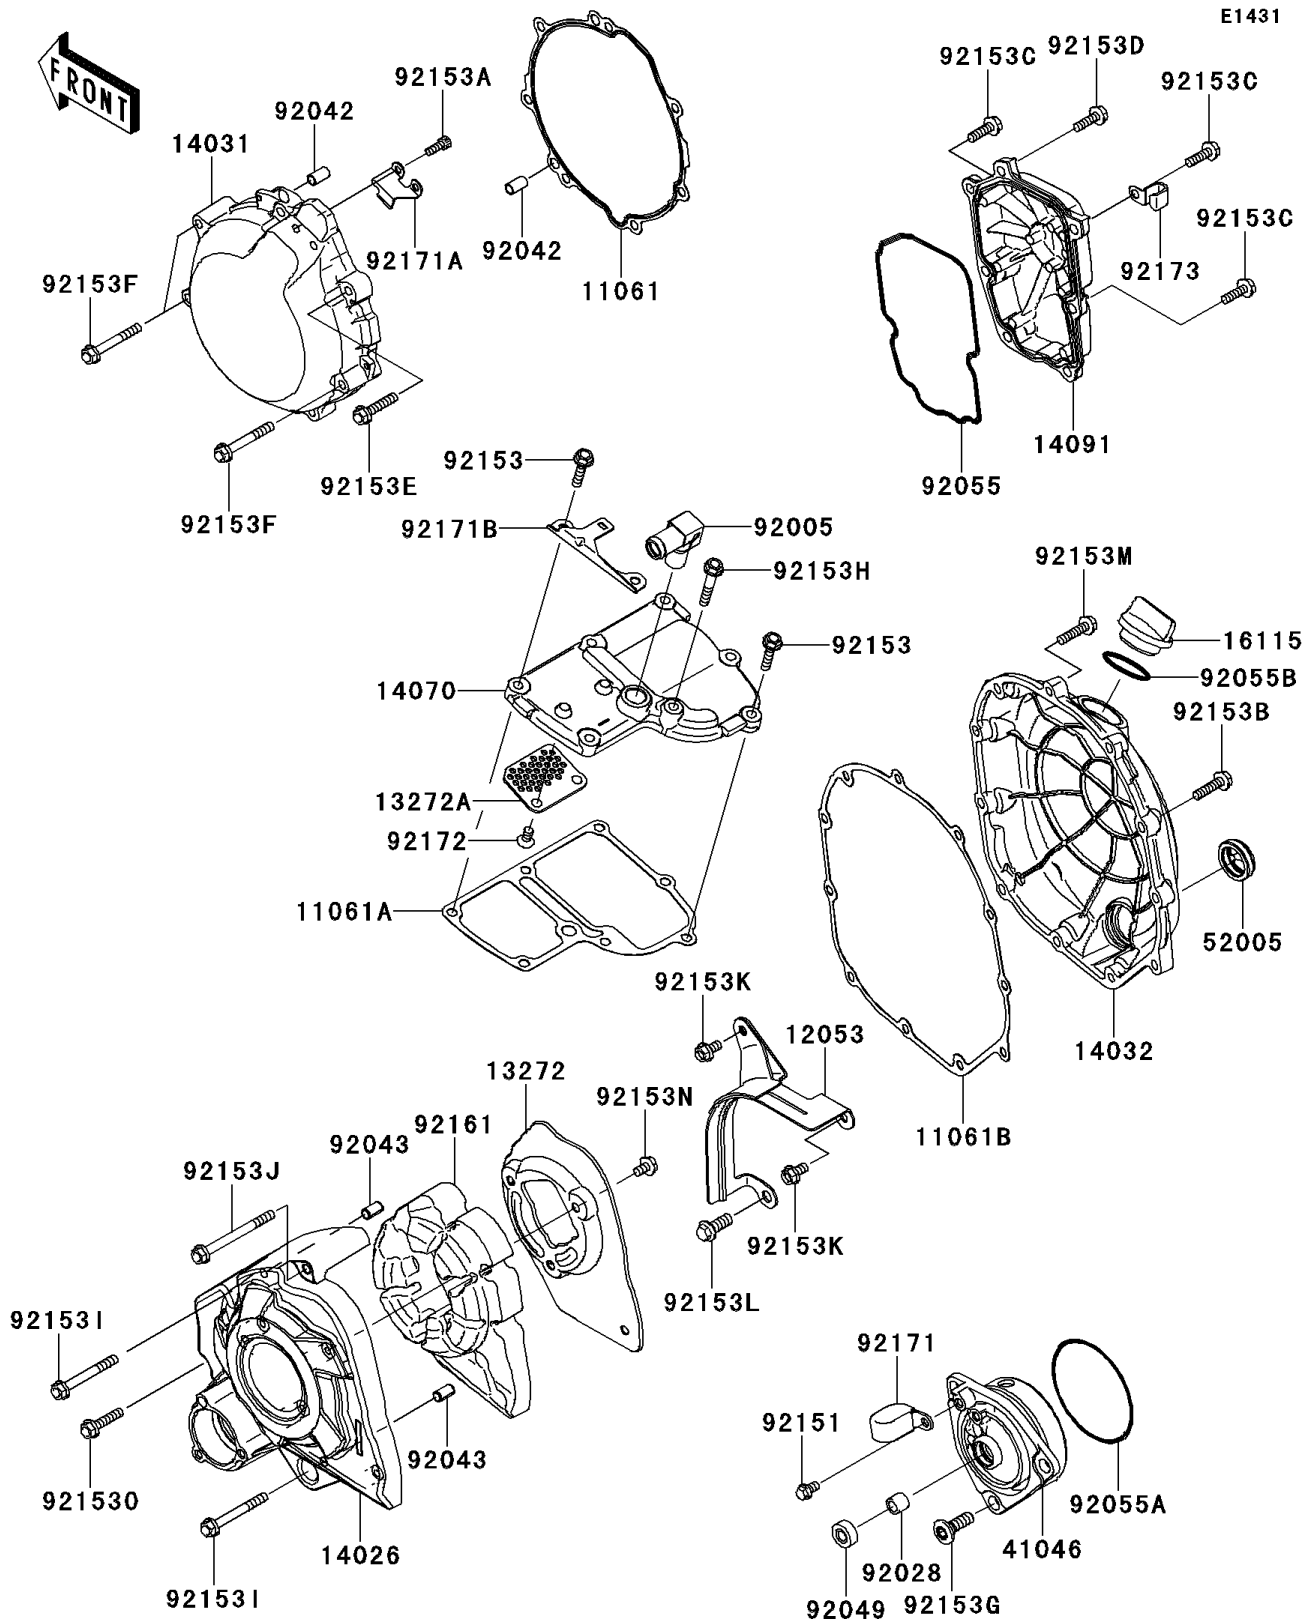

## 2013 NINJA® ZX™-14R PARTS LIST

Engine Cover(s)

ITEM NAME	PART NUMBER	QUANTITY
GASKET,GENERATOR COVER (Ref # 11061)	11061-0197	1
GASKET,BREATHER BODY (Ref # 11061A)	11061-0808	1
GASKET,CLUTCH COVER (Ref # 11061B)	11061-0810	1
GUIDE-CHAIN (Ref # 12053)	12053-0097	1
PLATE (Ref # 13272)	13272-0037	1
PLATE (Ref # 13272A)	13272-1311	1
COVER-CHAIN (Ref # 14026)	14026-0094	1
COVER-GENERATOR (Ref # 14031)	14031-0083	1
COVER-CLUTCH (Ref # 14032)	14032-0570	1
BODY-BREATHER (Ref # 14070)	14070-0061	1
COVER,PULSER (Ref # 14091)	14091-0896	1
CAP-OIL FILLER (Ref # 16115)	16115-1009	1
HOUSING-BEARING (Ref # 41046)	41046-0574	1
GAUGE (Ref # 52005)	52005-0024	1
FITTING (Ref # 92005)	92005-0044	1
BUSHING,8X12X10 (Ref # 92028)	92028-1750	1
PIN,DOWEL,6.3X8X14 (Ref # 92042)	92042-007	1
PIN,6.2X8X14 (Ref # 92043)	92043-1263	1
SEAL-OIL (Ref # 92049)	92049-1566	1
RING-O,PULSER COVER (Ref # 92055)	92055-0086	1
RING-O,75X2.5 (Ref # 92055A)	92055-0087	1
RING-O,31.5X2.6 (Ref # 92055B)	92055-049	1
BOLT,FLANGED,6X10 (Ref # 92151)	92151-1233	1
BOLT,6X25 (Ref # 92153)	92153-1071	1
BOLT,SOCKET,5X14 (Ref # 92153A)	92153-1286	1
BOLT,FLANGED,6X25 (Ref # 92153B)	92153-1569	1
BOLT,FLANGED,6X20 (Ref # 92153C)	92153-1572	1
BOLT,FLANGED,6X20 (Ref # 92153D)	92153-1573	1
BOLT,FLANGED,6X30 (Ref # 92153E)	92153-1574	1