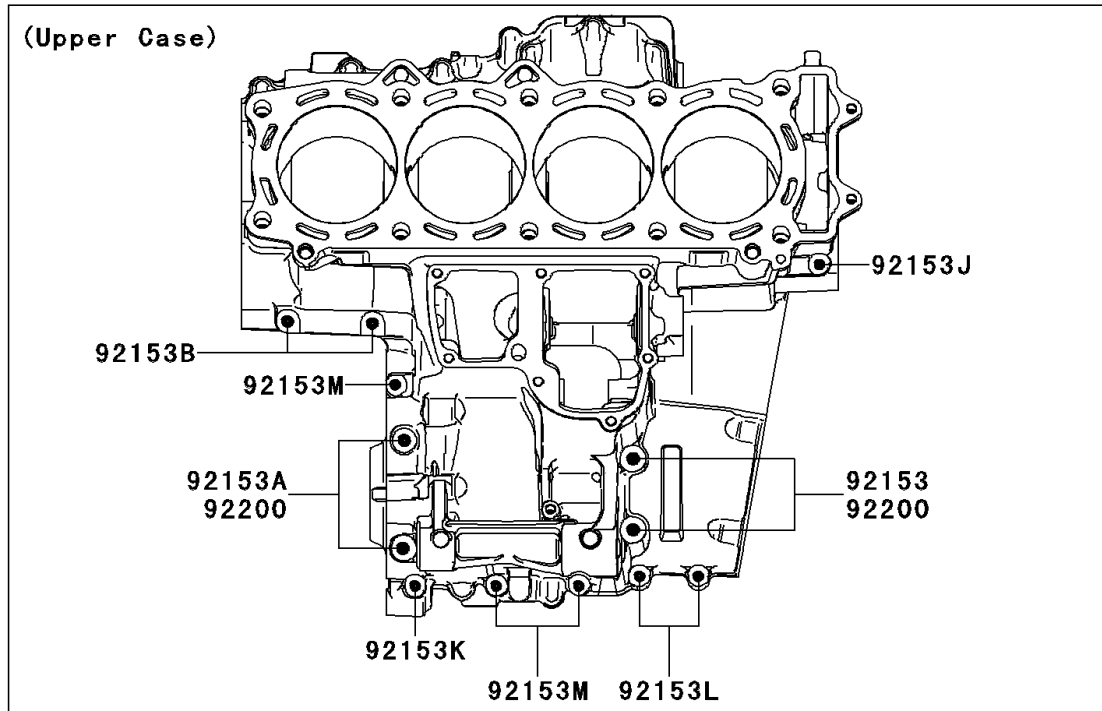

## 2013 NINJA® ZX™-14R PARTS DIAGRAM

Crankcase Bolt Pattern

E1412

## 2013 NINJA® ZX™-14R PARTS LIST

Crankcase Bolt Pattern

ITEM NAME	PART NUMBER	QUANTITY
BOLT,FLANGED,8X80 (Ref # 92153)	92153-1035	1
BOLT,FLANGED,8X70 (Ref # 92153A)	92153-1036	1
BOLT,FLANGED,7X65 (Ref # 92153B)	92153-1040	1
BOLT,FLANGED,7X45 (Ref # 92153C)	92153-1041	1
BOLT,FLANGED,7X50 (Ref # 92153D)	92153-1042	1
BOLT,FLANGED,7X85 (Ref # 92153E)	92153-1043	1
BOLT,FLANGED,10X90 (Ref # 92153F)	92153-1044	1
BOLT,FLANGED,7X60 (Ref # 92153G)	92153-1045	1
BOLT,FLANGED,7X110 (Ref # 92153H)	92153-1046	1
BOLT,FLANGED,10X120 (Ref # 92153I)	92153-1047	1
BOLT,FLANGED,6X65 (Ref # 92153J)	92153-1567	1
BOLT,FLANGED,6X50 (Ref # 92153K)	92153-1568	1
BOLT,FLANGED,6X25 (Ref # 92153L)	92153-1569	1
BOLT,FLANGED,6X40 (Ref # 92153M)	92153-1570	1
WASHER,8.2X16X1.6 (Ref # 92200)	92200-0047	1
WASHER,10.5X19X2.3 (Ref # 92200A)	92200-0257	1