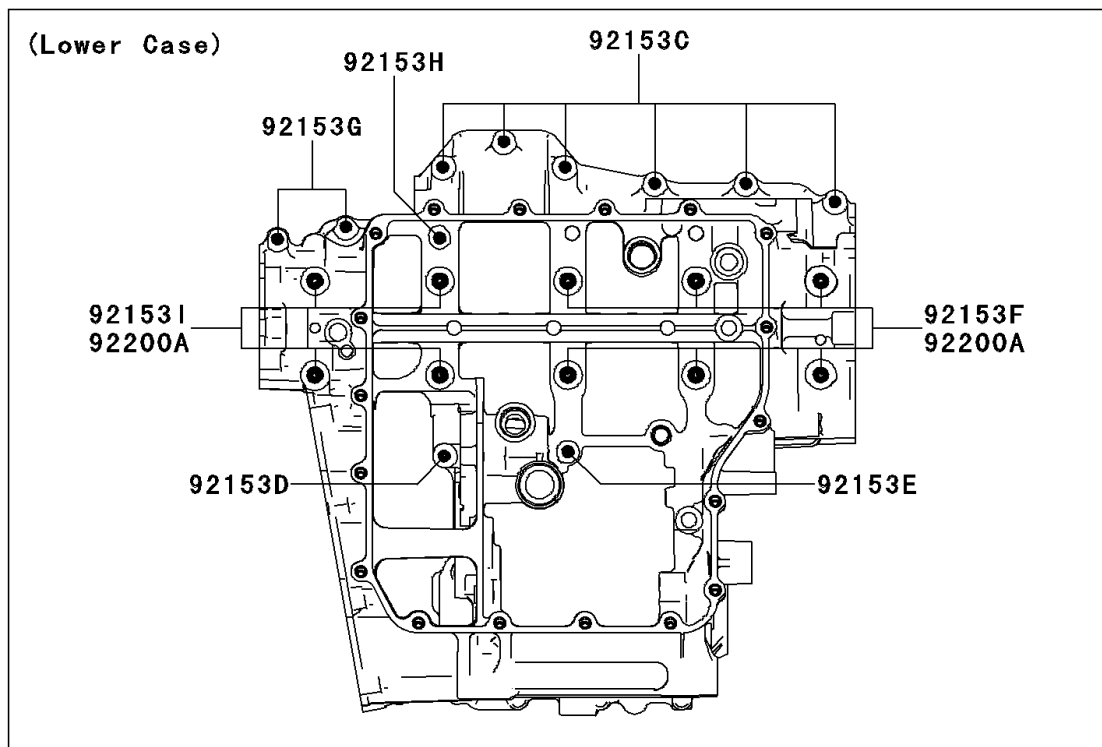

## 2013 NINJA® ZX™-14R PARTS DIAGRAM

Crankcase Bolt Pattern

E1412

## 2013 NINJA® ZX™-14R PARTS LIST

Crankcase Bolt Pattern

ITEM NAME	PART NUMBER	QUANTITY
BOLT,FLANGED,8X80 (Ref # 92153)	92153-1035	1
BOLT,FLANGED,8X70 (Ref # 92153A)	92153-1036	1
BOLT,FLANGED,7X65 (Ref # 92153B)	92153-1040	1
BOLT,FLANGED,7X45 (Ref # 92153C)	92153-1041	1
BOLT,FLANGED,7X50 (Ref # 92153D)	92153-1042	1
BOLT,FLANGED,7X85 (Ref # 92153E)	92153-1043	1
BOLT,FLANGED,10X90 (Ref # 92153F)	92153-1044	1
BOLT,FLANGED,7X60 (Ref # 92153G)	92153-1045	1
BOLT,FLANGED,7X110 (Ref # 92153H)	92153-1046	1
BOLT,FLANGED,10X120 (Ref # 92153I)	92153-1047	1
BOLT,FLANGED,6X65 (Ref # 92153J)	92153-1567	1
BOLT,FLANGED,6X50 (Ref # 92153K)	92153-1568	1
BOLT,FLANGED,6X25 (Ref # 92153L)	92153-1569	1
BOLT,FLANGED,6X40 (Ref # 92153M)	92153-1570	1
WASHER,8.2X16X1.6 (Ref # 92200)	92200-0047	1
WASHER,10.5X19X2.3 (Ref # 92200A)	92200-0257	1