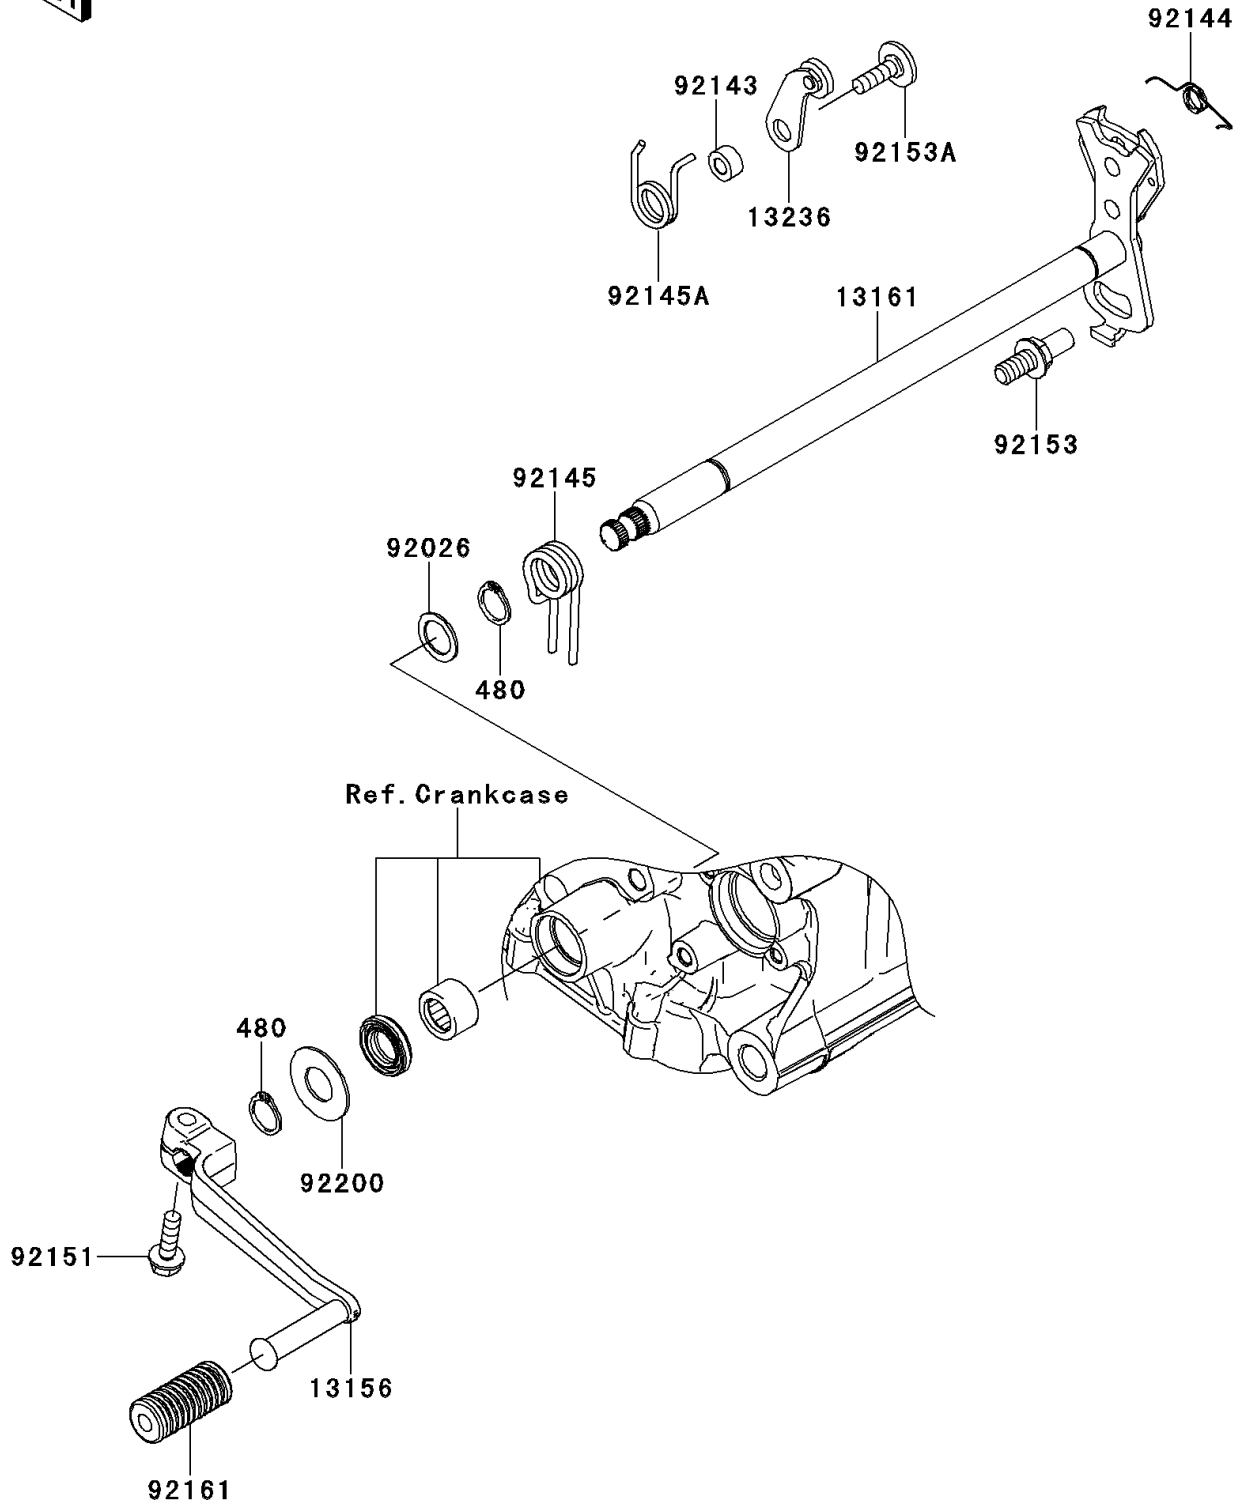

2013 NINJA® ZX™-14R PARTS DIAGRAM

Gear Change Mechanism

E1370

2013 NINJA® ZX™-14R PARTS LIST

Gear Change Mechanism

ITEM NAME	PART NUMBER	QUANTITY
CIRCLIP-TYPE-C,14MM (Ref # 480)	480J1400	1
LEVER-CHANGE,PEDAL (Ref # 13156)	13156-0075	1
LEVER-COMP-CHANGE SHAFT (Ref # 13161)	13161-0567	1
LEVER-COMP (Ref # 13236)	13236-1243	1
SPACER,14X20X1.0 (Ref # 92026)	92026-1534	1
COLLAR (Ref # 92143)	92143-1595	1
SPRING (Ref # 92144)	92144-1029	1
SPRING (Ref # 92145)	92145-0336	1
SPRING (Ref # 92145A)	92145-0404	1
BOLT,FLANGED,6X20 (Ref # 92151)	92151-1226	1
BOLT,RETURN SPRING (Ref # 92153)	92153-0421	1
BOLT,6X20 (Ref # 92153A)	92153-1505	1
DAMPER,CHANGE PEDAL (Ref # 92161)	92161-1300	1
WASHER (Ref # 92200)	92200-0265	1